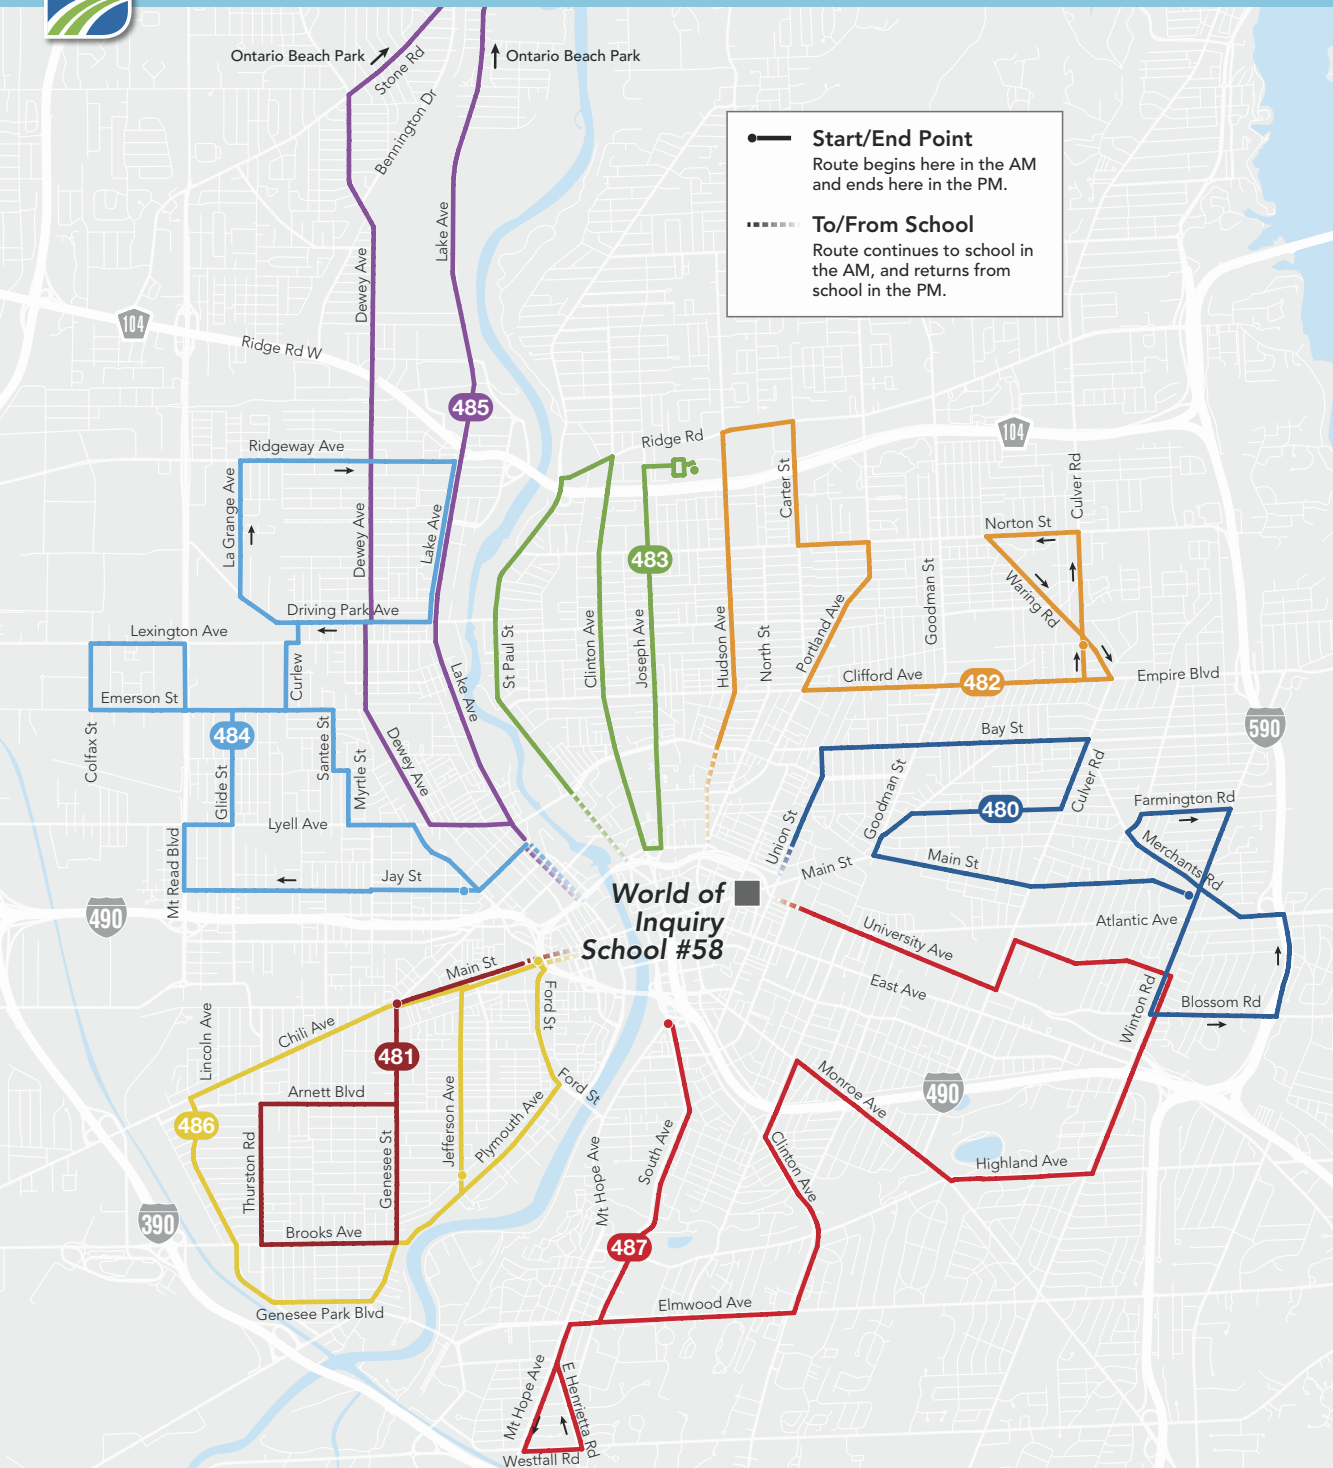

* This part of the PM route is not in the order shown by the arrow.

Route 486 World of Inquiry #58/Plymouth-Jefferson-19th Ward NW

	AM	PM	ED
Jefferson & Seward	6:36	3:20	11:50
Jefferson & McCree/Tremont	6:39	3:15	11:45
Ford & Main	6:42	3:12	11:42
Plymouth & Bartlett/Edith	6:45	3:09	11:39
Plymouth & Jefferson/Cottage	6:48	3:06	11:36
Genesee Park & Brooks	6:55	2:59	11:29
Genesee Park & Chili	6:58	2:56	11:26
Main & Genesee/Henion	7:03	2:51	11:21
Main & Trowbridge	7:06	2:48	11:18
World of Inquiry School #58	7:15	2:40	11:10

Route 487 World of Inquiry #58/City SE

	AM	PM	ED
South & Byron	6:25	3:31	12:01
South & Elmwood	6:31	3:25	11:55
East Henrietta & Westfall	6:37	3:22	11:52
Clinton & Suburban	6:43	3:11	11:41
Monroe & Highland	6:55	3:00	11:30
Humboldt & Winton	7:02	2:53	11:23
University & Culver	7:07	2:48	11:18
World of Inquiry School #58	7:15	2:40	11:10

World of Inquiry #58 University Avenue

Open to the Public

Effective September 4, 2023

Routes run Monday-Friday,
9/6/2023 - 6/25/2024

Neighborhood Direct Service (NDS) Routes
operate on school days only

Routes Served

- Route 480 World of Inquiry #58/N Winton Village-N Marketview
- Route 481 World of Inquiry #58/Genesee-19th Ward SE
- Route 482 World of Inquiry #58/Hudson-Northland
- Route 483 World of Inquiry #58/St Paul-N Clinton-Joseph
- Route 484 World of Inquiry #58/Lyell-Otis-Edgerton
- Route 485 World of Inquiry #58/Maplewood
- Route 486 World of Inquiry #58/Plymouth-Jefferson-19th Ward NW
- Route 487 World of Inquiry #58/City SE