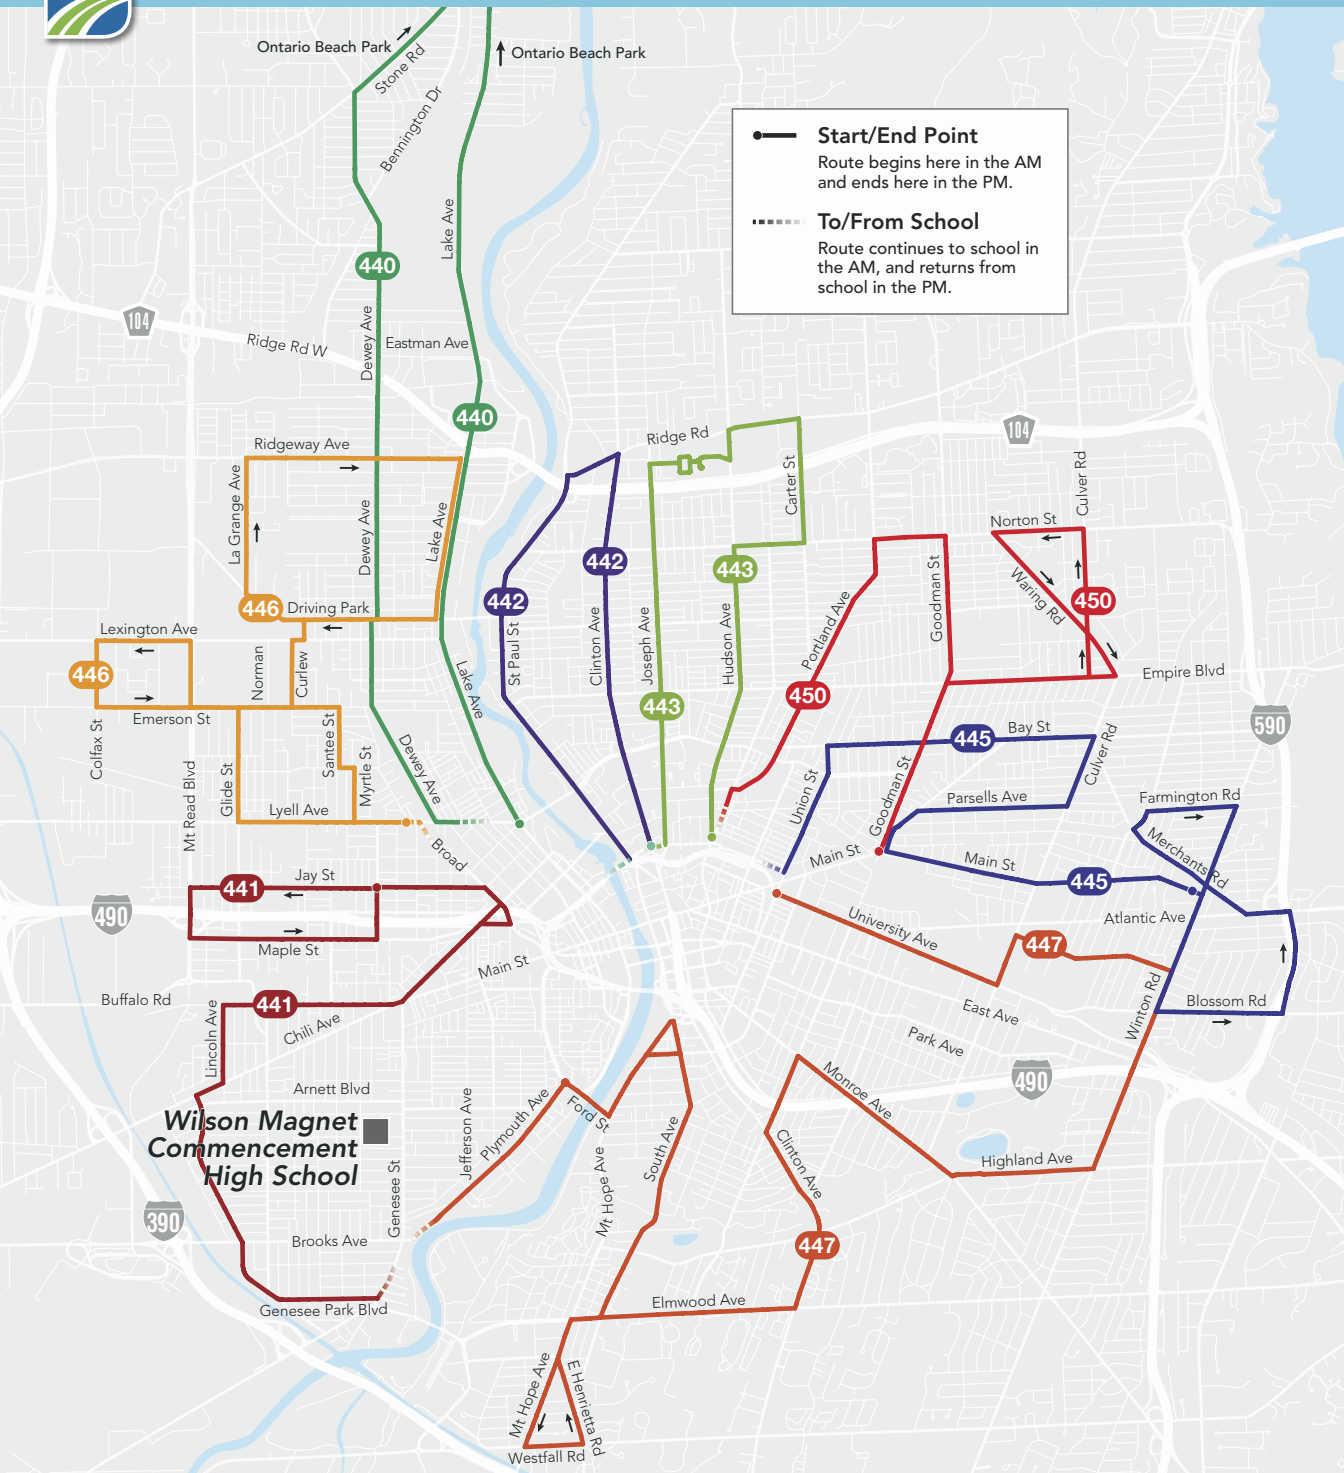

\* This part of the PM route is not in the order shown by the arrow.

## Wilson Magnet Commencement High School | Genesee Street

Open to the Public

Effective September 4, 2023

Routes run Monday-Friday,  
9/6/2023 - 6/25/2024

Neighborhood Direct Service (NDS) Routes operate on school days only

**— Start/End Point**  
Route begins here in the AM and ends here in the PM.

**- - - - - To/From School**  
Route continues to school in the AM, and returns from school in the PM.

## How to Use RTS Neighborhood Direct Service

- Using the map, find the number of the route closest to your home.
- Look up your route's timetable on this page or the next. This will tell you when your bus will arrive.
- The times listed are the ones that the bus will arrive at that route's major locations. You may board at those stops or any RTS stop along the route.
- Be sure to be at your bus stop at least 5 minutes early! Look at the lighted sign on the front of the bus to make sure it matches your route.
- If you are an RCSD student, please show your RCSD ID to the Bus Operator when boarding. Then tap it on the right side of the oblong reader, listen for the beep, and take a seat.
- After school, board the bus that shows your route's number. RCSD students, be sure to show your RCSD ID to the Bus Operator and to tap it on the reader.