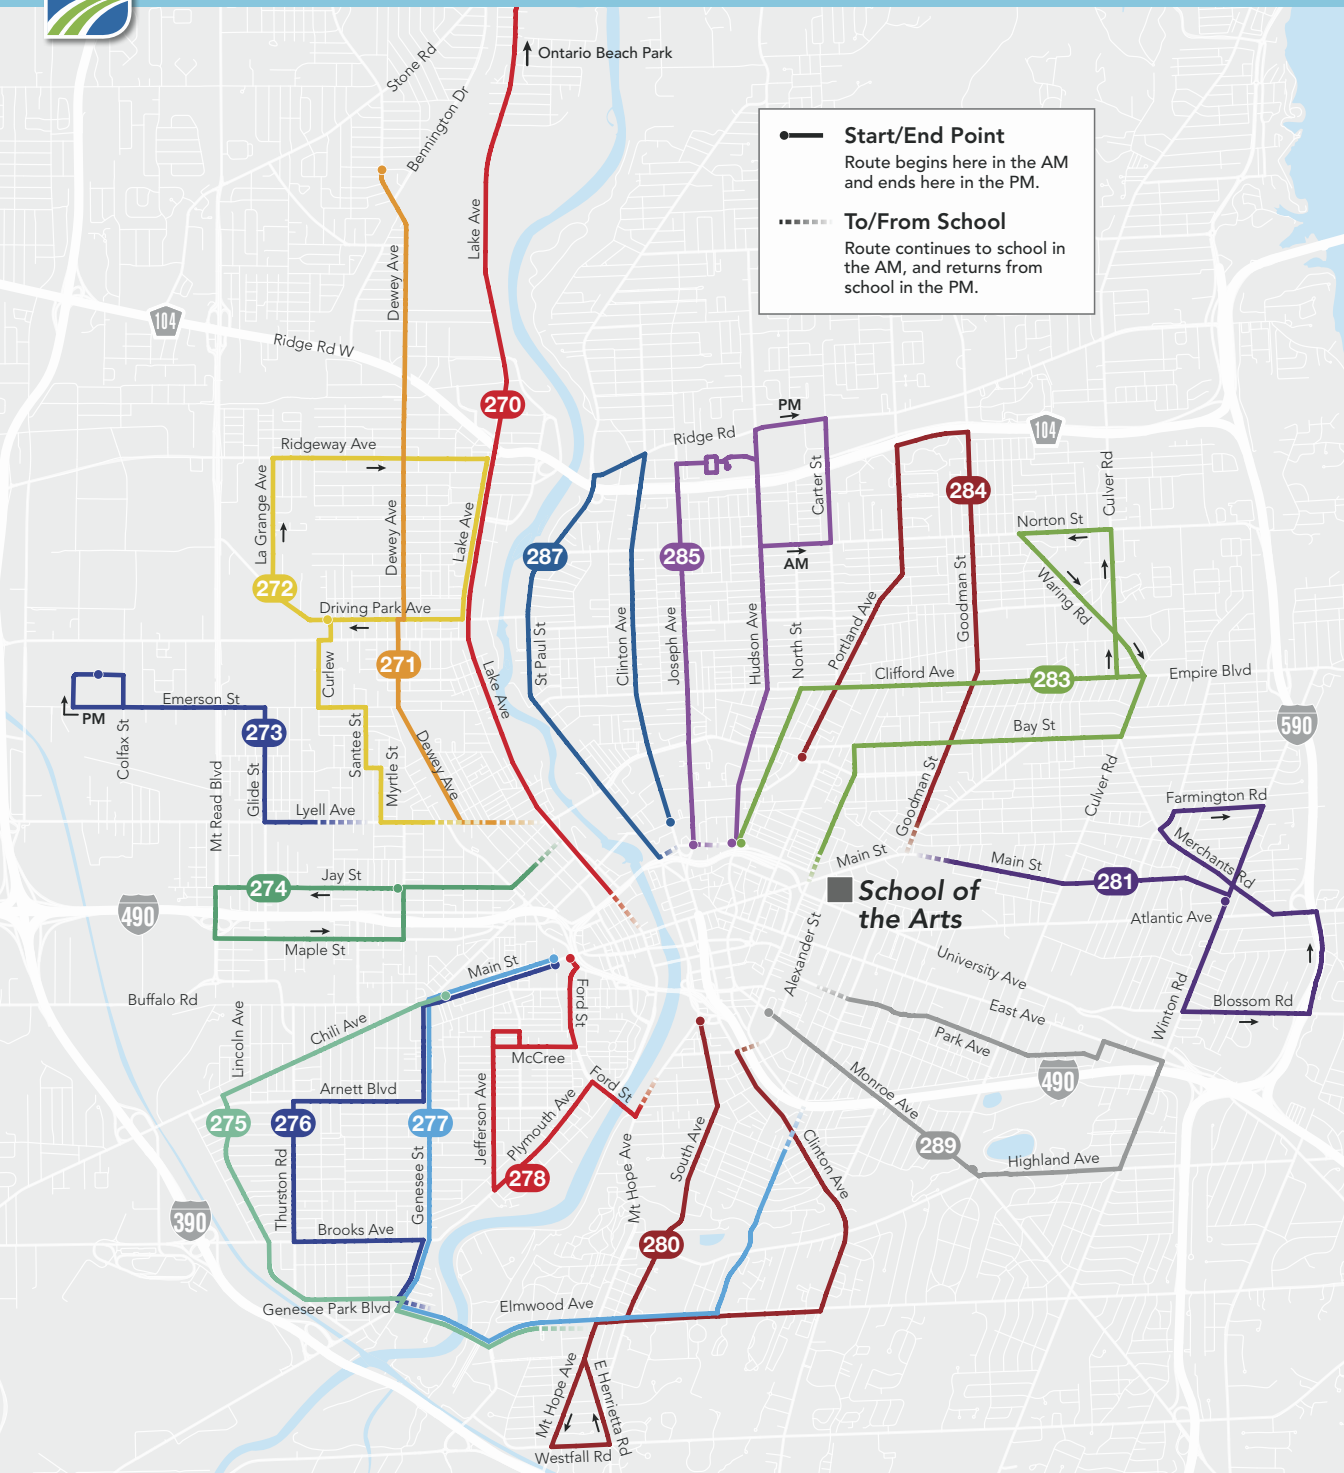

Route 287 School of the Arts/St. Paul-N Clinton

	AM	PM	ED
Clinton & Central	7:45	4:10	12:40
Clinton & Avenue D/Avenue A	7:50	4:04	12:34
Clinton & Rau	7:55	4:00	12:30
St. Paul & Rt 104	7:57	3:58	12:28
St. Paul & Ward	8:06	3:49	12:19
School of the Arts	8:15	3:40	12:10

Route 289 School of the Arts/Park Ave

	AM	PM	ED
Monroe & Linwood/opp Priem	7:44	4:11	12:41
Monroe & Highland	7:54	4:01	12:31
East & 1765 East/Probert	7:59	3:56	12:26
Park & Goodman	8:07	3:48	12:18
School of the Arts	8:15	3:40	12:10

School of the Arts Prince Street

Open to the Public

Effective September 4, 2023

Routes run Monday-Friday,
9/6/2023 - 6/25/2024

Neighborhood Direct Service (NDS) Routes
operate on school days only

Routes Served

Start/End Point
Route begins here in the AM and ends here in the PM.

To/From School
Route continues to school in the AM, and returns from school in the PM.

How to Use RTS Neighborhood Direct Service

1. Using the map, find the number of the route closest to your home.
2. Look up your route's timetable on this page or the next. This will tell you when your bus will arrive.
3. The times listed are the ones that the bus will arrive at that route's major locations. You may board at those stops or any RTS stop along the route.
4. Be sure to be at your bus stop at least 5 minutes early! Look at the lighted sign on the front of the bus to make sure it matches your route.
5. If you are an RCSD student, please show your RCSD ID to the Bus Operator when boarding. Then tap it on the right side of the oblong reader, listen for the beep, and take a seat.
6. After school, board the bus that shows your route's number. RCSD students, be sure to show your RCSD ID to the Bus Operator and to tap it on the reader.