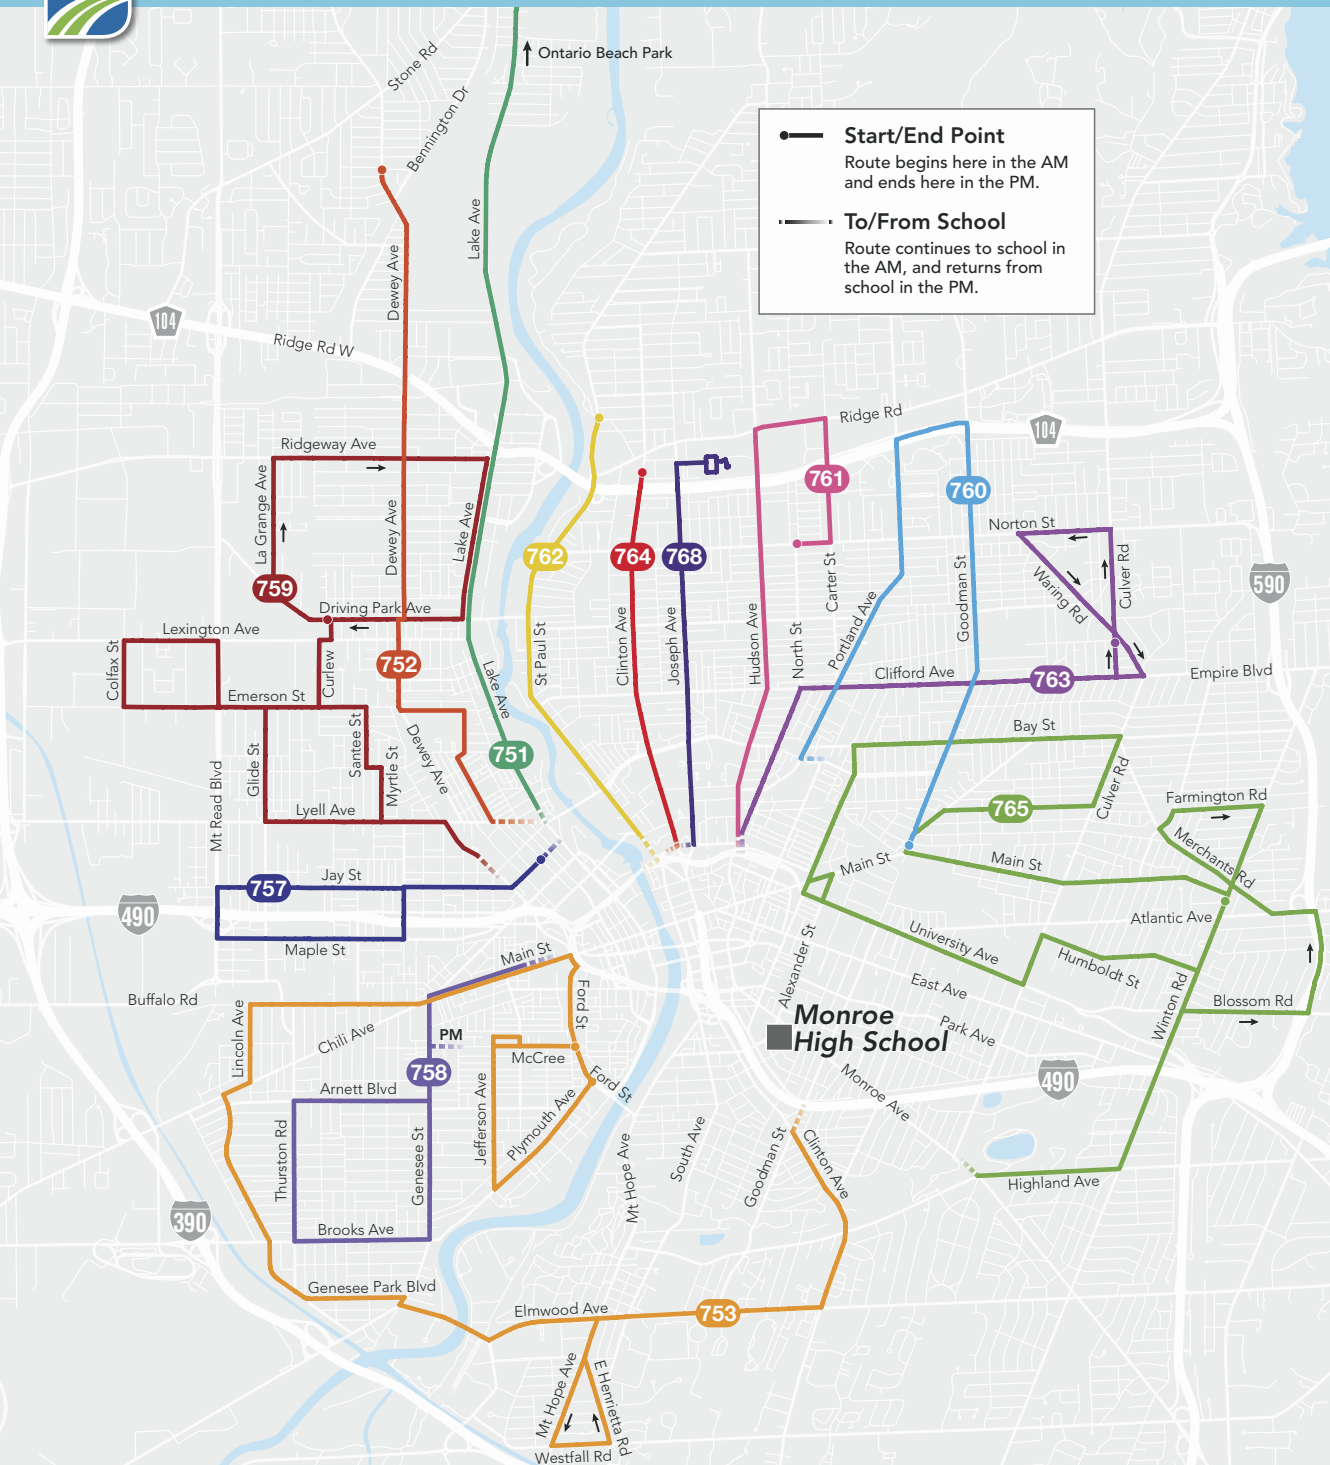

PM bus departs from Pearl Street

\* This part of the PM route is not in the order shown by the arrow.

### Route 768 Monroe HS/Joseph

	AM	PM	ED
Hudson Ridge Towers	7:51	4:04	12:34
Joseph & Avenue D	8:00	3:55	12:25
Joseph & Central	8:04	3:51	12:21
Monroe High School	8:15	3:40	12:10

PM bus departs from Pearl Street

## Monroe HS Alexander Street

Open to the Public

Effective September 4, 2023

Routes run Monday-Friday,  
9/6/2023 - 6/25/2024

Neighborhood Direct Service (NDS) Routes operate on school days only

## Routes Served

- Route 751 Monroe HS/Maplewood-Charlotte
- Route 752 Monroe HS/Maplewood-Dewey
- Route 753 Monroe HS/19th Ward NW-Plymouth-City SE
- Route 757 Monroe HS/Dutchtown
- Route 758 Monroe HS/Genesee-19th Ward SE
- Route 759 Monroe HS/Lyell-Otis-Edgerton
- Route 760 Monroe HS/N Goodman-Portland
- Route 761 Monroe HS/Hudson
- Route 762 Monroe HS/St Paul
- Route 763 Monroe HS/Northland-Lyceum
- Route 764 Monroe HS/N Clinton
- Route 765 Monroe HS/N Winton Village-Beechwood-Cobbs Hill
- Route 768 Monroe HS/Joseph