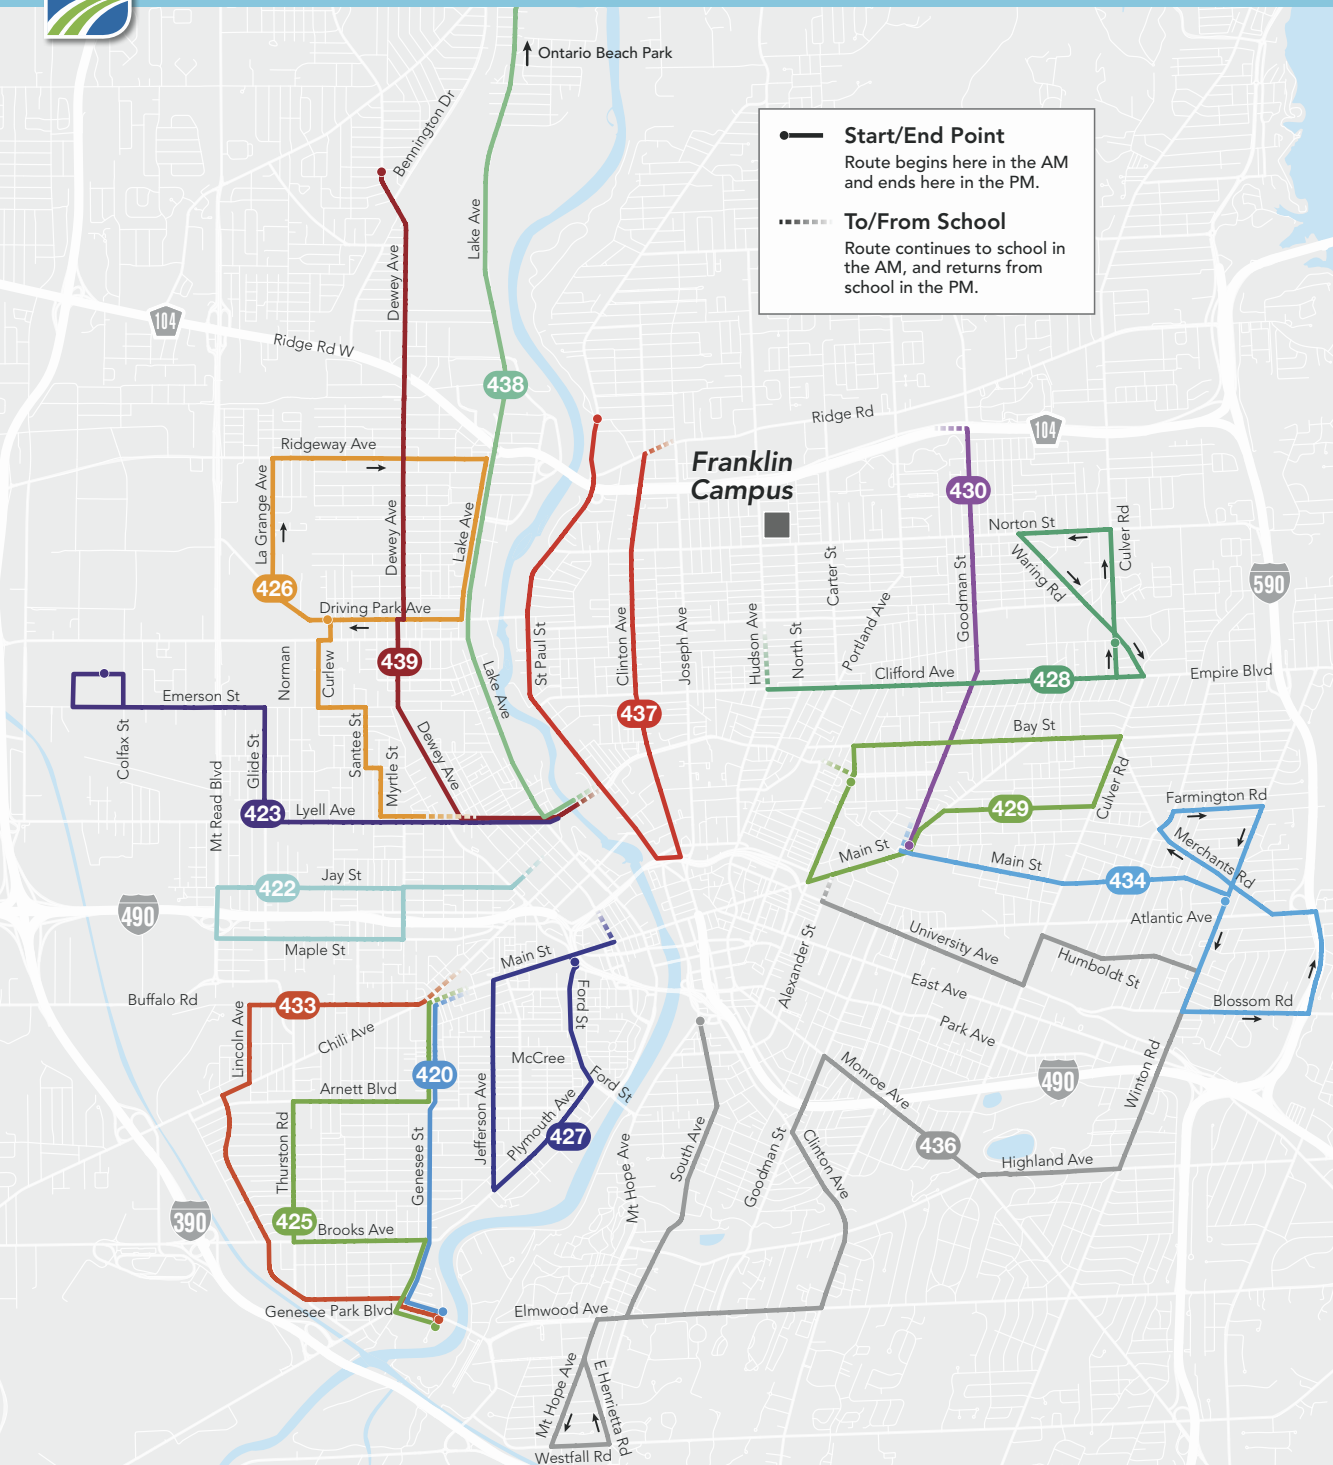

PM bus departs from Kilmar Street

Franklin Campus Norton Street

Open to the Public

Effective September 4, 2023

Routes run Monday-Friday,
9/6/2023 - 6/25/2024

Neighborhood Direct Service (NDS) Routes
operate on school days only

Routes Served

- Route 420 Franklin/Genesee
- Route 422 Franklin/Dutchtown
- Route 423 Franklin/Lyell-Otis
- Route 425 Franklin/19th Ward SE
- Route 426 Franklin/Edgerton
- Route 427 Franklin/Mayor's Heights-Plymouth
- Route 428 Franklin/Northland-Lyceum
- Route 429 Franklin/N Marketview-Beechwood
- Route 430 Franklin/N Goodman
- Route 433 Franklin/19th Ward NW
- Route 434 Franklin/N Winton Village
- Route 436 Franklin/City SE
- Route 437 Franklin/N Clinton-St Paul
- Route 438 Franklin/Maplewood-Charlotte
- Route 439 Franklin/Maplewood-Dewey

How to Use RTS Neighborhood Direct Service

- Using the map, find the number of the route closest to your home.
- Look up your route's timetable on this page or the next. This will tell you when your bus will arrive.
- The times listed are the ones that the bus will arrive at that route's major locations. You may board at those stops or any RTS stop along the route.
- Be sure to be at your bus stop at least 5 minutes early! Look at the lighted sign on the front of the bus to make sure it matches your route.
- If you are an RCSD student, please show your RCSD ID to the Bus Operator when boarding. Then tap it on the right side of the oblong reader, listen for the beep, and take a seat.
- After school, board the bus that shows your route's number. RCSD students, be sure to show your RCSD ID to the Bus Operator and to tap it on the reader.

About Early Dismissals

Early Dismissal Dates: 10/27/2023, 12/8/2023, 3/1/2024 and 5/23/2024

On days the RCSD has early dismissals, RTS trips will leave schools at 11:10 AM.

Route 420 Franklin/Genesee

	AM	PM	ED
Elmwood Loop	6:51	3:04	11:34
Genesee & Brooks	6:53	3:02	11:32
Genesee & Arnett	6:56	2:57	11:27
Genesee & Main	6:59	2:56	11:26
Franklin Campus	7:15	2:40	11:10