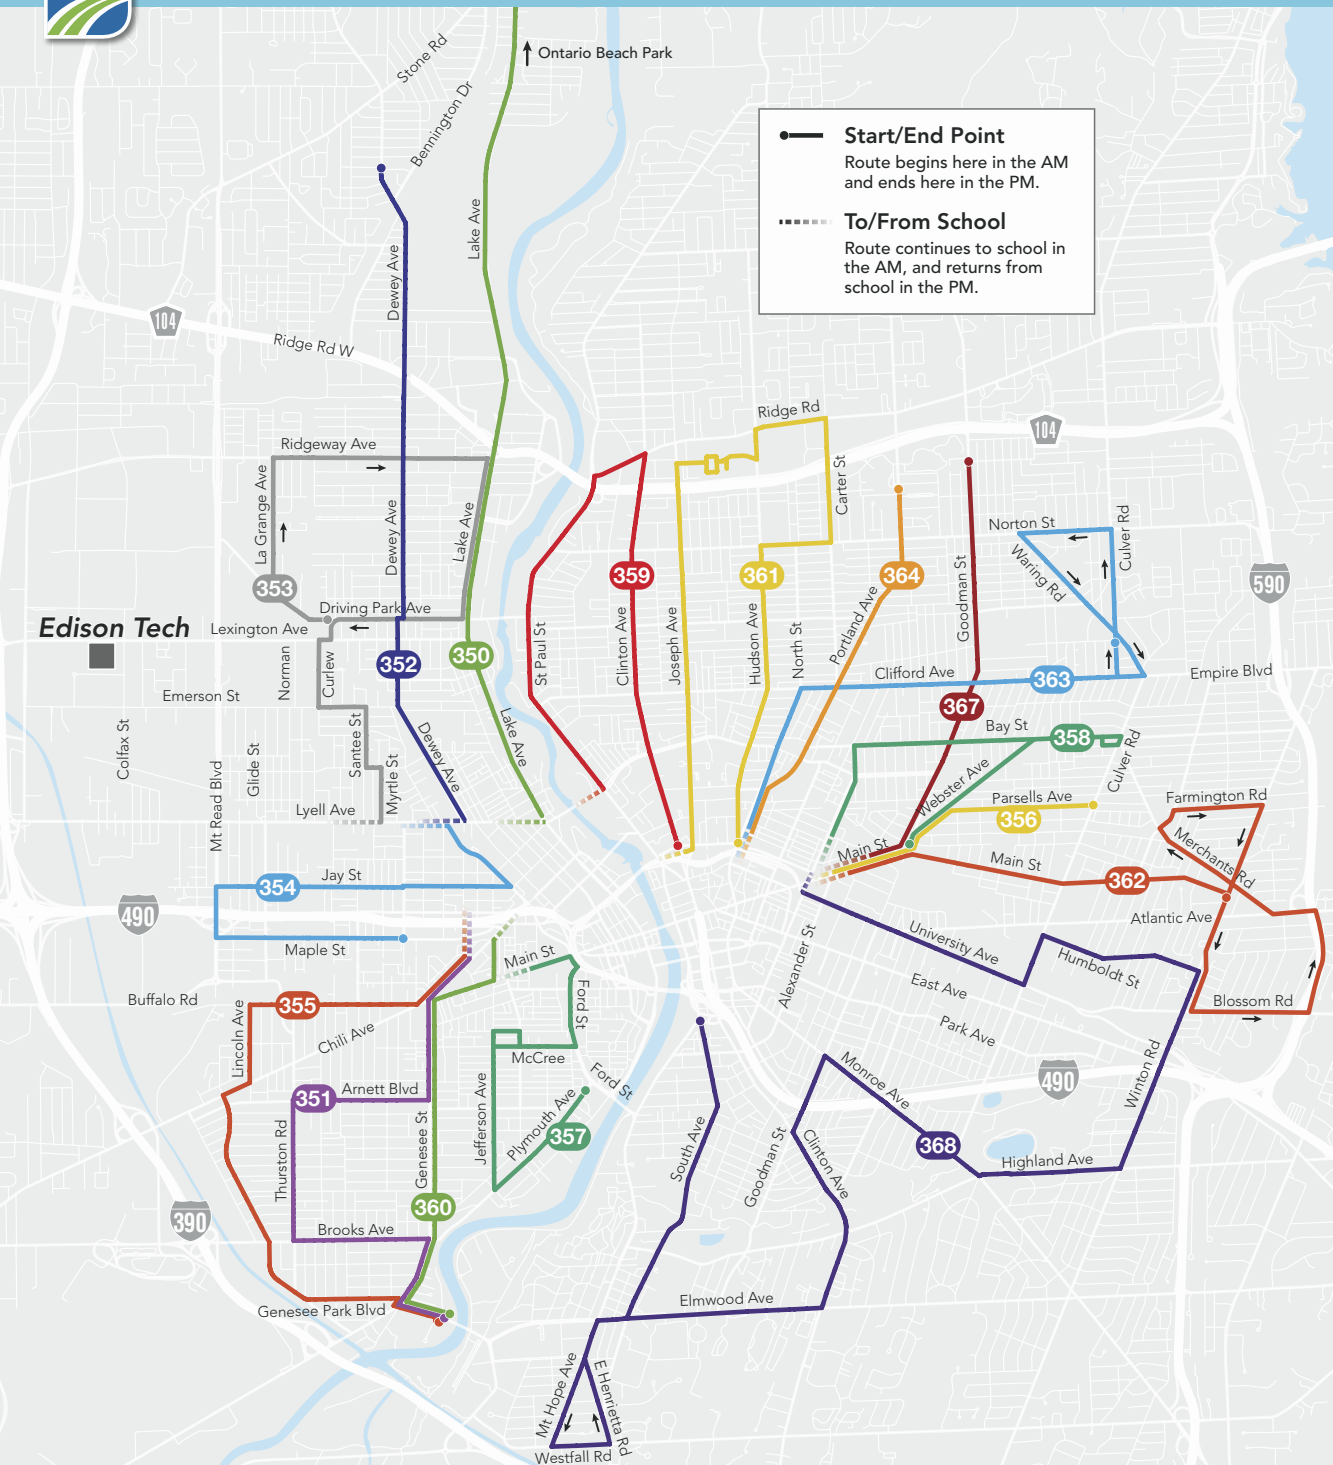

\* This part of the PM route is not in the order shown by the arrow.

## Edison Tech Colfax Street

Open to the Public

Effective September 4, 2023

Routes run Monday-Friday,  
9/6/2023 - 6/25/2024

Neighborhood Direct Service (NDS) Routes  
operate on school days only

## How to Use RTS Neighborhood Direct Service

- Using the map, find the number of the route closest to your home.
- Look up your route's timetable on this page or the next. This will tell you when your bus will arrive.
- The times listed are the ones that the bus will arrive at that route's major locations. You may board at those stops or any RTS stop along the route.
- Be sure to be at your bus stop at least 5 minutes early! Look at the lighted sign on the front of the bus to make sure it matches your route.
- If you are an RCSD student, please show your RCSD ID to the Bus Operator when boarding. Then tap it on the right side of the oblong reader, listen for the beep, and take a seat.
- After school, board the bus that shows your route's number. RCSD students, be sure to show your RCSD ID to the Bus Operator and to tap it on the reader.