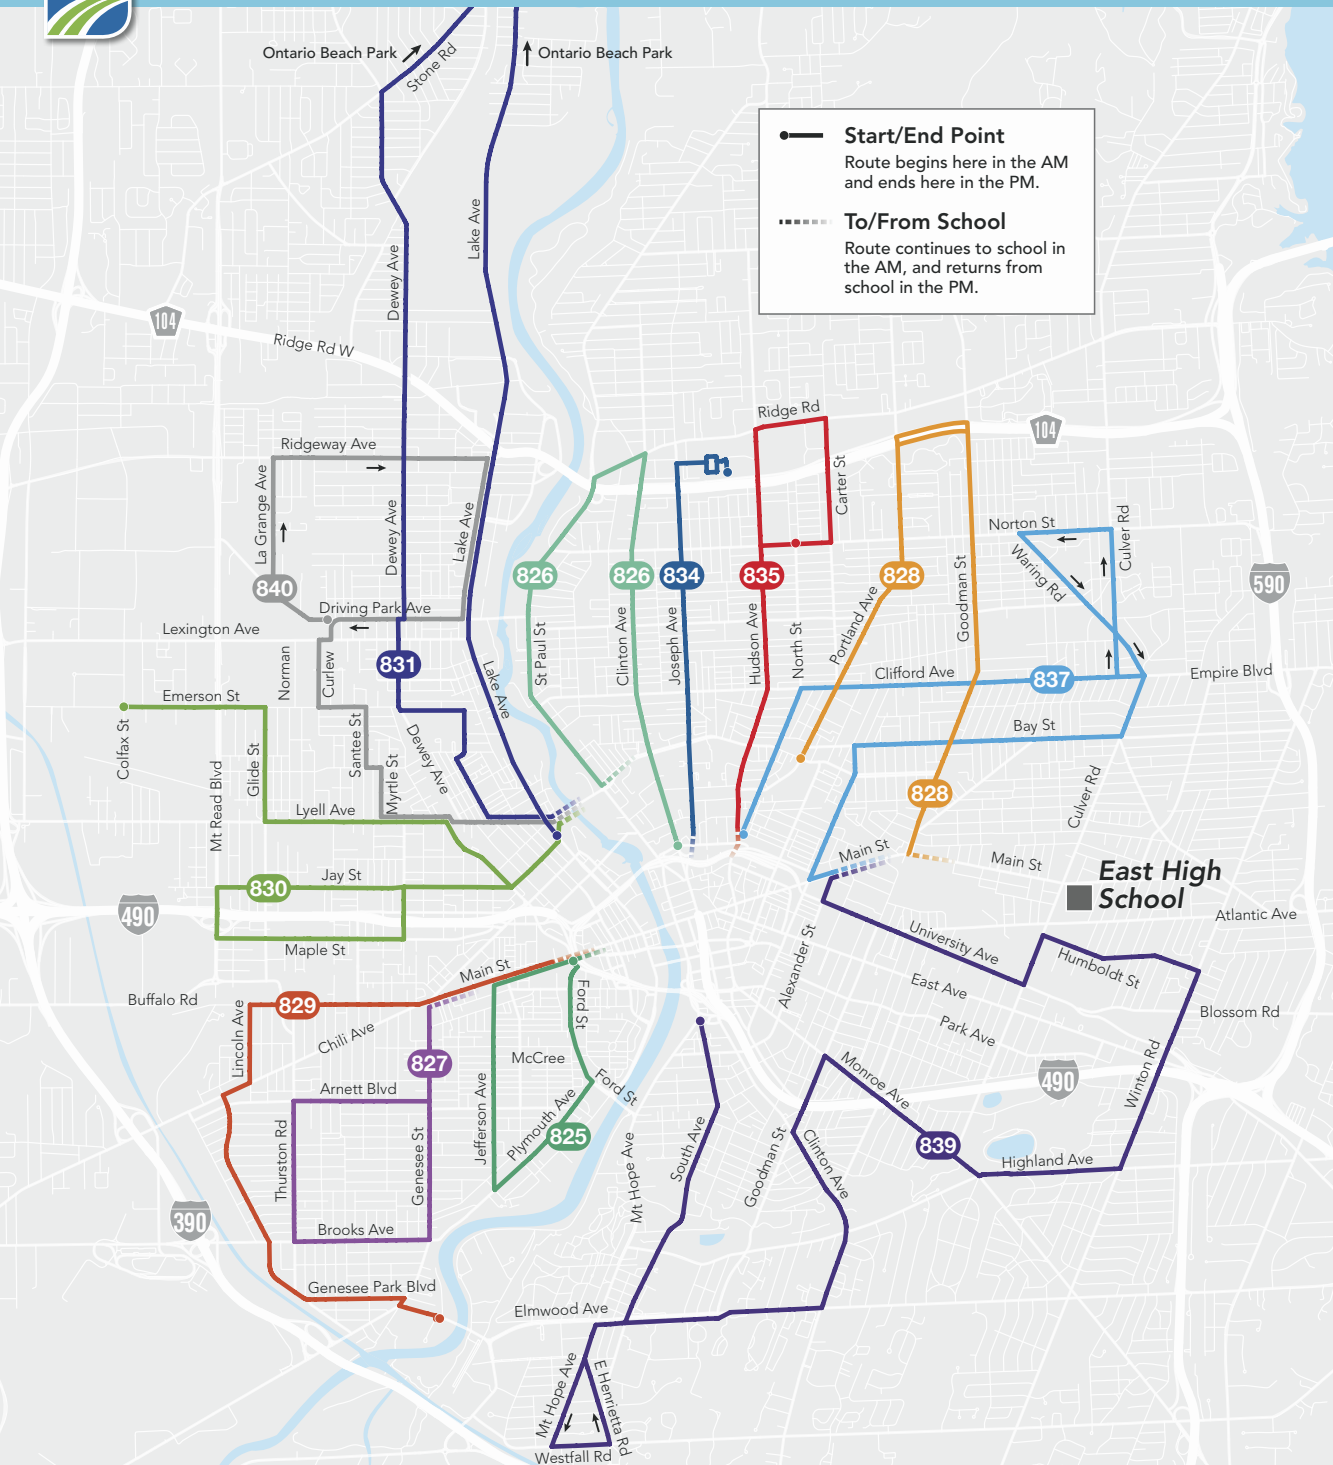

PM bus departs from East High School Loop

* This part of the PM route is not in the order shown by the arrow.

Route 839 East HS/City SE

	AM	PM	ED
South & Byron	6:39	4:30	1:00
South & Cypress/Caroline	6:42	4:27	12:57
South & Elmwood/Langslow	6:45	4:24	12:54
East Henrietta & Westfall	6:50	4:19	12:49
Elmwood & South	6:53	4:16	12:46
Clinton & Suburban	6:56	4:13	12:43
Clinton & Benton	7:01	4:09	12:39
Monroe & Highland/Werner	7:06	4:09	12:39
University & Culver	7:16	3:58	12:28
University & Prince	7:22	3:48	12:18
Main & RTS/Mustard	7:27	3:43	12:13
East High School	7:30	3:40	12:10

Route 829 East HS/19th Ward NW

Route 830 East HS/Lyell-Otis-Dutchtown

Route 831 East HS/Maplewood

Route 834 East HS/Joseph

Route 835 East HS/Hudson

Route 837 East HS/N Marketview-Northland

Route 839 East HS/City SE

Route 840 East HS/Edgerton

How to Use RTS Neighborhood Direct Service

- Using the map, find the number of the route closest to your home.
- Look up your route's timetable on this page or the next. This will tell you when your bus will arrive.
- The times listed are the ones that the bus will arrive at that route's major locations. You may board at those stops or any RTS stop along the route.
- Be sure to be at your bus stop at least 5 minutes early! Look at the lighted sign on the front of the bus to make sure it matches your route.
- If you are an RCSD student, please show your RCSD ID to the Bus Operator when boarding. Then tap it on the right side of the oblong reader, listen for the beep, and take a seat.
- After school, board the bus that shows your route's number. RCSD students, be sure to show your RCSD ID to the Bus Operator and to tap it on the reader.

About Early Dismissals

Early Dismissal Dates: 10/27/2023, 12/8/2023, 3/1/2024 and 5/23/2024

On days the RCSD has early dismissals, RTS trips will leave schools at 12:10 PM.

Route 825 East HS/Mayor's Heights-Plymouth