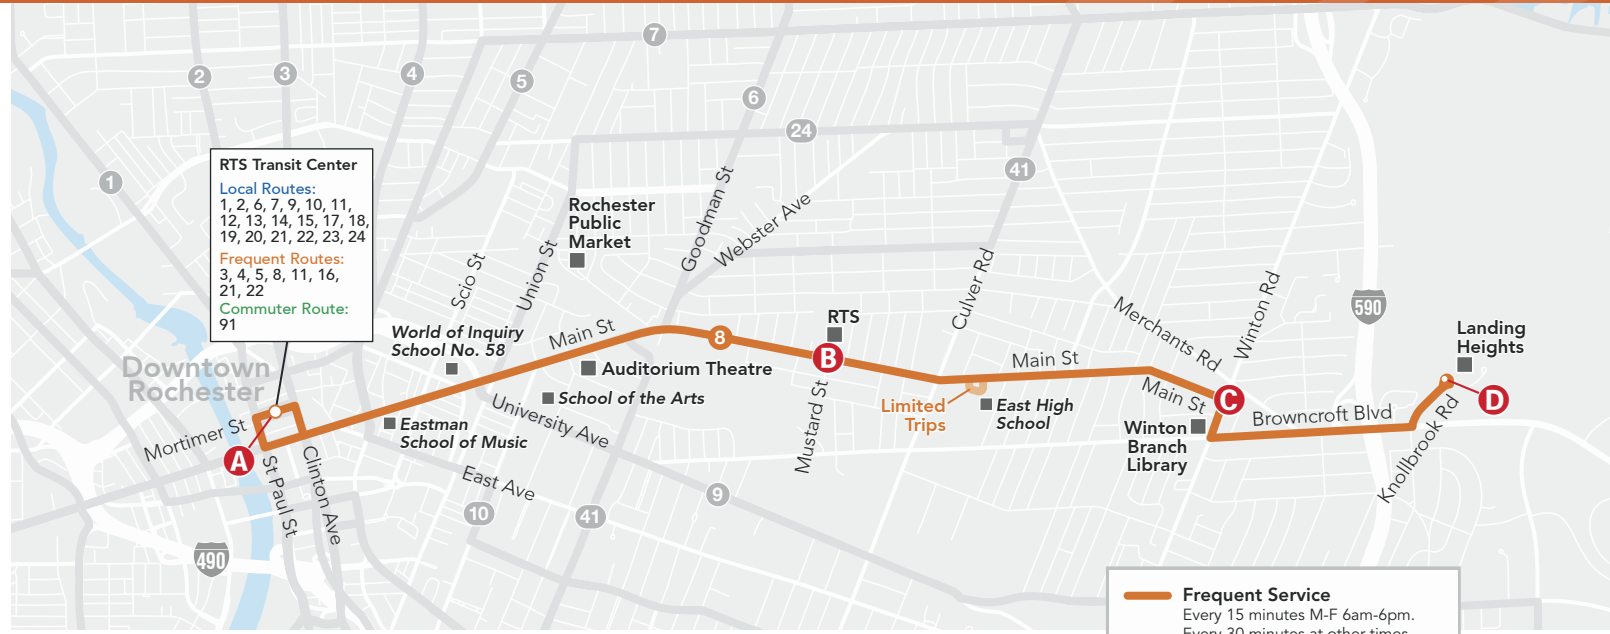

Inbound to RTS Transit Center

	Landing Heights D	Main St & Winton Rd C	Main St & RTS Station B	RTS Transit Center A
AM	5:00	5:04	5:10	5:20
	5:25	5:29	5:35	5:45
	5:54	5:59	6:05	6:15
	6:24	6:29	6:35	6:45
	6:39	6:44	6:50	7:00
	6:54	6:59	7:05	7:15
	7:09	7:14	7:20	7:30
	7:24	7:29	7:35	7:45
	7:39	7:44	7:50	8:00
	7:54	7:59	8:05	8:15
	8:09	8:14	8:20	8:30
	8:24	8:29	8:35	8:45
	8:39	8:44	8:50	9:00
	8:54	8:59	9:05	9:15
	9:09	9:14	9:20	9:30
	9:24	9:29	9:35	9:45
	9:39	9:44	9:50	10:00
	9:54	9:59	10:05	10:15
	10:09	10:14	10:20	10:30
	10:25	10:30	10:36	10:46
	10:40	10:45	10:51	11:02
	10:55	11:00	11:06	11:17
	11:10	11:15	11:21	11:32
	11:25	11:30	11:36	11:47
	11:40	11:45	11:51	12:02
	11:55	12:00	12:06	12:17
PM	12:10	12:15	12:21	12:32
	12:25	12:30	12:36	12:47
	12:40	12:45	12:51	1:02
	12:55	1:00	1:06	1:17
	1:10	1:15	1:21	1:32
	1:25	1:30	1:36	1:47
	1:40	1:45	1:51	2:02
	1:55	2:00	2:06	2:17
	2:10	2:15	2:21	2:32
	2:25	2:30	2:36	2:47
	2:40	2:45	2:51	3:02
	2:55	3:00	3:06	3:17
	3:10	3:15	3:21	3:32
	3:25	3:30	3:36	3:47
	3:40	3:45	3:51	4:02
	3:55	4:00	4:06	4:17
	4:10	4:15	4:21	4:32
	4:25	4:30	4:36	4:47
	4:40	4:45	4:51	5:02
	4:55	5:00	5:06	5:17
	5:10	5:15	5:21	5:32
	5:25	5:30	5:36	5:47
	5:40	5:45	5:51	6:01
	5:55	6:00	6:06	6:16
	6:10	6:15	6:21	6:31
	6:25	6:30	6:36	6:46
	6:40	6:45	6:51	7:00
	7:07	7:11	7:16	7:25
	7:36	7:40	7:45	7:54
	8:06	8:10	8:15	8:24
	8:36	8:40	8:45	8:54
	9:06	9:10	9:15	9:24
	9:36	9:40	9:45	9:54
	10:06	10:10	10:15	10:24
	10:36	10:40	10:45	10:54
	11:06	11:10	11:15	11:24

Saturday/Sunday/Holiday

Outbound to Landing Heights

	RTS Transit Center A	Main St & Mustard St B	Main St & Winton Rd C	Landing Heights D
AM	6:15	6:22	6:28	6:34
	7:15	7:22	7:28	7:34
	7:45	7:52	7:58	8:04
	8:15	8:22	8:28	8:34
	8:45	8:52	8:58	9:04
	9:15	9:22	9:28	9:34
	9:45	9:52	9:58	10:04
	10:15	10:22	10:28	10:34
	10:45	10:52	10:58	11:04
	11:15	11:23	11:29	11:35
	11:45	11:53	11:59	12:05
PM	12:15	12:23	12:29	12:35
	12:45	12:53	12:59	1:05
	1:15	1:23	1:29	1:35
	1:45	1:53	1:59	2:05
	2:15	2:23	2:29	2:35
	2:45	2:53	2:59	3:05
	3:15	3:23	3:29	3:35
	3:45	3:53	3:59	4:05
	4:15	4:23	4:29	4:35
	4:45	4:53	4:59	5:05
	5:15	5:23	5:29	5:35
	5:45	5:53	5:59	6:05
	6:30	6:37	6:43	6:49
	7:30	7:37	7:43	7:49
	8:30	8:37	8:43	8:49
	9:30	9:37	9:43	9:49
	10:30	10:37	10:43	10:49
	11:30	11:37	11:43	11:49

Inbound to RTS Transit Center

	Landing Heights D	Main St & Winton Rd C	Main St & RTS Station B	RTS Transit Center A
AM	6:35	6:40	6:45	6:55
	7:45	7:50	7:55	8:05
	8:15	8:20	8:25	8:35
	8:45	8:50	8:55	9:05
	9:15	9:20	9:25	9:35
	9:45	9:50	9:55	10:05
	10:15	10:20	10:25	10:35
	10:45	10:50	10:55	11:05
	11:15	11:20	11:25	11:35
	11:45	11:50	11:55	12:05
PM	12:15	12:20	12:25	12:35
	12:45	12:50	12:55	1:05
	1:15	1:20	1:25	1:35
	1:45	1:50	1:55	2:05
	2:15	2:20	2:25	2:35
	2:45	2:50	2:55	3:05
	3:15	3:20	3:25	3:35
	3:45	3:50	3:55	4:05
	4:15	4:20	4:25	4:35
	4:45	4:50	4:55	5:05
	5:15	5:20	5:25	5:35
	5:45	5:50	5:55	6:05
	6:15	6:20	6:25	6:35
	7:00	7:05	7:10	7:20
	8:00	8:04	8:09	8:18
	9:00	9:04	9:09	9:18
	10:00	10:04	10:09	10:18
	11:00	11:04	11:09	11:18

Frequent Service
Every 15 minutes M-F 6am-6pm.
Every 30 minutes at other times.
Bus will pick up or drop off customers at any bus stop along this route.

A Schedule Timepoints
Refer to timetables to see when buses serve these stops. Your stop may be between timepoints.

20 Connecting Routes
See those schedules for details.

Routes and schedules subject to change due to weather and traffic conditions.