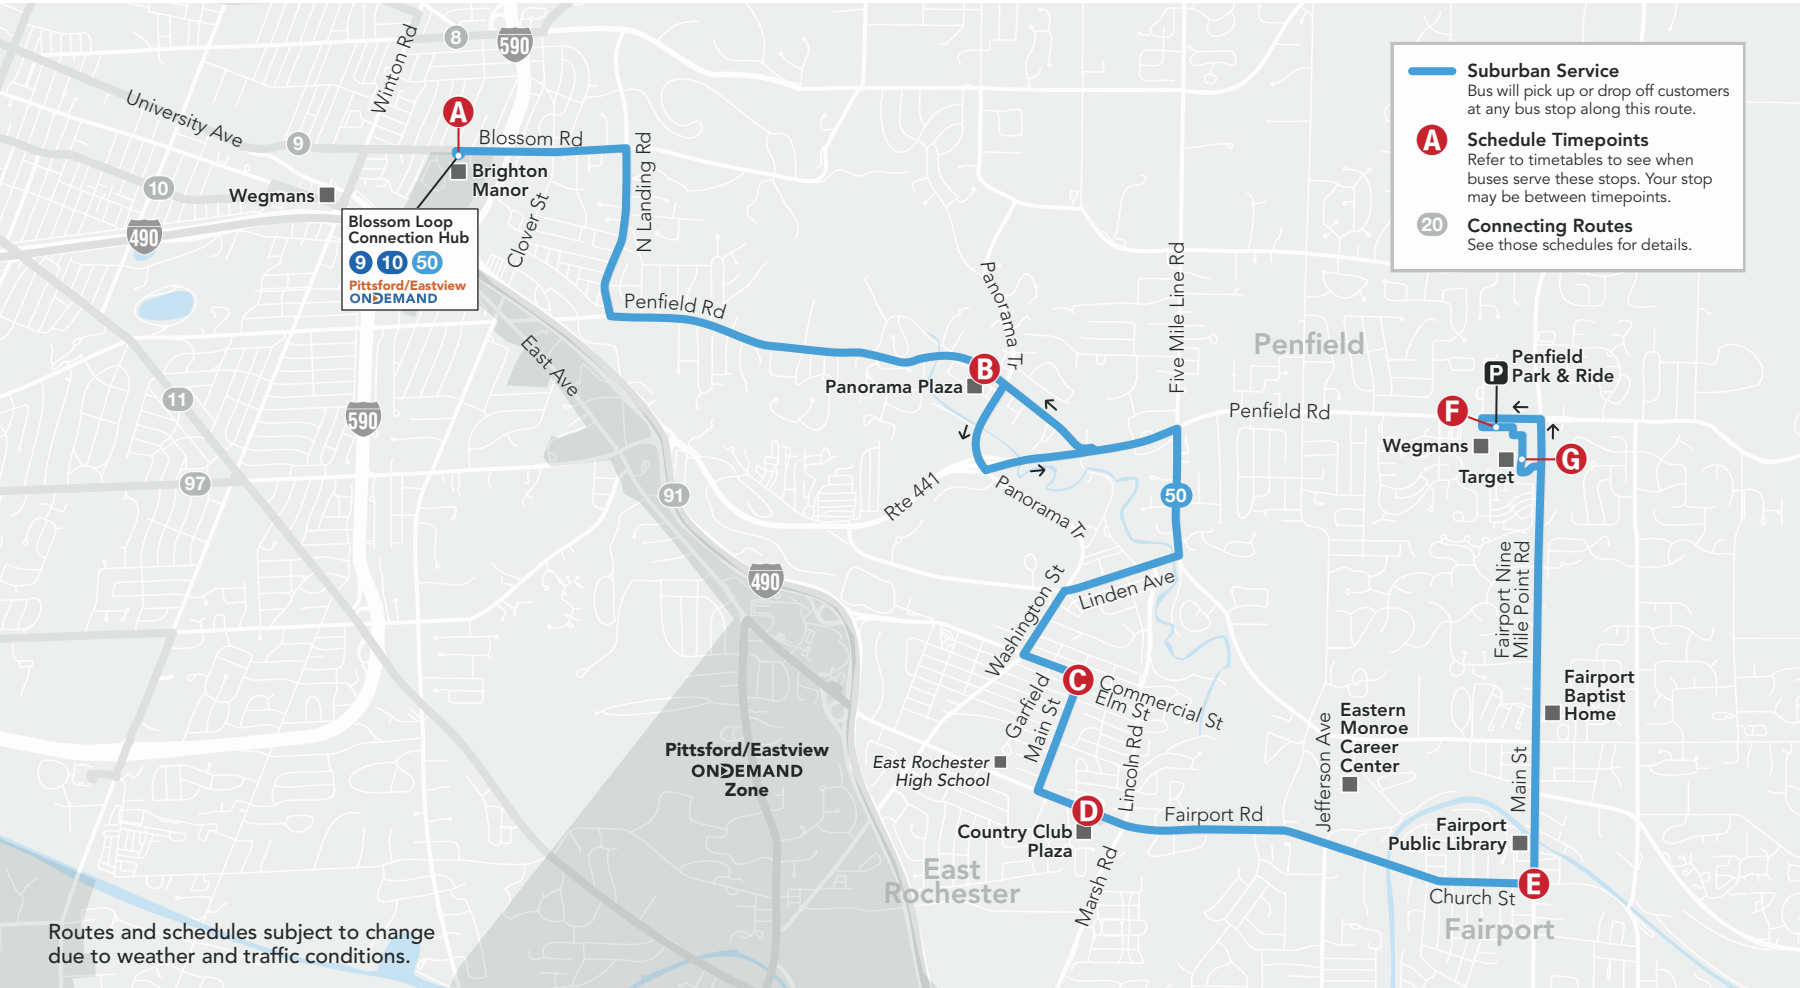

Westbound to Blossom Loop

	Target	Main St & Church St	Country Club Plaza	Main St & Elm St	Panorama Plaza	Blossom Loop Connection Hub
	G	E	D	C	B	A
AM	5:50	5:56	6:04	6:08	6:18	6:26
	7:50	7:56	8:04	8:08	8:20	8:28
	9:50	9:56	10:04	10:08	10:19	10:27
	11:50	11:56	12:04	12:08	12:20	12:28
PM	2:23	2:29	2:37	2:41	2:54	3:02
	3:50	3:56	4:04	4:08	4:21	4:29
	5:50	5:56	6:04	6:08	6:20	6:28
	7:49	7:54	8:02	8:06	8:17	8:25
	9:50	9:55	10:03	10:07	10:18	10:26
	11:50	11:55	12:03	12:07	12:17	12:25

Saturday/Sunday/Holiday

Eastbound to Fairport

	Blossom Loop Connection Hub	Panorama Plaza	Commercial St & Main St	Country Club Plaza	Church St & Main St	Wegmans Penfield Park & Ride	Target
	A	B	C	D	E	F	G
AM	6:00	6:08	6:19	6:21	6:28	6:36	6:37
	7:55	8:03	8:14	8:16	8:23	8:31	8:32
	9:55	10:03	10:14	10:16	10:23	10:31	10:32
	11:55	12:03	12:14	12:16	12:23	12:31	12:32
PM	1:55	2:03	2:14	2:16	2:23	2:31	2:32
	3:55	4:03	4:14	4:16	4:23	4:31	4:32
	5:55	6:03	6:14	6:16	6:23	6:31	6:32
	7:55	8:03	8:14	8:16	8:23	8:31	8:32
	9:55	10:03	10:14	10:16	10:23	10:31	10:32

Westbound to Blossom Loop

	Target	Main St & Church St	Country Club Plaza	Main St & Elm St	Panorama Plaza	Blossom Loop Connection Hub
	G	E	D	C	B	A
AM	6:45	6:51	6:59	7:03	7:14	7:22
	8:46	8:52	9:00	9:04	9:15	9:23
	10:46	10:52	11:00	11:04	11:15	11:24
PM	12:46	12:52	1:00	1:04	1:16	1:25
	2:45	2:51	2:59	3:03	3:15	3:24
	4:45	4:51	4:59	5:03	5:15	5:24
	6:46	6:52	7:00	7:04	7:16	7:25
	8:46	8:52	9:00	9:04	9:15	9:23
	10:46	10:52	11:00	11:04	11:15	11:23

- **Suburban Service**
  Bus will pick up or drop off customers at any bus stop along this route.
- **A Schedule Timepoints**
  Refer to timetables to see when buses serve these stops. Your stop may be between timepoints.
- **20 Connecting Routes**
  See those schedules for details.

Routes and schedules subject to change due to weather and traffic conditions.