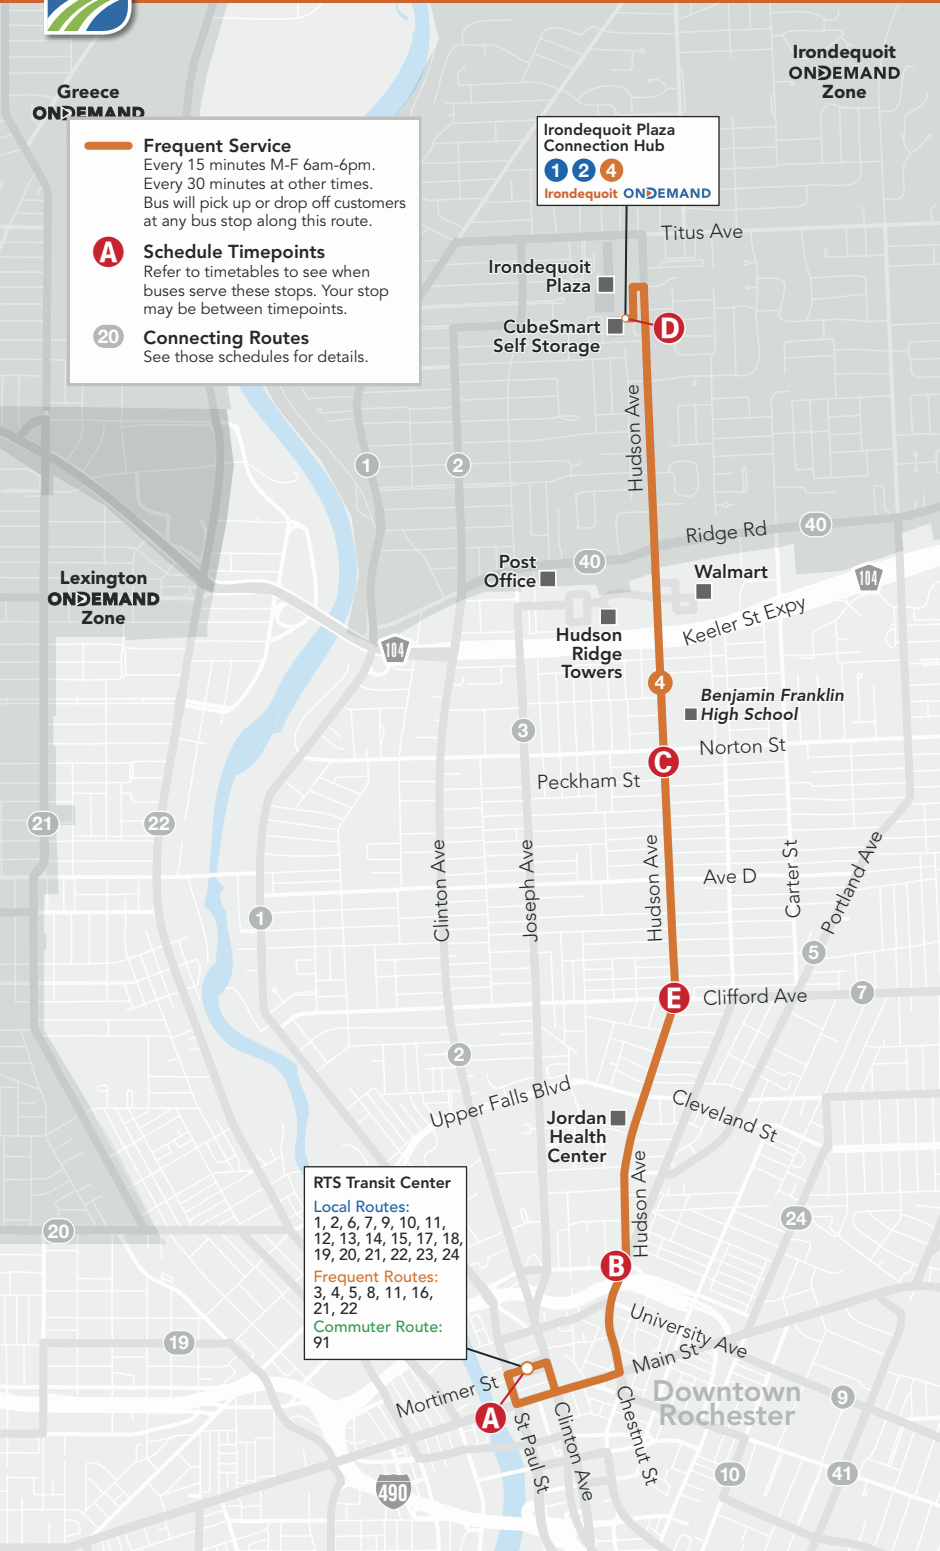

Frequent Service
Every 15 minutes M-F 6am-6pm.
Every 30 minutes at other times.
Bus will pick up or drop off customers at any bus stop along this route.

A Schedule Timepoints
Refer to timetables to see when buses serve these stops. Your stop may be between timepoints.

20 Connecting Routes
See those schedules for details.

RTS Transit Center
Local Routes:
1, 2, 6, 7, 9, 10, 11, 12, 13, 14, 15, 17, 18, 19, 20, 21, 22, 23, 24

Frequent Routes:
3, 4, 5, 8, 11, 16, 21, 22

Commuter Route:
91

Monday-Friday

Outbound to Irondequoit Plaza

	RTS Transit Center	Hudson Ave & North St	Hudson Ave & Norton St	Irondequoit Plaza Connection Hub
	A	B	C	D
AM	5:00	5:04	5:10	5:15
	5:30	5:34	5:40	5:45
	6:00	6:04	6:10	6:15
	6:30	6:34	6:40	6:45
	7:00	7:05	7:13	7:19
	7:30	7:35	7:43	7:49
	8:00	8:05	8:13	8:19
	8:30	8:35	8:43	8:49
	9:00	9:05	9:13	9:19
	9:30	9:35	9:43	9:49
	10:00	10:05	10:13	10:19
	10:30	10:35	10:43	10:49
	11:00	11:05	11:13	11:19
	11:30	11:35	11:43	11:49
PM	12:00	12:05	12:13	12:19
	12:30	12:35	12:43	12:49
	1:00	1:05	1:13	1:19
	1:30	1:35	1:43	1:49
	2:00	2:05	2:13	2:19
	2:30	2:35	2:43	2:49
	3:00	3:05	3:13	3:19
	3:30	3:35	3:43	3:49
	4:00	4:05	4:13	4:19
	4:30	4:35	4:43	4:49
	5:00	5:05	5:13	5:19
	5:30	5:35	5:43	5:49
	6:00	6:05	6:13	6:19
	6:30	6:35	6:43	6:49
	7:00	7:04	7:11	7:16
	7:30	7:34	7:41	7:46
	8:00	8:04	8:10	8:14
	8:30	8:34	8:40	8:44
	9:00	9:04	9:10	9:14
	9:30	9:34	9:40	9:44
	10:00	10:04	10:10	10:14
	10:30	10:34	10:40	10:44
	11:00	11:04	11:10	11:14
	11:30	11:34	11:40	11:44
AM	12:00	12:04	12:10	12:14

Inbound to RTS Transit Center

	Irondequoit Plaza Connection Hub	Hudson Ave & Norton St	Hudson Ave & Clifford Ave	RTS Transit Center
	D	C	E	A
AM	5:20	5:26	5:29	5:41
	5:50	5:56	5:59	6:11
	6:22	6:28	6:31	6:43
	6:57	7:04	7:07	7:21
	7:27	7:34	7:37	7:51
	7:57	8:04	8:07	8:21
	8:27	8:34	8:37	8:51
	8:57	9:04	9:07	9:21
	9:27	9:34	9:37	9:50
	9:57	10:04	10:07	10:20
	10:27	10:34	10:37	10:50
	10:57	11:04	11:07	11:20
	11:27	11:34	11:37	11:50
	11:57	12:04	12:07	12:20
PM	12:27	12:34	12:37	12:50
	12:57	1:04	1:07	1:20
	1:27	1:34	1:37	1:50
	1:57	2:04	2:07	2:20
	2:27	2:34	2:37	2:50
	2:56	3:04	3:07	3:21
	3:26	3:34	3:37	3:51
	3:56	4:04	4:07	4:21
	4:26	4:34	4:37	4:51
	4:56	5:04	5:07	5:21
	5:26	5:34	5:37	5:51
	5:56	6:04	6:07	6:21
	6:26	6:34	6:37	6:51
	6:57	7:03	7:06	7:19
	7:27	7:33	7:36	7:49
	7:57	8:03	8:06	8:19
	8:27	8:33	8:36	8:49
	8:57	9:03	9:06	9:19
	9:27	9:33	9:36	9:49
	9:57	10:02	10:05	10:17
	10:20	10:25	10:28	10:40
	10:50	10:55	10:58	11:10
	11:20	11:25	11:28	11:40

Saturday/Sunday/Holiday

Outbound to Irondequoit Plaza