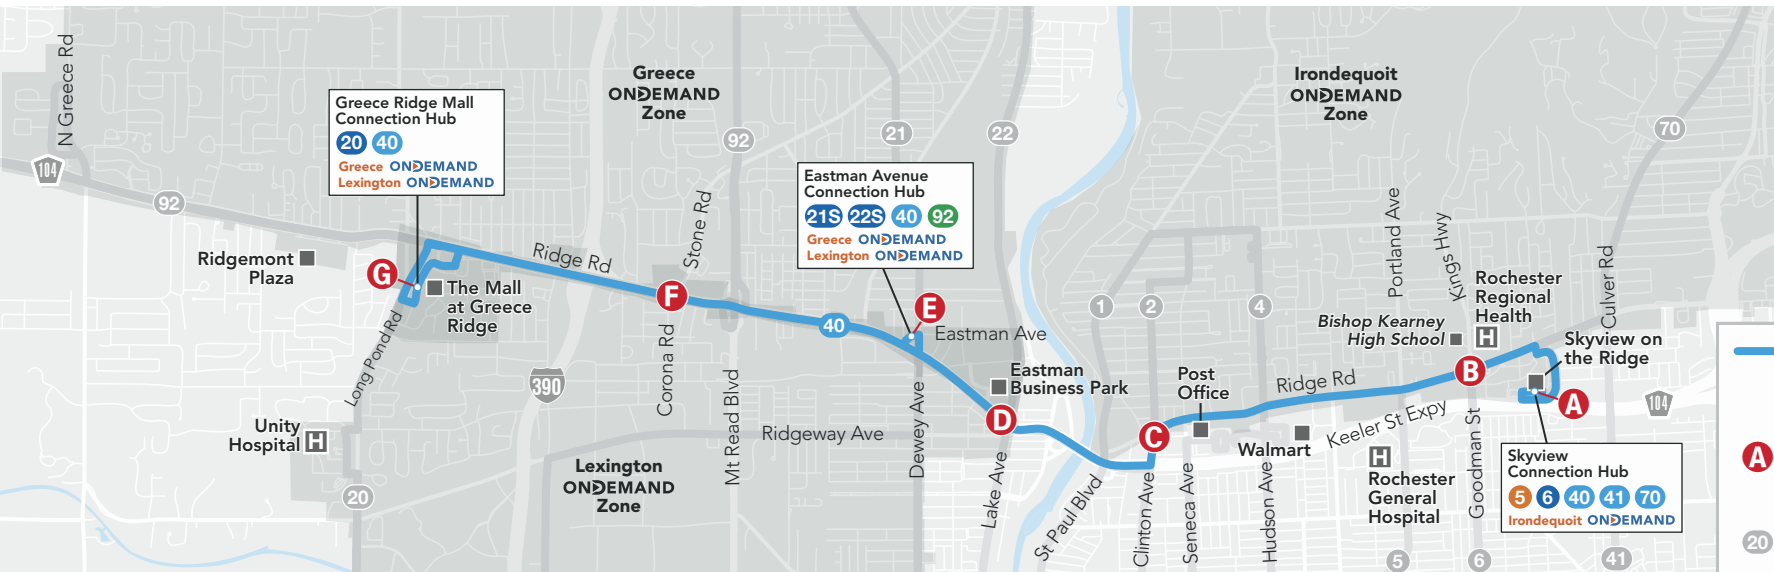

Eastbound to Irondequoit

	Greece Ridge Mall Connection Hub G	Ridge Rd & Corona Rd F	Eastman Avenue Connection Hub E	Ridge Rd & Pullman Ave D	Clinton Ave & Rau St C	Ridge Rd & Goodman St B	Skyview Connection Hub A
AM	6:56	7:02	7:08	7:12	7:15	7:21	7:25
	7:56	8:02	8:08	8:12	8:15	8:21	8:25
	8:56	9:02	9:08	9:12	9:15	9:21	9:25
	9:56	10:02	10:08	10:12	10:15	10:21	10:25
	10:56	11:02	11:08	11:12	11:15	11:21	11:25
	11:56	12:02	12:08	12:12	12:15	12:21	12:25
PM	12:56	1:02	1:08	1:12	1:15	1:21	1:25
	1:56	2:02	2:08	2:12	2:15	2:21	2:25
	2:56	3:02	3:08	3:12	3:15	3:21	3:25
	3:56	4:02	4:08	4:12	4:15	4:21	4:25
	4:56	5:02	5:08	5:12	5:15	5:21	5:25
	5:56	6:02	6:08	6:12	6:15	6:21	6:25
	6:56	7:02	7:08	7:12	7:15	7:21	7:25
	7:56	8:02	8:08	8:12	8:15	8:21	8:25
	8:56	9:02	9:08	9:12	9:15	9:21	9:25
	9:56	10:02	10:08	10:12	10:15	10:21	10:25
	10:56	11:02	11:08	11:12	11:15	11:21	11:25

40 Crosstown Service
Every 30 minutes M-F 6am-6pm.
Every 60 minutes at other times.
Bus will pick up or drop off customers at any bus stop along this route.

A Schedule Timepoints
Refer to timetables to see when buses serve these stops. Your stop may be between timepoints.

20 Connecting Routes
See those schedules for details.

Routes and schedules subject to change due to weather and traffic conditions.