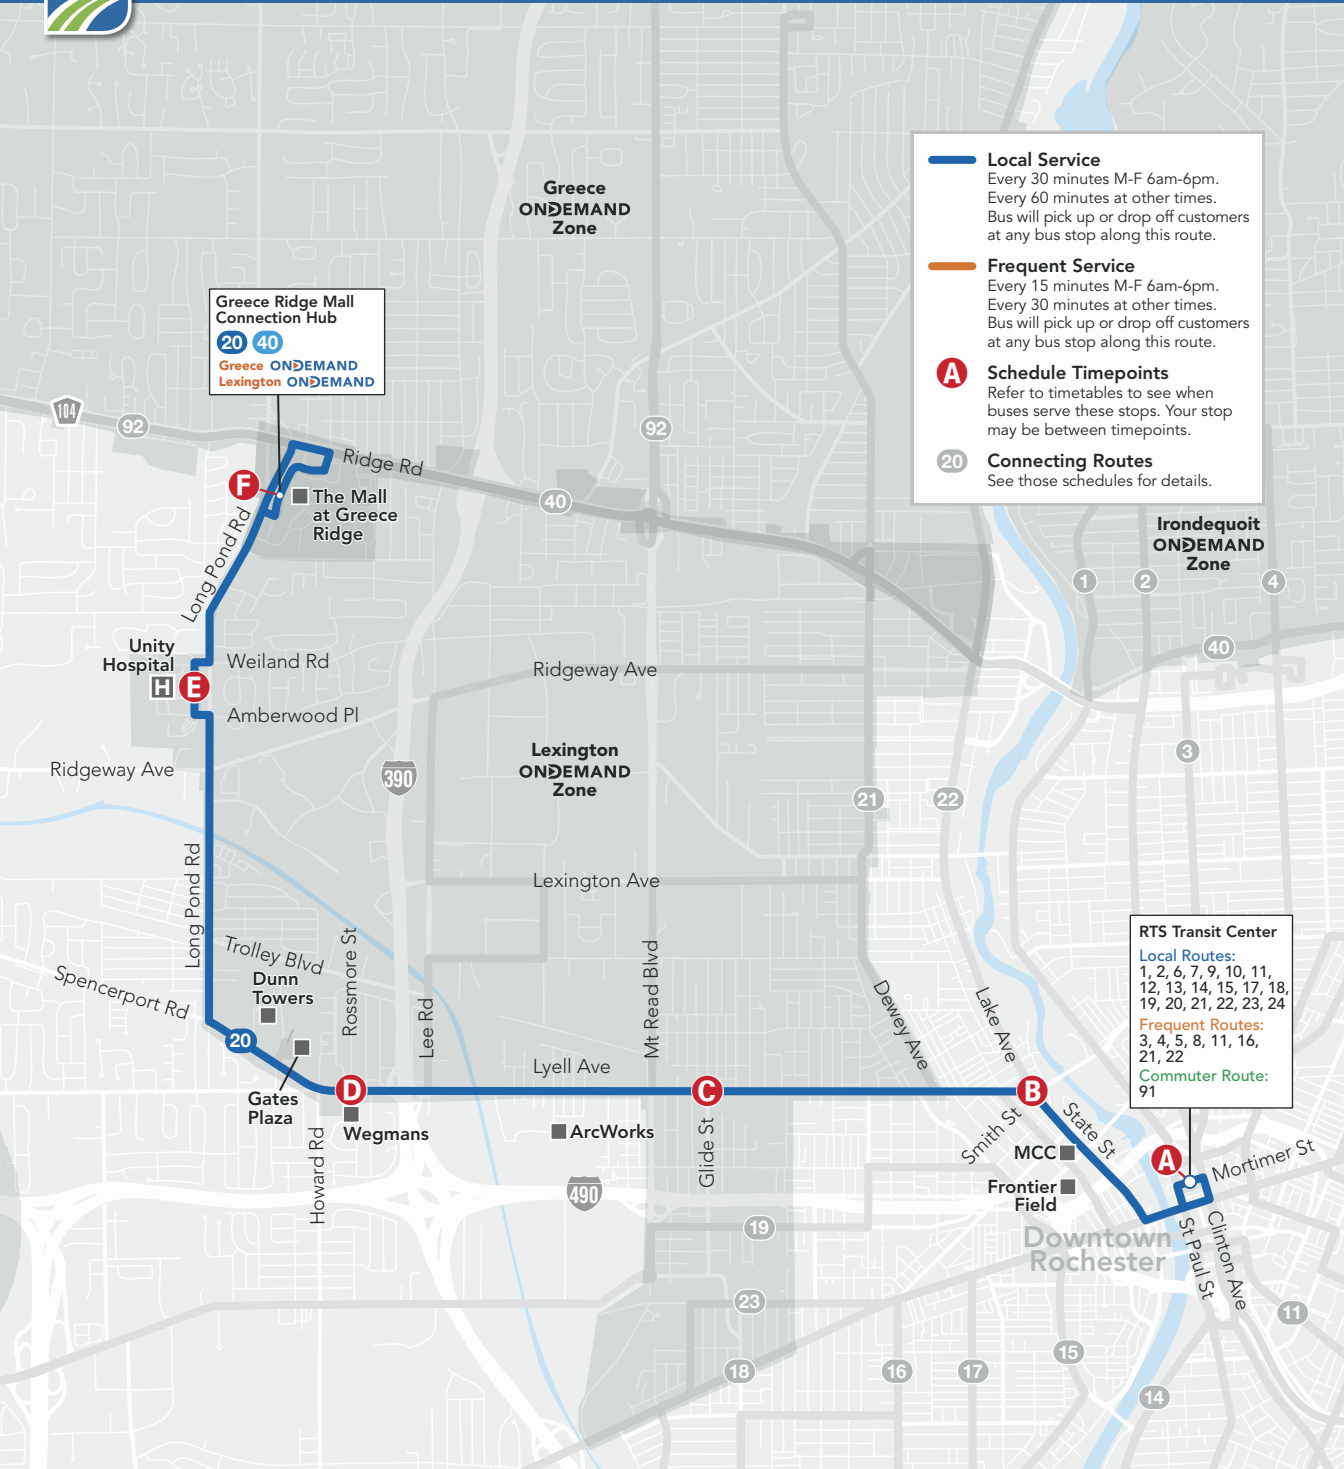

## Lyell Local Route

Effective September 4, 2023

Runs 7 days a week

Hours of Service:

Weekdays 5am - Midnight

Weekends 6am - Midnight

## Local Route

30-minute frequency 6am-6pm weekdays  
60-minute frequency other times

**Local Service**  
Every 30 minutes M-F 6am-6pm.  
Every 60 minutes at other times.  
Bus will pick up or drop off customers at any bus stop along this route.

**Frequent Service**  
Every 15 minutes M-F 6am-6pm.  
Every 30 minutes at other times.  
Bus will pick up or drop off customers at any bus stop along this route.

**A Schedule Timepoints**  
Refer to timetables to see when buses serve these stops. Your stop may be between timepoints.

**20 Connecting Routes**  
See those schedules for details.

**RTS Transit Center**  
**Local Routes:** 1, 2, 6, 7, 9, 10, 11, 12, 13, 14, 15, 17, 18, 19, 20, 21, 22, 23, 24  
**Frequent Routes:** 3, 4, 5, 8, 11, 16, 21, 22  
**Commuter Route:** 91