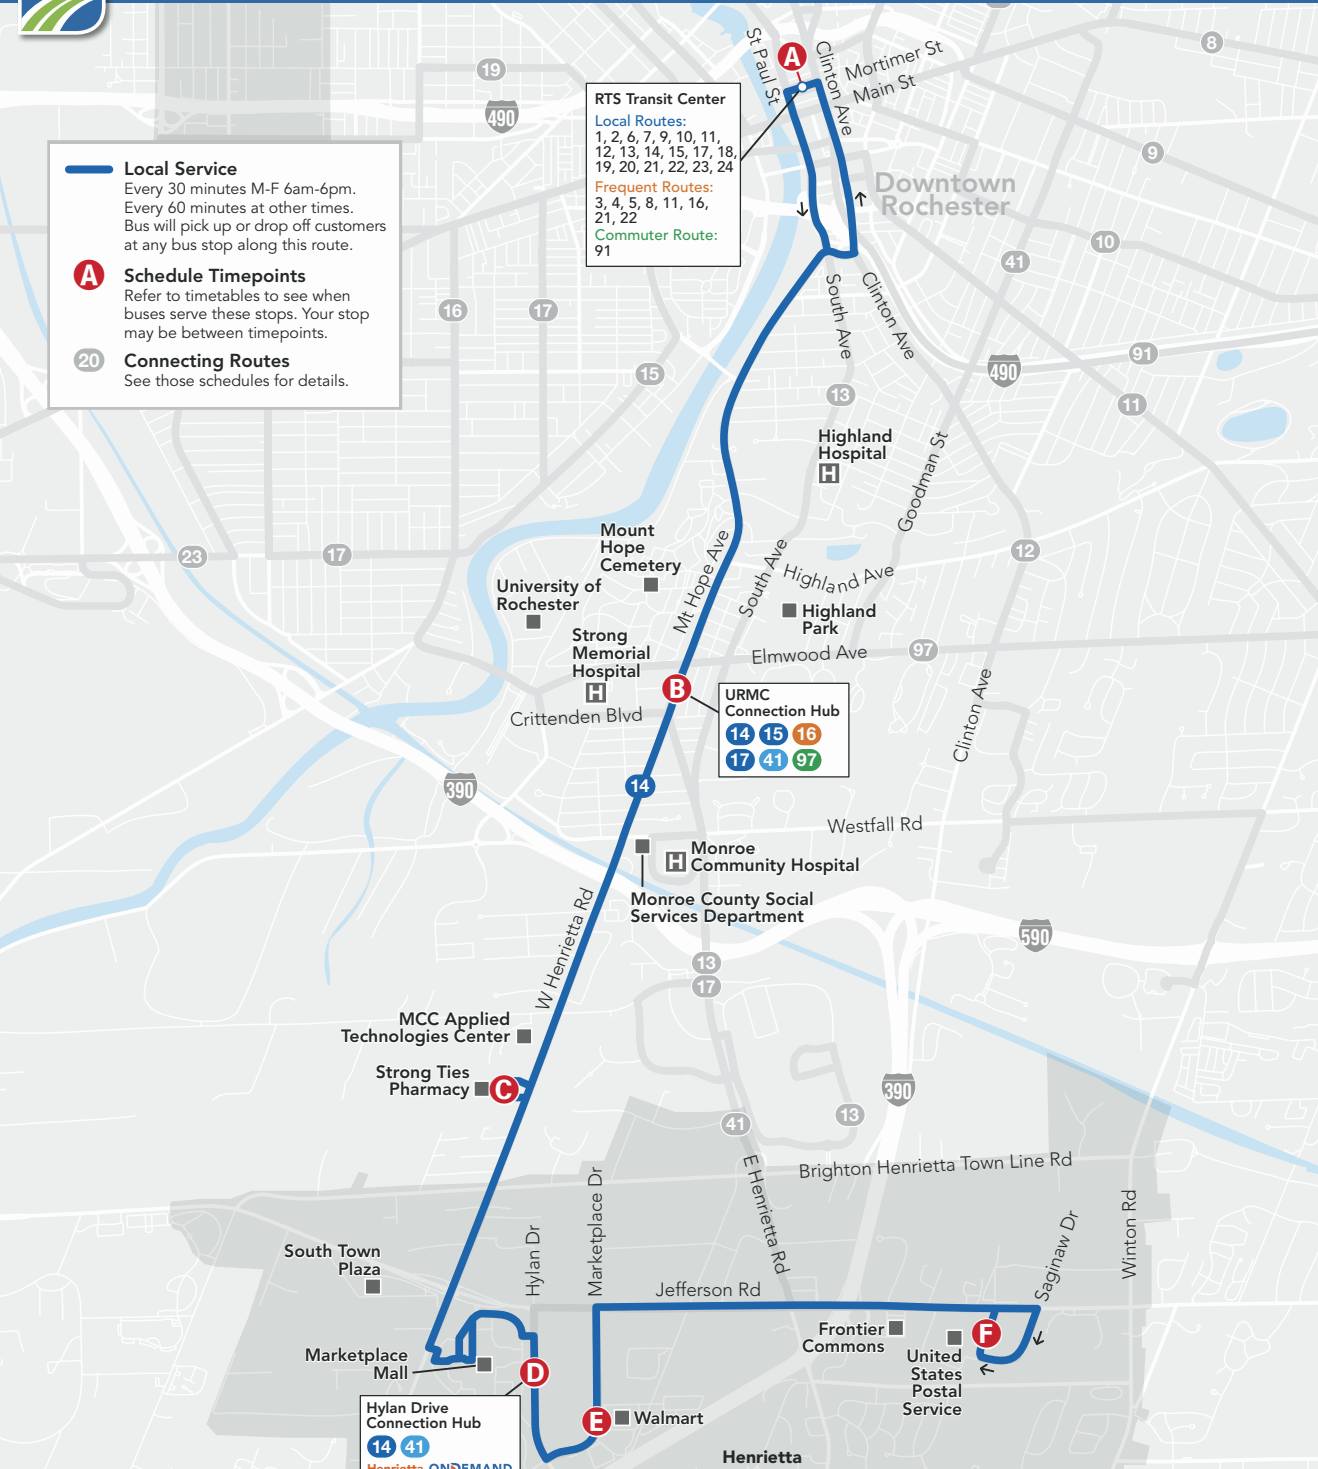

Runs 7 days a week

Hours of Service:

Weekdays 5am - Midnight

Weekends 6am - Midnight

Local Route

30-minute frequency 6am-6pm weekdays
60-minute frequency other times

Serving:

RTS Transit Center
URMC Connection Hub
Department of Social Services
Monroe Community Hospital
MCC Applied Tech Center
Strong Ties
Hylan Drive Connection Hub
Marketplace Mall
Wegmans - Hylan Drive
Walmart - Henrietta
Henrietta On Demand Zone

20 Connecting Routes
 See those schedules for details.

RTS Transit Center
Local Routes:
 1, 2, 6, 7, 9, 10, 11, 12, 13, 14, 15, 17, 18, 19, 20, 21, 22, 23, 24
Frequent Routes:
 3, 4, 5, 8, 11, 16, 21, 22
Commuter Route:
 91

A

20

Monday-Friday

Outbound to Henrietta

	RTS Transit Center	URMC Connection Hub	Strong Ties	Hylan Drive Connection Hub	Marketplace Dr & Walmart	Saginaw Dr - USPS
	A	B	C	D	E	F
AM	5:45	5:56	6:03	6:12	6:14	6:21
	6:15	6:26	6:33	6:42	6:44	6:51
	6:45	6:58	7:06	7:17	7:19	7:28
	7:15	7:28	7:36	7:47	7:49	7:58
	7:45	7:58	8:06	8:17	8:19	8:28
	8:15	8:28	8:36	8:47	8:49	8:58
	8:45	8:58	9:06	9:17	9:19	9:28
	9:15	9:28	9:36	9:47	9:49	9:58
	9:45	9:58	10:06	10:17	10:19	10:28
	10:15	10:28	10:36	10:47	10:49	10:58
PM	10:45	10:58	11:06	11:17	11:19	11:28
	11:15	11:28	11:36	11:47	11:49	11:58
	11:45	11:58	12:06	12:17	12:19	12:28
	12:15	12:28	12:36	12:47	12:49	12:58
	12:45	12:58	1:06	1:17	1:19	1:28
	1:15	1:28	1:36	1:47	1:49	1:58
	1:45	1:58	2:06	2:17	2:19	2:28
	2:15	2:28	2:37	2:48	2:50	2:59
	2:45	2:58	3:07	3:18	3:20	3:29
	3:15	3:28	3:37	3:48	3:50	3:59
3:45	3:58	4:07	4:18	4:20	4:29	
4:15	4:28	4:37	4:48	4:50	4:59	
4:45	4:58	5:07	5:18	5:20	5:29	
5:15	5:28	5:36	5:46	5:48	5:57	
5:45	5:58	6:06	6:16	6:18	6:27	
6:15	6:28	6:36	6:46	6:48	6:57	
6:45	6:58	7:06	7:16	7:18	7:27	
7:30	7:41	7:48	7:56	7:58	8:06	
8:30	8:41	8:48	8:56	8:58	9:06	
9:30	9:41	9:48	9:56	9:58	10:06	
10:30	10:41	10:48	10:56	10:58	11:06	
11:30	11:39	11:45	11:53	11:55	12:03	