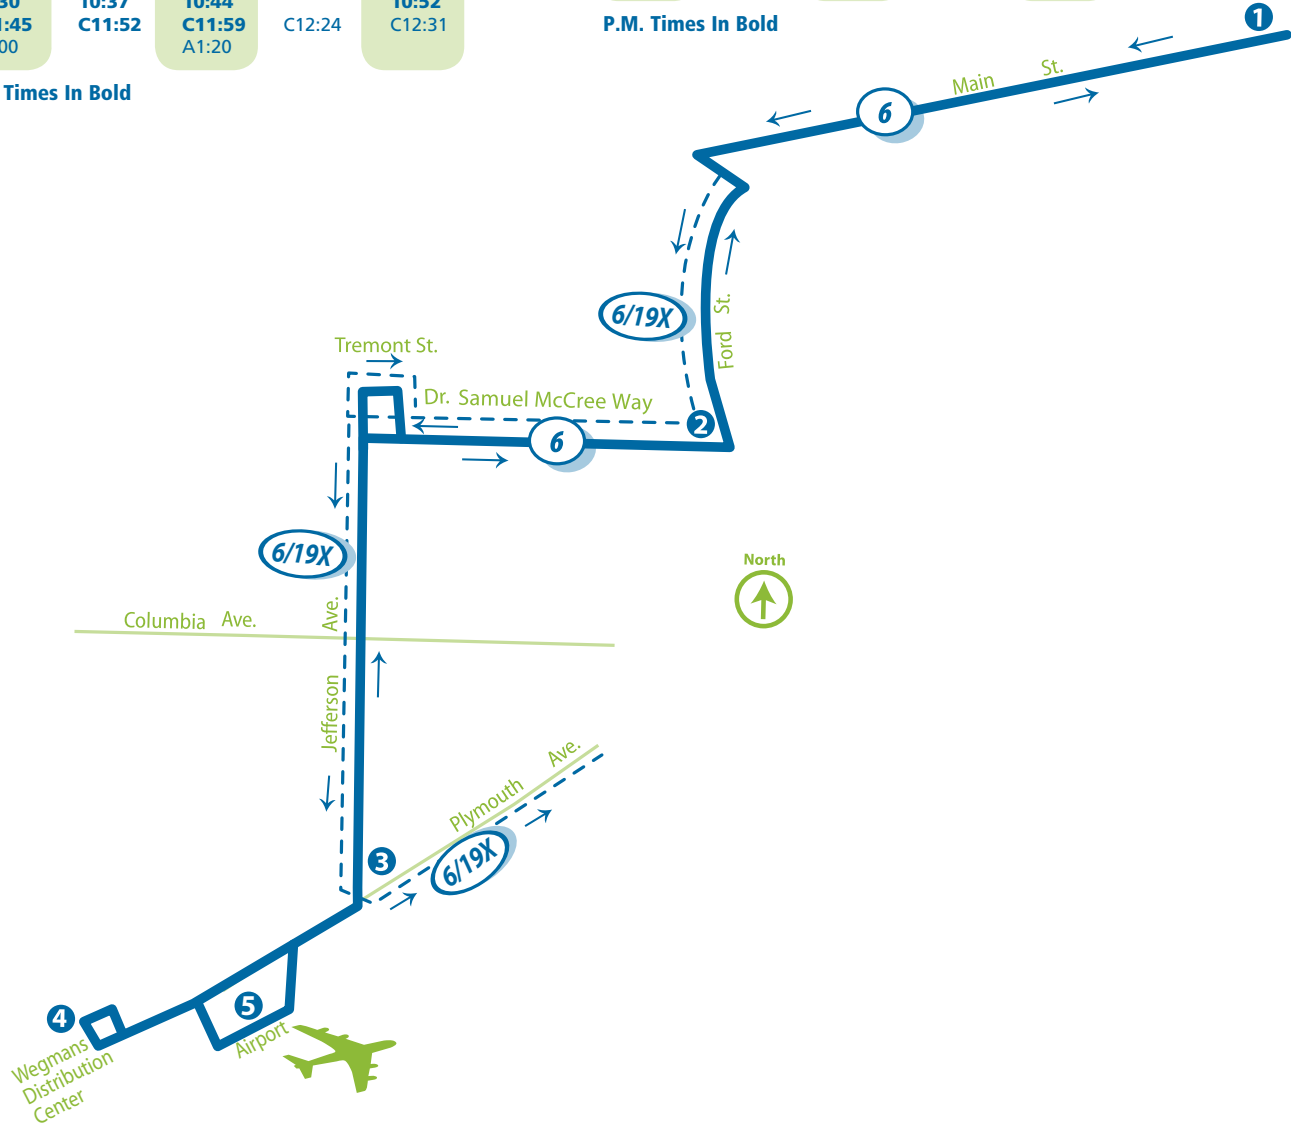

1. **Special Travel Codes**
2. **A** Service to Jefferson Ave. via Route 28 Genesee Park Blvd. Bus operates outbound via Genesee Park Blvd to Elmwood Loop. Bus leaves Elmwood Loop at 1:21 AM. Operates inbound via Jefferson Ave.
   - **C** Bus operates to/from Chili & Old Beahan
   - **E** Bus operates to/from Elmwood Loop. Bus arrives at 5:12 AM and departs at 5:16 AM.
   - **M** Bus operates to/from Plymouth & Magnolia.
   - **T** Bus operates to/from Plymouth/Edith 5 minutes before or after this timepoint.
   - **W** Bus operates to/from Wegmans Distribution Center.
   - **X** Express Transfer Service (ETS) Routes - operate on school days only. ETS Routes operate on an earlier schedule on the following dates: 12/6/2019 and 3/6/2020. Vertus Charter School operates on an earlier schedule on the following dates: 11/8/2019 and 3/6/2020.
3. All timetables subject to change due to weather conditions and traffic congestion.

P.M. Times In Bold

P.M. Times In Bold