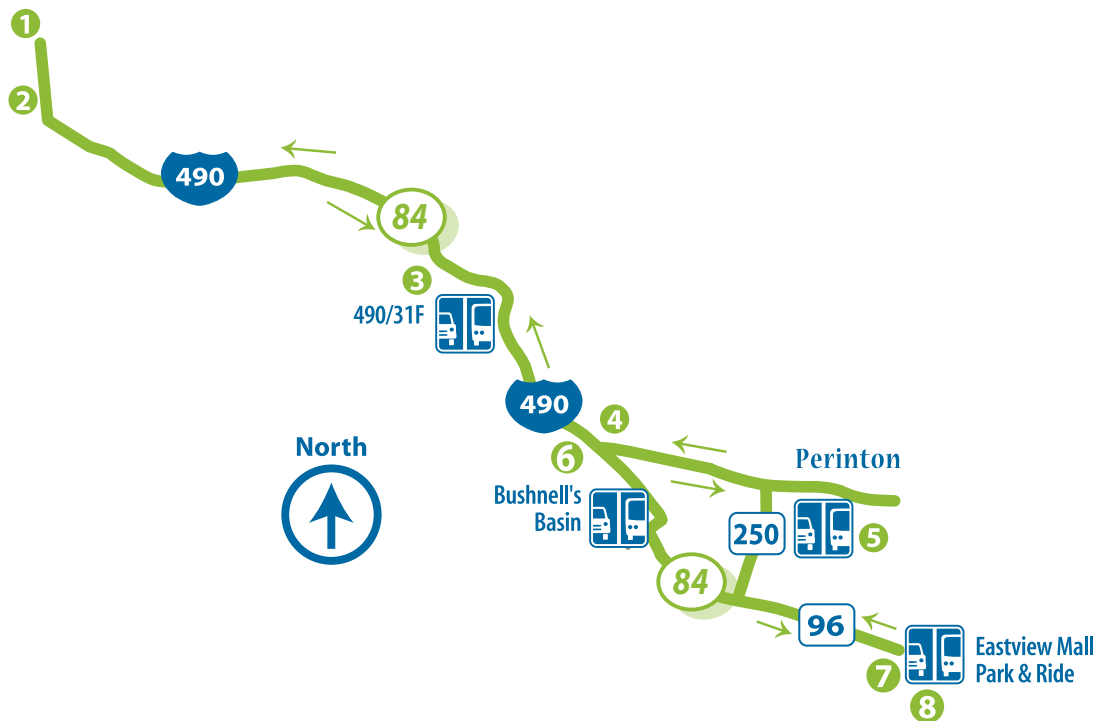

P.M. Times In Bold

Perinton-Eastview to Downtown

Eastview Mall (Sears)	Eastview Mall Park & Ride	Bushnell's Basin Park & Ride	Perinton Park & Ride	Ayrault & Rt. 31	490 & 31F Park & Ride	Opposite Hall of Justice	Transit Center
7	8	6	5	4	3	2	1
6:35	6:39	D6:26	6:50	6:57	7:03	7:19	7:25
7:06	7:11	D6:51	7:22	7:29	7:35	7:51	7:57
7:29	7:33	D7:10	7:44	7:52	8:00	8:18	8:24
8:17	8:22		8:33	8:40	8:46	9:02	9:06
10:00	10:04	D9:42	10:15	10:22	10:28		10:42
3:18	3:23	D3:06	3:33	3:41	3:47		4:05
5:15	5:19		D4:52	D4:47			5:49
5:41	5:45	5:54	D5:29	D5:23	6:01		6:14
6:10	6:14	D5:56	6:24	6:31			6:47
7:10	7:15	7:24	D6:45	D6:41	7:31		7:44

P.M. Times In Bold

Special Travel Codes

- C Bus serves this location on inbound trips only.
- D Bus serves this location on outbound trips only.
- N Bus operates via Nazareth College Arts Center at 2:29 PM and 6:09 PM.

Bus does not operate to points where times are not shown. For additional service to Rts. 490 and 31F Park and Ride, see the Route 81 E. Rochester/Fairport timetable.

SUBURBAN STOPS

- Perinton - Park and Ride Lot adjacent to Crest Manor Nursing Home
- Eastview Mall - Sears second entrance Park and Ride area at east end of mall
- Bushnell's Basin - Park and Ride lot Rts. 96 & 490
- East Rochester - Park and Ride lot Rts. 490 & 31F

All timetables subject to change due to weather conditions and traffic congestion.