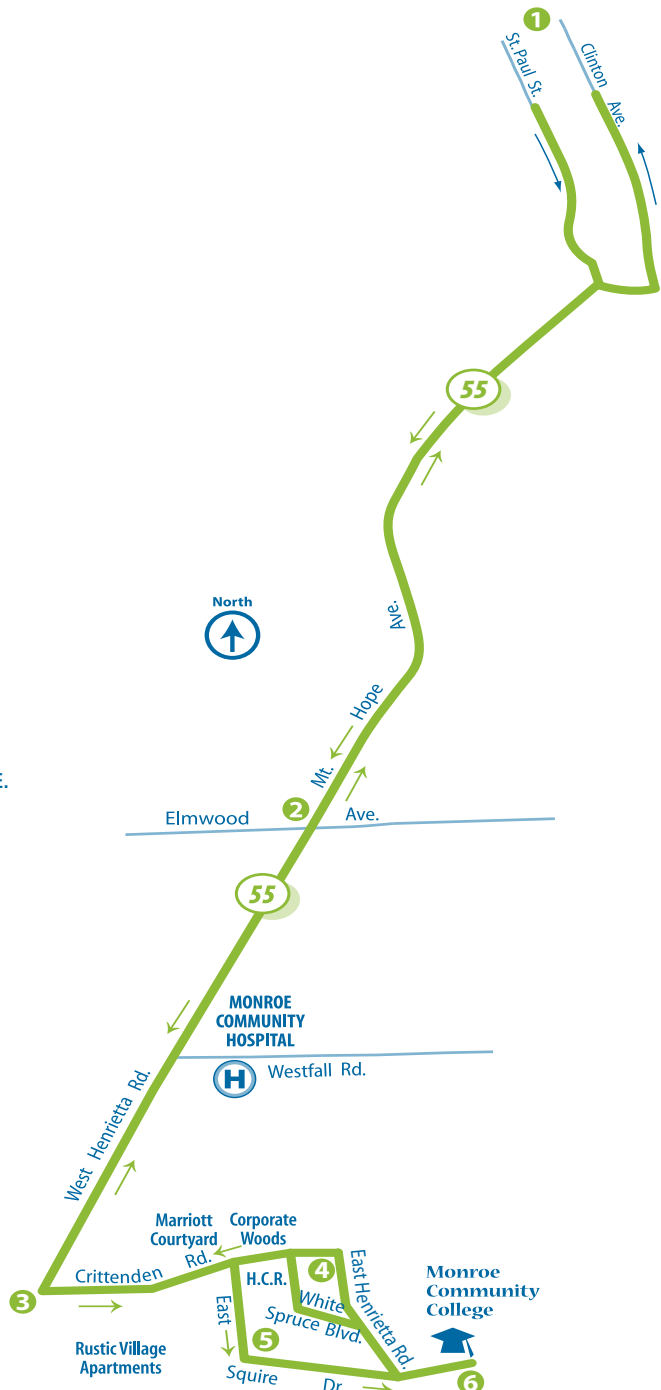

P.M. Times In Bold

MCC to Downtown

MCC - Rear Loop	Rustic Village	Southview Commons	Crittenden & W Henrietta	Mt Hope & Elmwood	Transit Center
6	5	4	3	2	1
6:24	6:29		6:31	6:39	6:50
7:24	7:29		7:31	7:39	7:50
8:00	8:05		8:07	8:15	8:26
8:24	8:29		8:31	8:39	8:50
9:00	9:05		9:07	9:15	9:26
10:00	10:05		10:07	10:15	10:26
11:00	11:05		11:07	11:15	11:26
12:00	12:05		12:07	12:15	12:26
1:00		1:05	1:07	1:15	1:26
1:59	2:04		2:06	2:14	2:24
3:00		3:05	3:07	3:15	3:26
4:00	4:05		4:07	4:15	4:26
5:00	5:05		5:07	5:15	5:26
M6:55				M7:03	M7:14
M7:36				M7:44	M7:54
M8:44				M8:52	M9:02
M11:50				M11:58	M12:08

P.M. Times In Bold

M Trip operates to/from MCC as part of Route 23 Jefferson Rd. Consult the Route 23 timetable for full details.

ADDITIONAL SERVICE TO MT. HOPE AVE. AND RUSTIC VILLAGE AVAILABLE ON THE ROUTE 24 TIMETABLE.
FOR EVENING AND WEEKEND SERVICE TO MCC PLEASE SEE ROUTE 23 TIMETABLE.

All timetables subject to change due to weather conditions and traffic congestion.