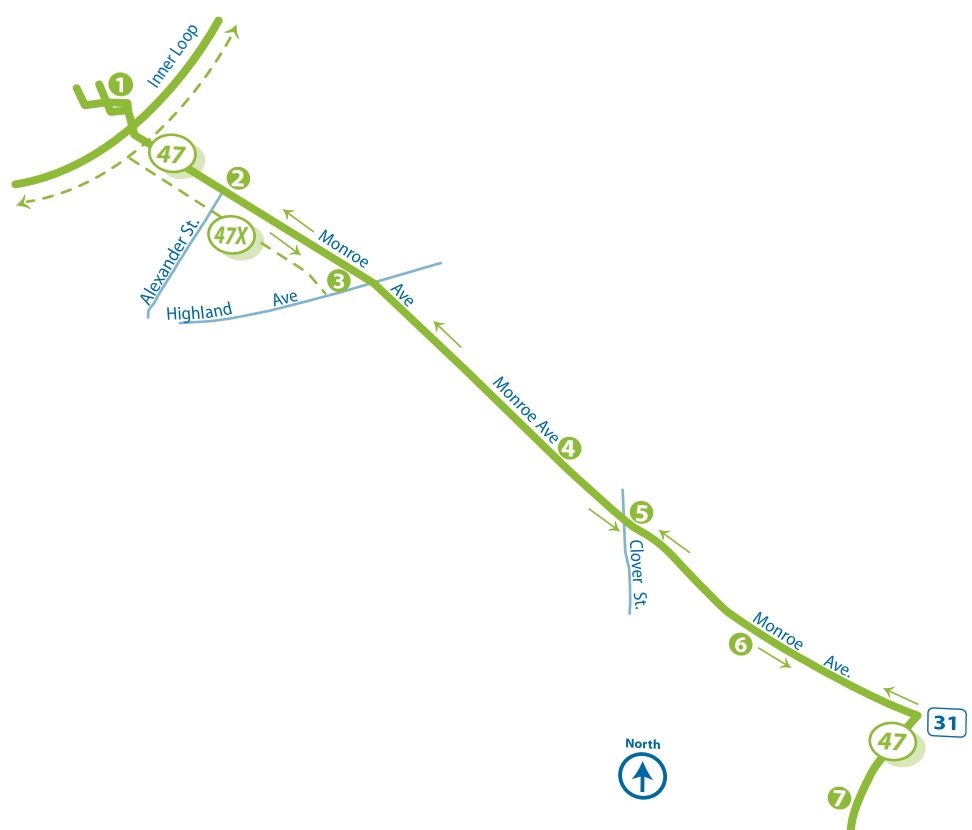

1. **Special Travel Codes**
2. **B** Bus operates to/from Briar Manor at 6:50 AM.
   - **G** Bus operates via Sisters of St. Joseph Motherhouse on French Rd. Buses stop at 6:25 AM and 3:19 PM.
   - **H** Service to/from Sisters of St. Joseph Motherhouse on French Rd. Buses arrive and leave at 7:18 PM. No service to Pittsford Village.
   - **K** Bus pulls into Concentrix, 3750 Monroe Ave. at 6:55 AM, 7:15 AM, 8:19 AM and 8:41 AM.
   - **N** Bus operates to/from Nazareth Arts Center at time indicated. No Service to Pittsford Loop.
   - **T** Bus operates to/from Pittsford Mendon High School school days only.
   - **X** Express Transfer Service (ETS) Routes - operates on school days only. ETS Routes operate on an earlier schedule on the following dates: 9/29, 12/1/17; 2/2, 3/23 & 6/1/18.
   - **Y** Bus operates via Pittsford Sutherland High School school days only.
3. **All timetables subject to change due to weather conditions and traffic congestion.**

P.M. Times In Bold

P.M. Times In Bold