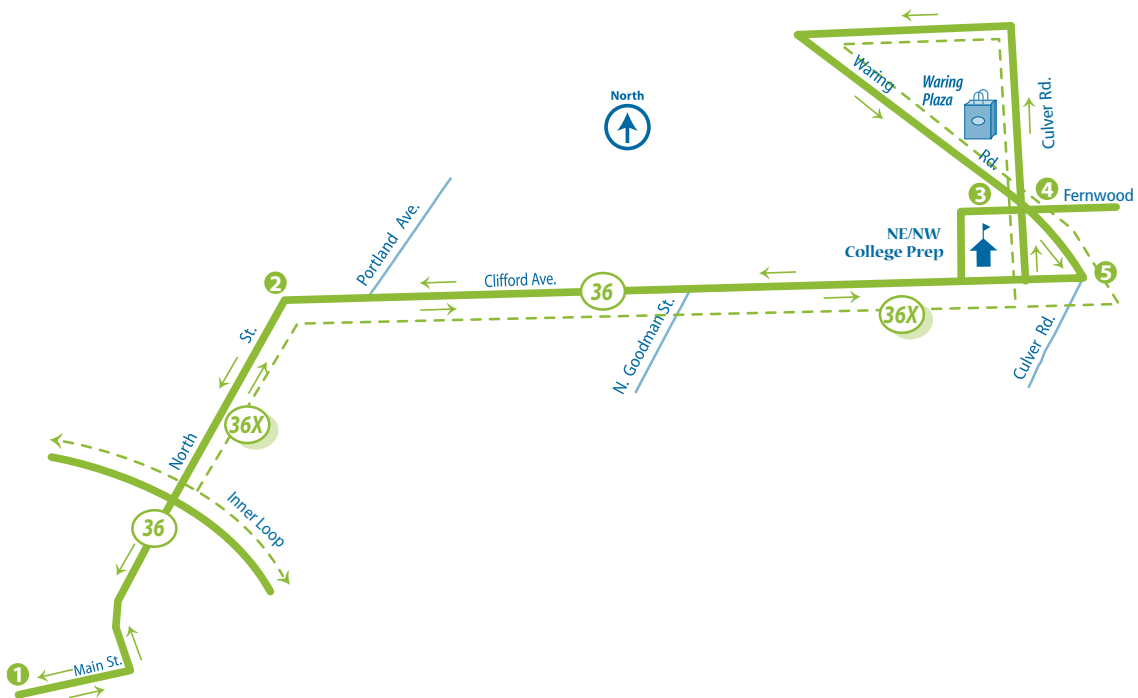

Special Travel Codes

- G Trip operates to/from Goodman & Clifford at time indicated.
- J Operates to Clifford Ave. and Culver Rd. No service to Fernwood Apartments.
- P Bus operates via Northeast/Northwest College Preparatory High School.
- X Express Transfer Service (ETS) Routes - operates on school days only. ETS Routes operate on an earlier schedule on the following dates: 9/29, 12/1/17; 2/2, 3/23 & 6/1/18.

All timetables subject to change due to weather conditions and traffic congestion.

P.M. Times In Bold

P.M. Times In Bold