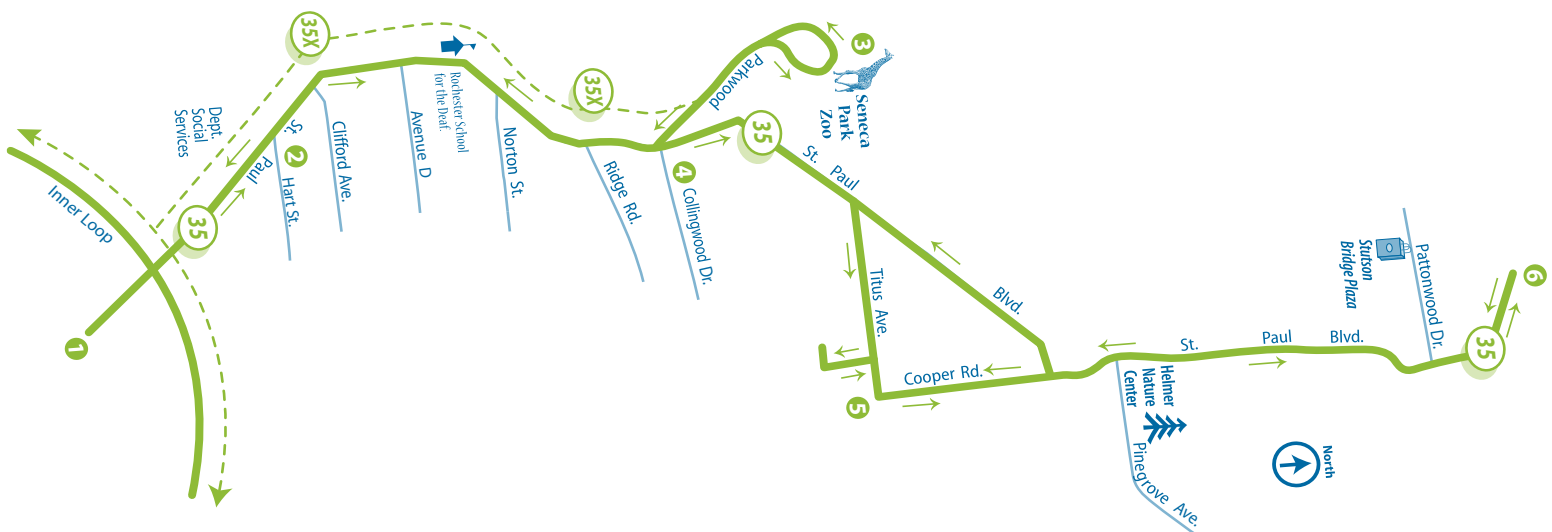

P.M. Times In Bold

Special Travel Codes

- A Bus operates outbound via Clinton Ave. to Ridge Rd. Bus leaves Ridge Rd. and operates inbound via St. Paul St.
- C Bus operates via Cooper Loop at 3:18 PM.
- D Bus operates to/from Summerville via Cooper Rd. (Does not pull into Cooper Loop)
- J Bus operates to/from Seneca Park Zoo at time indicated.
- P Bus operates to/from Irondequoit Plaza at time indicated.
- W Bus operates to/from St. Paul and Ward St.
- X Express Transfer Service (ETS) Routes - operates on school days only. ETS Routes operate on an earlier schedule on the following dates: 9/29, 12/1/17; 2/2, 3/23 & 6/1/18.
- Bus operates to/from St. Paul St. and Ridge Rd. at time indicated.

All timetables subject to change due to weather conditions and traffic congestion.