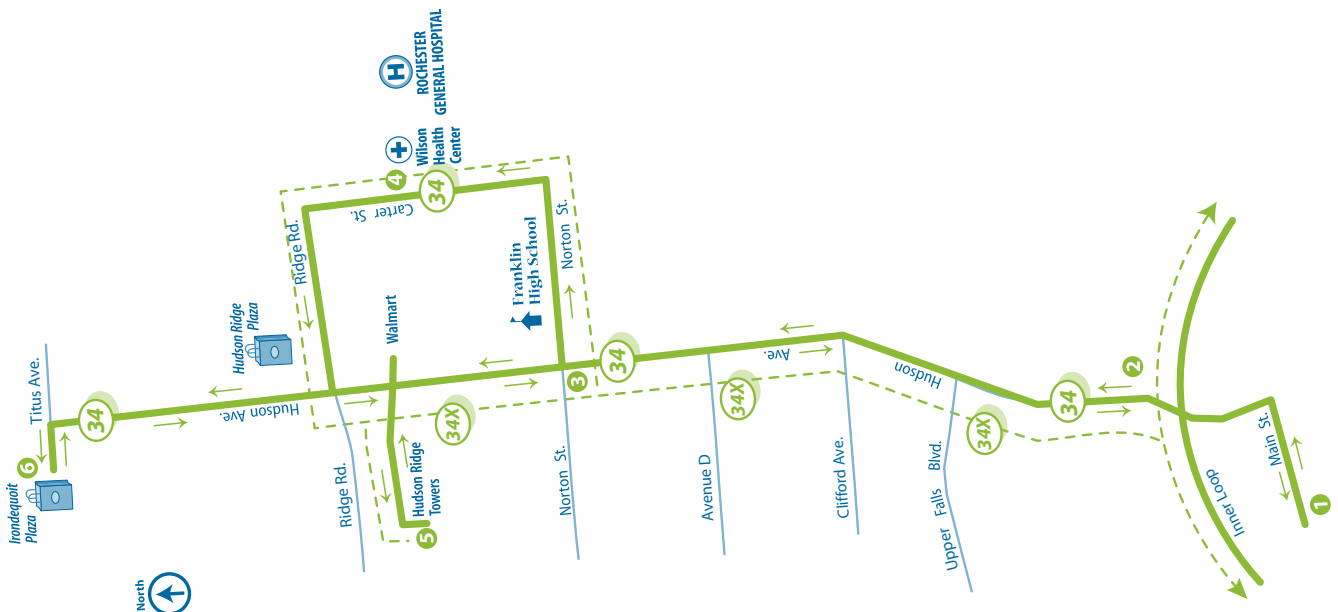

Special Travel Codes

- A Bus operates outbound via Joseph Ave. to Hudson Ridge Towers. Bus leaves Hudson Ridge Towers and operates inbound via Hudson Ave.
- C Bus operates to Hudson and Clifford at time indicated.
- F Trip operates to/from Franklin High School.
- H Bus operates to Hudson and Cleveland at time indicated.
- N Bus operates to/from North and Weld at time indicated.
- X Express Transfer Service (ETS) Routes - operates on school days only. ETS Routes operate on an earlier schedule on the following dates: 9/29, 12/1/17; 2/2, 3/23 & 6/1/18.

All timetables subject to change due to weather conditions and traffic congestion.

P.M. Times In Bold

P.M. Times In Bold

NOTE: For additional service to Walmart, please refer to the Route 41 Joseph schedule.