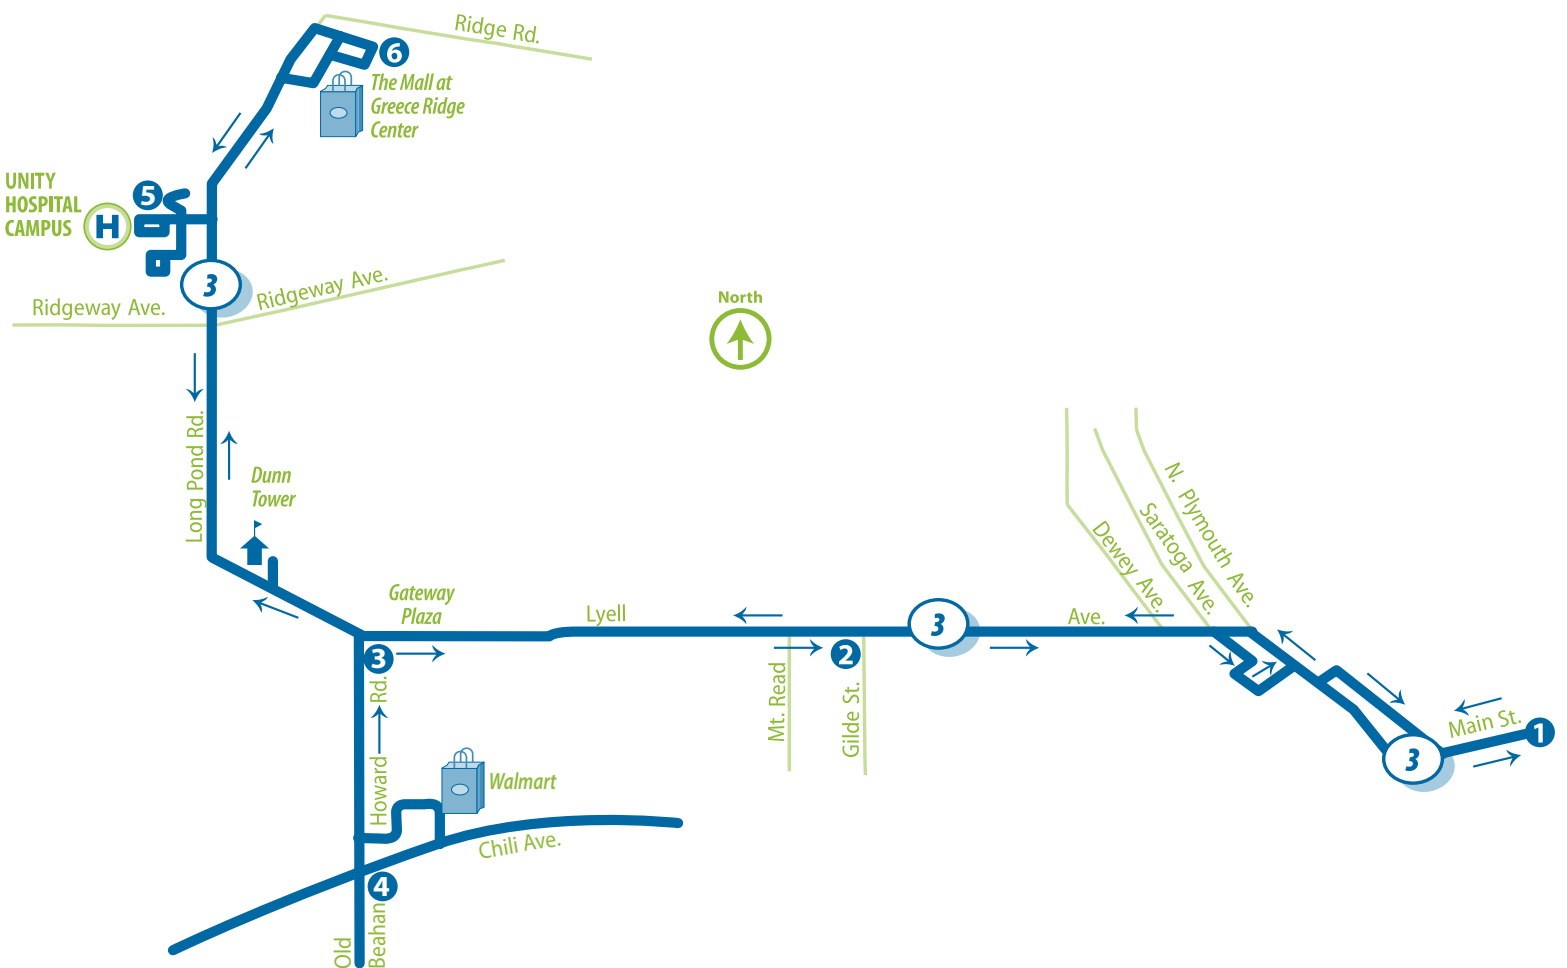

P.M. Times In Bold

P.M. Times In Bold

1. **Special Travel Codes**
2. **A** Service to Jay St. via Route 3 Lyell. Bus operates outbound via Lyell Ave. to Mt. Read Blvd. Bus leaves Mt. Read and Buffalo at 1:16 AM. Operates inbound via Jay St.
   - **G** Via ARCWorks at 8:20 AM and 3:19 PM.
   - **J** Bus operates to/from Unity Chemical Dependency at 8:57 AM, 10:06 AM, 11:03 AM, 12:24 PM, 1:04 PM, 1:34 PM, 2:29 PM, 2:59 PM, 3:54 PM and 4:34 PM.
   - **M** Bus operates to/from Hildebrandt Hospice Care (Ridgeway Ave.) at 6:29 AM, 5:53 PM and 9:35 PM. Saturdays at 6:24 AM and Sundays at 6:24 AM.
   - **N** Express bus. To/from terminals indicated via Routes 390 and 490.
   - **Q** Via Dunn Tower, Spencerport Rd.
   - **R** Bus operates to/from Greece Community Education (200 Alcott Rd) at 8:06 AM, 12:20 PM, 1:52 PM, 4:12 PM, 6:20 PM, 8:45 PM.
   - **T** Bus operates from Glide St. and Lyell Ave. at time indicated.