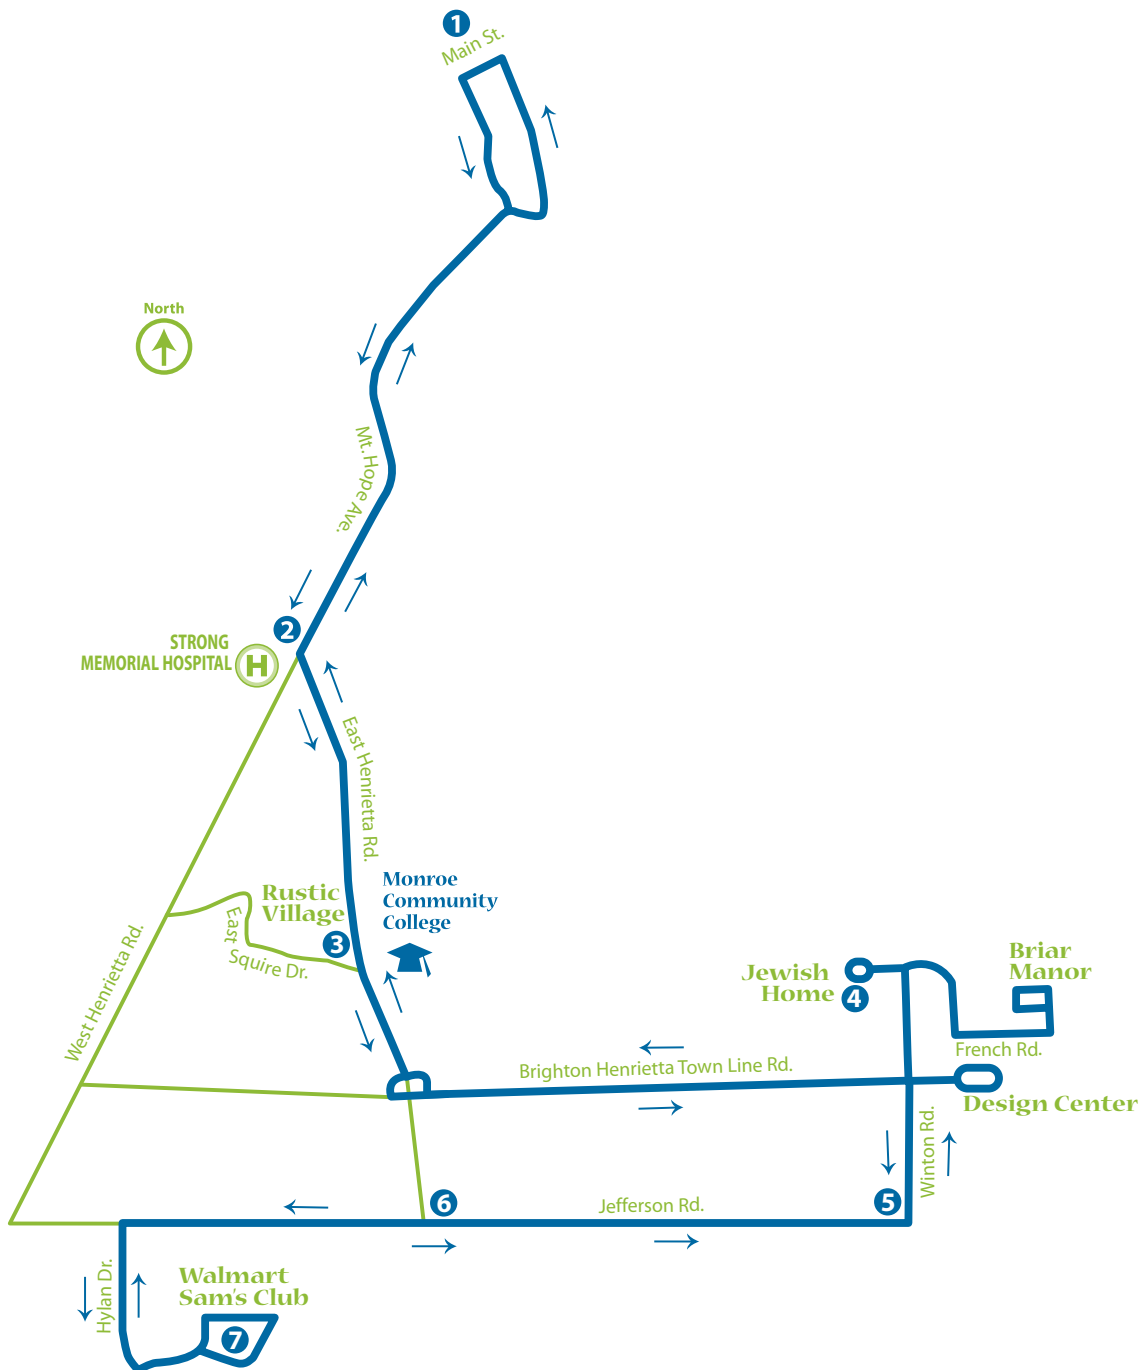

All timetables subject to change due to weather conditions and traffic congestion.

Route 23 Jefferson Rd – Saturdays

Downtown to Jefferson Rd

Jefferson Rd to Downtown

Transit Center	Mt. Hope & Elmwood	Rustic Village	W. Henrietta Rd. & Jefferson Rd.	Walmart	Jefferson Rd. & Saginaw Dr.
1	2	3	4	5	6
M7:05	M7:14	7:25	7:32	7:37	7:47
M9:30	M9:41	9:52	9:59	10:05	10:16
M10:30	M10:41	10:52	10:59	11:05	11:16
M11:30	M11:41	11:52	11:59	12:05	12:16
M12:30	M12:41	12:52	12:59	1:05	1:16
M1:30	M1:41	1:52	1:59	2:05	2:16
M2:30	M2:41	2:52	2:59	3:05	3:16
M3:30	M3:41	3:52	3:59	4:05	4:16
M4:30	M4:41	4:52	4:59	5:05	5:16
M5:30	M5:41	5:52	5:59	6:05	6:16
M7:00	M7:10	7:21	7:28	7:33	7:43
M8:00	M8:10	8:20	8:26	8:30	8:39
M10:30	M10:40	10:49	10:54	10:58	11:07