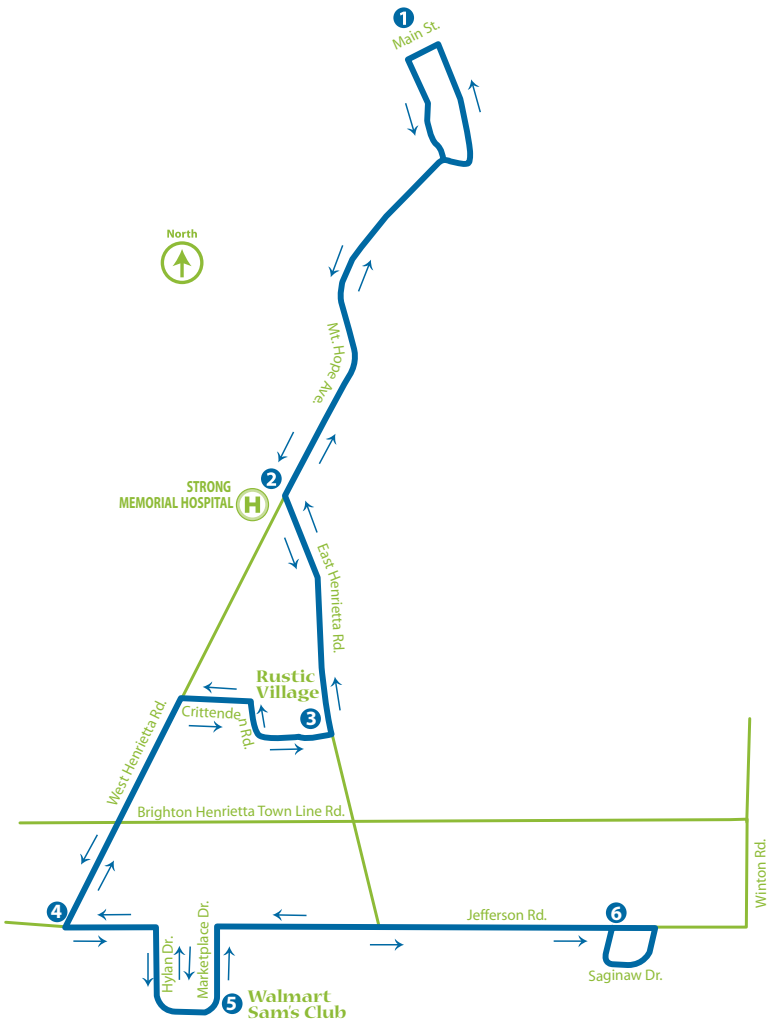

Jefferson Rd. & Saginaw Dr.	Walmart	W. Henrietta Rd. & Jefferson Rd.	Rustic Village	Mt. Hope & Elmwood	Transit Center
6	5	4	3	2	1
8:08	8:16	8:19	M8:25	8:35	8:45
10:31	10:40	10:44	M10:50	11:00	11:10
11:30	11:40	11:44	M11:50	12:00	12:10
12:30	12:40	12:44	M12:50	1:00	1:10
1:28	1:38	1:43	M1:50	2:00	2:10
2:28	2:38	2:43	M2:50	3:00	3:10
3:28	3:38	3:43	M3:50	4:00	4:10
4:28	4:38	4:43	M4:50	5:00	5:10
5:08	5:18	5:23	M5:30	5:40	5:50
6:08	6:18	6:23	M6:30	6:40	6:50
8:11	8:19	8:22	M8:28	8:36	8:45
8:31	8:39	8:42	M8:48	8:56	9:05
11:08	11:16	11:19	M11:25	11:33	11:42

Route 23 Jefferson Rd - Sundays & Holidays

Downtown to Jefferson Rd

Jefferson Rd to Downtown

Mt. Hope & Elmwood	Rustic Village	W. Henrietta Rd. & Jefferson Rd.	Walmart	Jefferson Rd. & Saginaw Dr.
1	2	3	4	5
M6:00	M6:11	6:22	6:29	6:33
M8:05	M8:17	8:29	8:36	8:42
M10:05	M10:17	10:29	10:36	10:42
M12:05	M12:17	12:29	12:36	12:42
M2:05	M2:17	2:29	2:36	2:42
M4:05	M4:17	4:29	4:36	4:42
M6:05	M6:17	6:29	6:36	6:42
M8:00	M8:10	8:20	8:26	8:31

Jefferson Rd. & Saginaw Dr.	Walmart	W. Henrietta Rd. & Jefferson Rd.	Rustic Village	Mt. Hope & Elmwood	Transit Center
6	5	4	3	2	1
7:03	7:11	7:15	M7:21	7:30	7:40
9:13	9:21	9:25	M9:31	9:40	9:50
11:13	11:21	11:25	M11:31	11:40	11:50
1:08	1:18	1:23	M1:30	1:40	1:50
3:08	3:18	3:23	M3:30	3:40	3:50
5:08	5:18	5:23	M5:30	5:40	5:50
7:09	7:19	7:24	M7:31	7:40	7:50
8:29	8:38	8:42	M8:48	8:56	9:05

P.M. Times In Bold

Bus Fares

RTS costs just $1 a ride. Want to save even more? Passes can save you money and time. Purchase them at the RTS Transit Center, on the bus, online, or other locations. For more information, visit myRTS.com, or call 585-288-1700.

$1.00	Adult Fare
$3.00	All-Day Unlimited Pass
$12.00	Stored-Value Pass
$14.00	Adult 5-Day Unlimited Pass
$56.00	Adult 31-Day Unlimited Pass
$0.50*	Seniors 65+ and persons with disabilities
$1.50*	Senior/Disabled Day Pass
$7.00*	Senior/Disabled 5-Day Pass
$28.00*	Senior/Disabled 31-Day Pass
$0.50	Children age 6-11
FREE	Children age 5 and under (Limit 3 children per fare-paying adult)

* Seniors 65+ and persons with disabilities pay half fare with a Medicare, SCAC Low-Fare, or RTS Half-Fare Card – Monday-Friday from 9:00AM-3:30PM and after 6:30PM. And all day Saturday, Sunday, and holidays.

RTS operates on a Sunday schedule on New Year's Day, Memorial Day, Independence Day, Labor Day, Thanksgiving, and Christmas Day. Holidays not listed above operate on a regular RTS schedule.

Customer Service Information
Call: 585-288-1700 or 888-288-3777
(TDD Customers: 585-654-0210)

Online:
Visit our website at myRTS.com or visit myRTS.com/Contact-Us
Write:
RTS Customer Service Center
1372 East Main Street
Rochester, NY 14609

Lose Something?
Call Lost & Found at 585-654-0610

Text RTS to 22828 to join our email newsletter!

We are happy to provide schedules in other languages. Please call RTS at 585-288-1700.

Para atención en español, por favor llamar al (585) 288-1700.

Keyword: enjoyRTS

myRTS.com