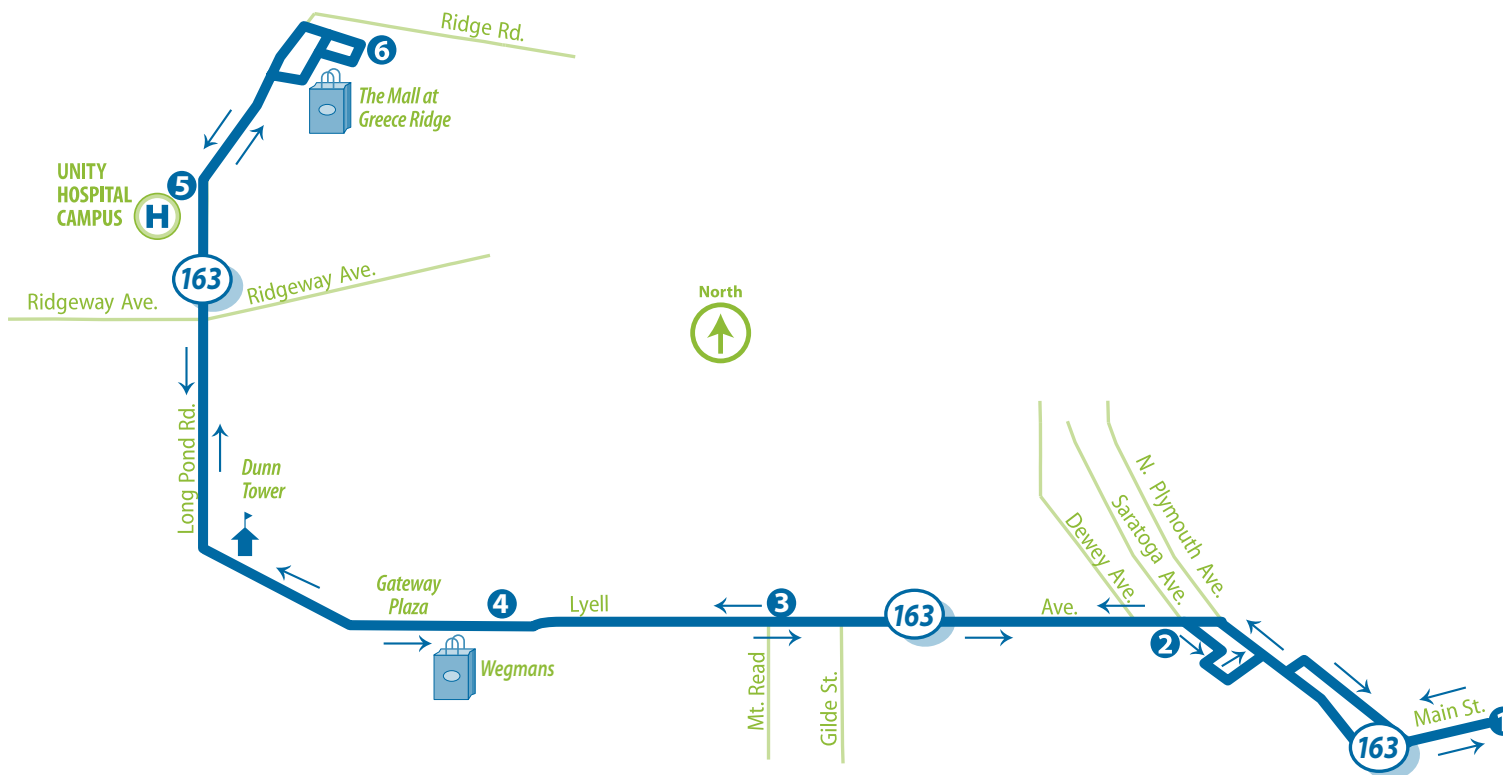

163 Lyell ROC-it — Weekdays

Downtown to Lyell

Lyell to Downtown

Transit Center	Lyell & Saratoga	Lyell & Mt. Read	Lyell Ave. Wegmans	Long Pond at Unity Hospital Entrance	Greece Ridge Ctr. Entrance 10	Greece Ridge Ctr. Entrance 10	Long Pond at Unity Hospital Entrance	Lyell Ave. Wegmans	Lyell & Mt. Read	Lyell & Saratoga	Transit Center
1	2	3	4	5	6	6	5	4	3	2	1
9:15	9:24	9:31	9:36	9:41	9:48	9:55	10:02	10:08	10:13	10:19	10:27
10:15	10:24	10:31	10:36	10:41	10:49	10:54	11:01	11:07	11:12	11:18	11:26
11:15	11:24	11:31	11:36	11:41	11:49	11:54	12:01	12:07	12:12	12:18	12:26
12:10	12:19	12:26	12:31	12:36	12:44	12:49	12:56	1:02	1:07	1:13	1:21
2:10	2:19	2:26	2:31	2:36	2:44	2:49	2:56	3:02	3:07	3:13	3:21
3:10	3:19	3:25	3:30	3:35	3:43	3:45	3:52	3:57	4:01	4:07	4:15
4:10	4:20	4:27	4:32	4:38	4:46	4:50	4:57	5:03	5:08	5:14	5:23
4:50	5:00	5:07	5:13	5:19	5:27	5:31	5:38	5:44	5:49	5:55	6:03
5:50	6:00	6:07	6:12	6:17	6:25	6:28	6:35	6:41	6:46	6:52	7:00

P.M. Times In Bold

P.M. Times In Bold

NOTE:
The Route 163 ROC-it buses to/from Downtown service the following bus stops only. (See RT. 3G/3W Lyell for additional service.)

OUTBOUND:
Main & State
Plymouth & Brown
Lyell & Saratoga
Lyell & Cameron
Lyell & Rutter
Lyell & Mt Read
Lyell & Greenville
Lyell & Lee
Lyell & Rossmore (opposite Wegmans)
Spencerport & Dunn Tower
Long Pond & Auburn
Long Pond & Ridgeway
Long Pond & Weiland (Unity Hospital)
Long Pond & Holmes
Greece Ridge Mall
(All bus stops)

INBOUND:
Greece Ridge Mall
(All bus stops)
Long Pond & Unity Hospital Entrance
Long Pond & Ridgeway
Long Pond & Norwood
Spencerport & Westport Manor Apts
Lyell & Rossmore (Wegmans)
Lyell & Lee Rd Ext
Lyell & Harcourt
Lyell & Mt Read
Lyell & Hague
Lyell & Child
Lyell & Saratoga
State & Jay
State & Commercial
State & Brown
State & Platt
Main & Aqueduct

All timetables subject to change due to weather conditions and traffic congestion.