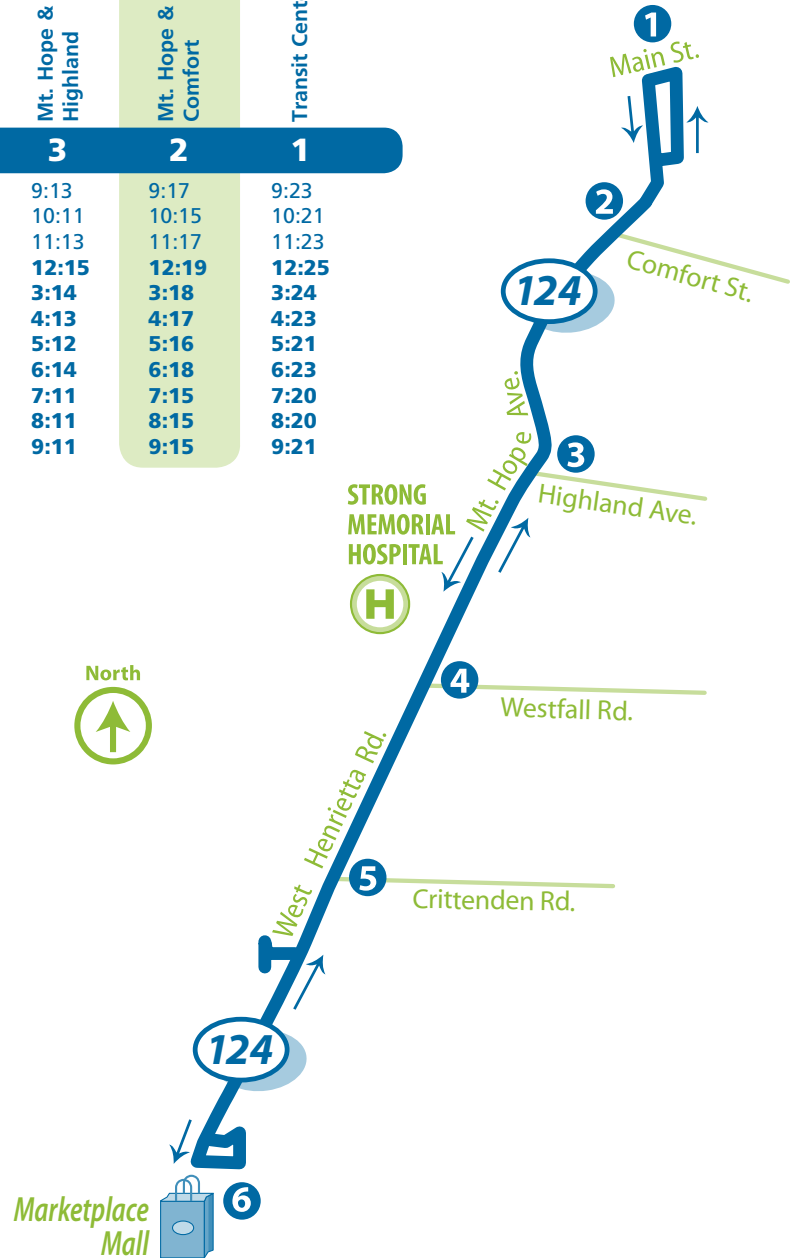

124 Marketplace ROC-it — Weekdays

Downtown to Marketplace

Marketplace to Downtown

Transit Center	Mt. Hope & Comfort	Mt. Hope & Highland	Mt. Hope & Westfall	W. Henrietta & Crittenden	Marketplace Mall	Marketplace Mall	W. Henrietta & Crittenden	Mt. Hope & Westfall	Mt. Hope & Highland	Mt. Hope & Comfort	Transit Center
1	2	3	4	5	6	6	5	4	3	2	1
8:31	8:37	8:41	8:46	DL8:49	8:57	8:59	9:05	9:08	9:13	9:17	9:23
9:30	9:35	9:40	9:45	L9:48	9:54	9:58	10:04	10:06	10:11	10:15	10:21
10:30	10:35	10:40	10:45	L10:48	10:54	10:58	11:05	11:08	11:13	11:17	11:23
D11:30	D11:35	D11:40	D11:45	DL11:48	11:56	12:00	12:07	12:10	12:15	12:19	12:25
D2:30	D2:36	D2:41	D2:46	DL2:49	2:56	2:58	3:06	3:09	3:14	3:18	3:24
3:30	3:35	3:40	3:45	L3:48	3:54	3:56	4:04	4:07	4:13	4:17	4:23
4:30	4:35	4:40	4:45	L4:48	4:54	4:56	5:03	5:06	5:12	5:16	5:21
5:30	5:35	5:40	5:45	L5:48	5:54	5:58	6:06	6:09	6:14	6:18	6:23
6:30	6:35	6:39	6:44	L6:47	6:53	6:56	7:03	7:06	7:11	7:15	7:20
7:30	7:35	7:39	7:44	L7:47	7:53	7:56	8:03	8:06	8:11	8:15	8:20
8:30	8:34	8:38	8:43	L8:46	8:52	8:56	9:03	9:06	9:11	9:15	9:21

P.M. Times In Bold

P.M. Times In Bold

NO SATURDAY, SUNDAY OR HOLIDAY SERVICE

Special Travel Codes

- D Bus operates to Strong Ties, 2613 W. Henrietta Rd at the following times: 8:51 AM, 11:50 AM and 2:50 PM.
- L Bus stops on W. Henrietta Rd. at MCC Applied Tech at time indicated.

NOTE:

The Route 124 Marketplace ROC-it buses to/from Downtown service the following bus stops only. (See Rt 24 for additional services)

OUTBOUND:

- Transit Center
- South & Court
- Mt. Hope & Comfort
- Mt. Hope & Cypress
- Mt. Hope & Highland
- Mt. Hope & Celebration
- Mt. Hope & Westmoreland
- West Henrietta & MCC Applied Tech
- West Henrietta & Movies 10
- West Henrietta & Opposite Jay Scutti Blvd
- West Henrietta & Dorschel Toyota
- Marketplace Mall

INBOUND:

- Marketplace Mall
- West Henrietta & Jefferson
- West Henrietta Opposite Kwik Fill
- West Henrietta & Crittenden
- Mt Hope & Westfall
- Mt Hope & Opposite Celebration Dr
- Mt Hope & Highland
- Mt Hope & Cypress
- Mt Hope & Comfort
- Clinton & Court
- Transit Center

All timetables subject to change due to weather conditions and traffic congestion.