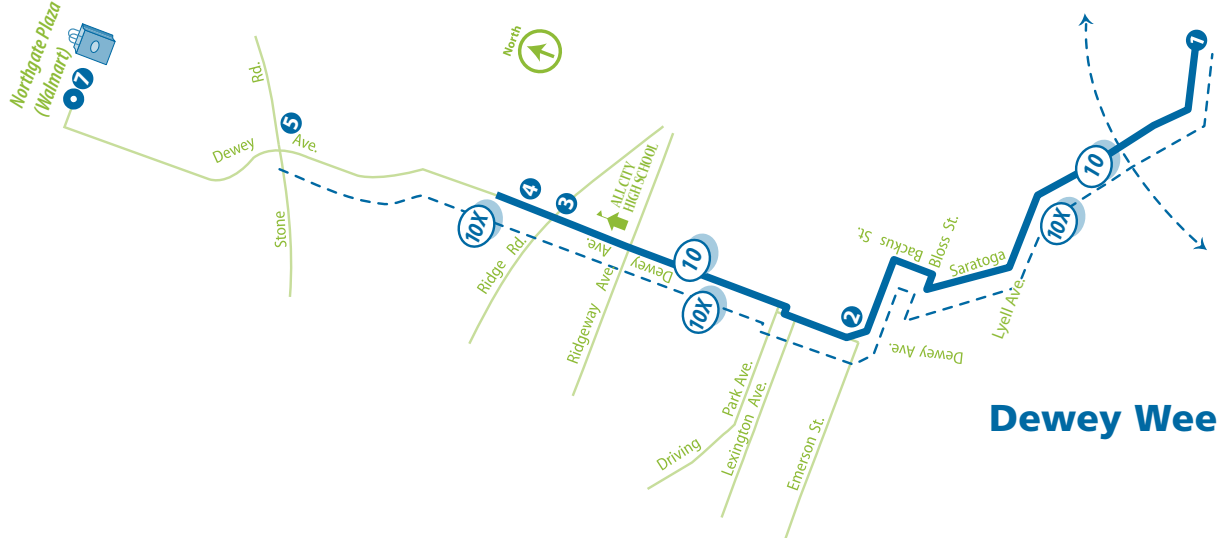

Special Travel Codes

K Bus operates to/from Bryant and Stratton at 12:53 PM and 8:59 PM.

M Bus operates to/from Marshall Campus.

O Bus continues to/from Dewey Ave. and Burling Rd./Studley St. at time indicated.

X Express Transfer Service (ETS) Routes - operates on school days only. ETS Routes operate on an earlier schedule on the following dates: 9/29, 12/1/17; 2/2, 3/23 & 6/1/18.

Y Bus continues to layover at Northgate Plaza (Walmart).

All timetables subject to change due to weather conditions and traffic congestion.

P.M. Times In Bold

P.M. Times In Bold

Dewey Weekday Map

10/10X Dewey — Weekday Evenings

Downtown to Dewey

Dewey to Downtown

Transit Center	Dewey & Emerson	Dewey & Ridge	Mt. Read & Maiden	Northgate Plaza (Walmart)	Affinity Orchard	Dewey & Latta	Affinity Orchard	Dewey & Latta	Northgate Plaza (Walmart)	Mt. Read & Maiden	Dewey & Ridge	Dewey & Emerson	Transit Center
1	2	3	6	7	8	9	8	9	7	6	3	2	1
K8:00	K8:15	K8:28	K8:37	K8:46	K8:55	Y9:09	K8:55	9:08	8:23	8:29	8:38	8:50	9:05
9:15	9:29	9:41	9:50	9:57	10:07	Y10:15	10:07	10:13	9:43	9:49	9:57	10:08	10:20
10:30	10:44	10:56	11:05	11:12	11:21	Y11:29	11:21	11:28	10:57	11:03	11:12	11:23	11:36
11:45	11:58	12:09	12:17	12:24	12:32	Y12:40			12:14	12:20	12:29	12:38	12:50
1:00	1:13	1:24											

P.M. Times In Bold

P.M. Times In Bold

**Evening/Weekend Map on Reverse Side