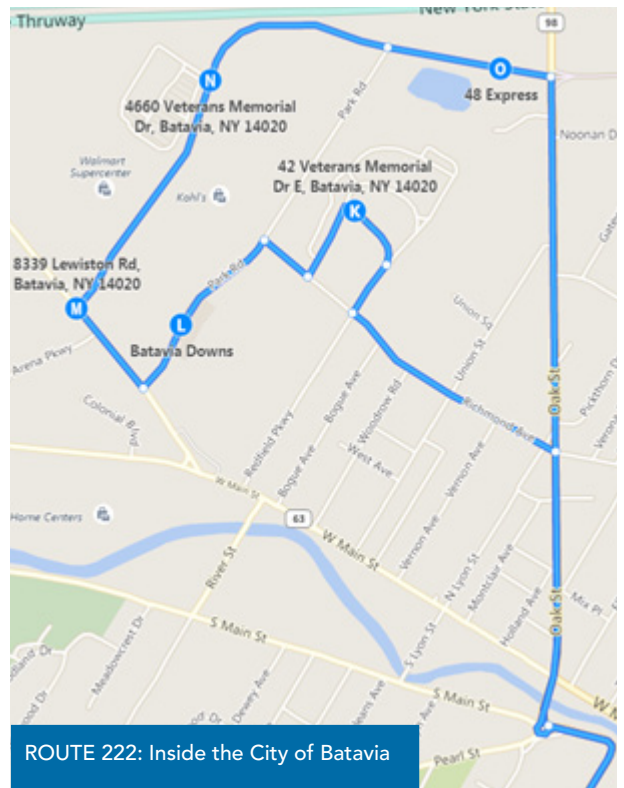

## ROUTE 221: Village of Warsaw

## ROUTE 222: Batavia/Attica (Tuesday, Wednesday, Thursday only)

A - Big Lots, 12189 Rte. 16 Yorkshire	6:45am	10:10am	1:30pm
B - Java Center, Rte. 78 & Rte. 98	7:10am	10:35am	2:00pm
C - Java Village, Welch Rd. & 78	7:15am	10:45am	2:10pm
D - Strykersville, Main St. & Perry Rd.	7:20am	10:50am	2:15pm
E - Sheldon, 1380 Centerline Rd.	7:30am	11:00am	2:25pm
F - Bennington, 905 Alleghany Rd. Attica, 19 High St.	7:45am	11:15am	2:35pm
Attica, 61 Sokol Dr.	•••	•••	•••
G - TOPS, 151 Prospect St., Attica Meets Route 229	8:05am	11:35am	2:53pm
H - Alexander, 20A & 98	8:10am	11:40am	2:56pm
I - Batavia VA Hosp., 222 Richmond Av.	8:25am	11:53am	3:11pm
J - Batavia Downs	•••	•••	•••
<b>K - Kmart, 8363 Lewiston Rd. Connects to RTS Genesee</b>	<b>8:30am</b>	<b>11:55am</b>	<b>3:15pm</b>
L - 48 Express ,8204 Park Rd.	•••	•••	•••
H - Alexander, 20A & 98	8:50am	12:15pm	3:35pm
G - TOPS, 151 Prospect St., Attica Meets Route 229	8:55am	12:20pm	3:40pm
Attica, 61 Sokol Dr.	•••	•••	•••
Attica, 19 High St.	•••	•••	•••
F - Bennington, 905 Alleghany Rd.	9:05am	12:30pm	3:50pm
E - Sheldon, 1380 Centerline Rd.	9:15am	12:45pm	4:00pm
D - Strykersville, Main St. & Perry Rd.	9:20am	12:50pm	4:05pm
C - Java Village, Welch Rd. & 78	9:25am	12:55pm	4:10pm
B - Java Center, Rte. 78 & Rte. 98	9:30am	1:00pm	4:15pm
A - Big Lots, 12189 Rte. 16 Yorkshire	9:50am	1:20pm	4:35pm

### ROUTE 222: Arcade to Batavia

ROUTE 222: Inside the Village of Attica

ROUTE 222: Inside the City of Batavia