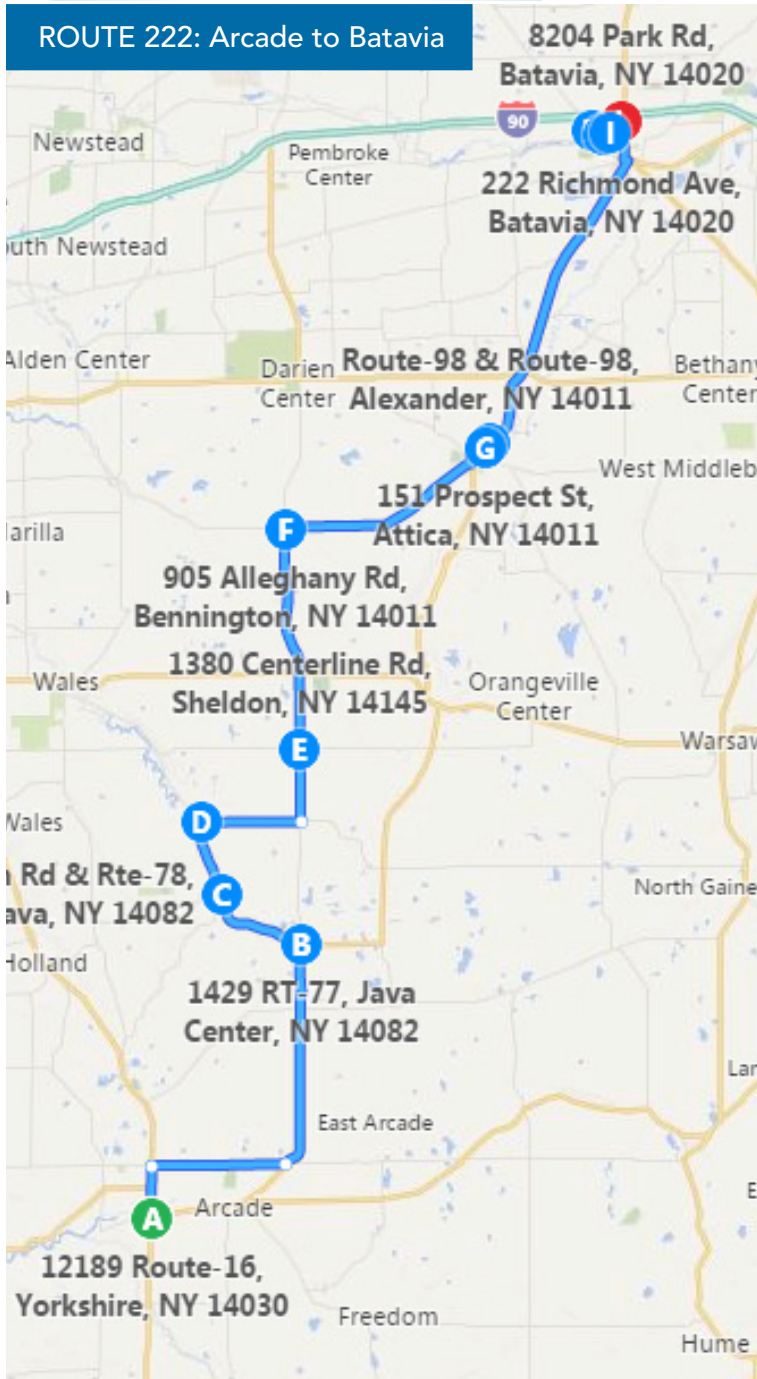

ROUTE 222: Batavia/Attica (Tuesday, Wednesday, Thursday only)

A - Big Lots, 12189 Rte. 16 Yorkshire	6:45am	10:10am	1:30pm
B - Java Center, Rte. 78 & Rte. 98	7:10am	10:35am	2:00pm
C - Java Village, Welch Rd. & 78	7:15am	10:45am	2:10pm
D - Strykersville, Main St. & Perry Rd.	7:20am	10:50am	2:15pm
E - Sheldon, 1380 Centerline Rd.	7:30am	11:00am	2:25pm
F - Bennington, 905 Alleghany Rd. Attica, 19 High St.	7:45am	11:15am	2:35pm
Attica, 61 Sokol Dr.	•••	•••	•••
G - TOPS, 151 Prospect St., Attica Meets Route 229	8:05am	11:35am	2:53pm
H - Alexander, 20A & 98	8:10am	11:40am	2:56pm
I - Batavia VA Hosp., 222 Richmond Av.	8:25am	11:53am	3:11pm
J - Batavia Downs	•••	•••	•••
K - Kmart, 8363 Lewiston Rd. Connects to RTS Genesee	8:30am	11:55am	3:15pm
L - 48 Express ,8204 Park Rd.	•••	•••	•••
H - Alexander, 20A & 98	8:50am	12:15pm	3:35pm
G - TOPS, 151 Prospect St., Attica Meets Route 229	8:55am	12:20pm	3:40pm
Attica, 61 Sokol Dr.	•••	•••	•••
Attica, 19 High St.	•••	•••	•••
F - Bennington, 905 Alleghany Rd.	9:05am	12:30pm	3:50pm
E - Sheldon, 1380 Centerline Rd.	9:15am	12:45pm	4:00pm
D - Strykersville, Main St. & Perry Rd.	9:20am	12:50pm	4:05pm
C - Java Village, Welch Rd. & 78	9:25am	12:55pm	4:10pm
B - Java Center, Rte. 78 & Rte. 98	9:30am	1:00pm	4:15pm
A - Big Lots, 12189 Rte. 16 Yorkshire	9:50am	1:20pm	4:35pm

••• The bus services these areas by request only.

ROUTE 222: Arcade to Batavia