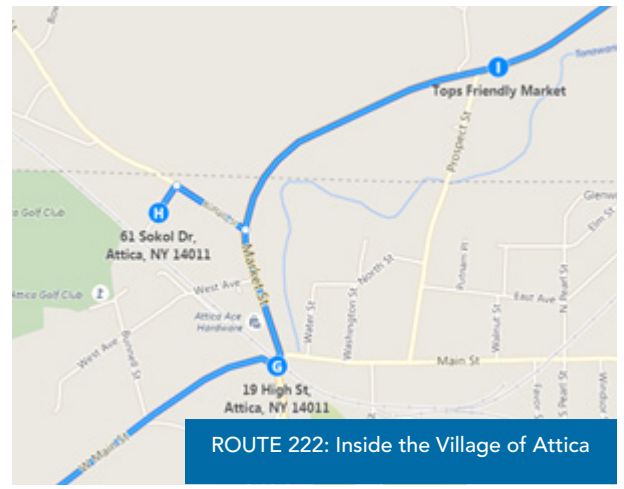

## ROUTE 221: Village of Warsaw

## ROUTE 222: Arcade/Batavia

RTS Wyoming wants to do more than get you to your destination safely and on time. We want to make your ride enjoyable, too.

So no matter where you're going, we hope you enjoy the ride!

## ROUTE 222: Batavia/Attica (Tuesday, Wednesday, Thursday only)

A - Big Lots, 12189 Rte. 16 Yorkshire	6:45am	10:10am	1:30pm
B - Java Center, Rte. 78 & Rte. 98	7:10am	10:35am	2:00pm
C - Java Village, Welch Rd. & 78	7:15am	10:45am	2:10pm
D - Strykersville, Main St. & Perry Rd.	7:20am	10:50am	2:15pm
E - Sheldon, 1380 Centerline Rd.	7:30am	11:00am	2:25pm
F - Bennington, 905 Alleghany Rd. Attica, 19 High St.	7:45am	11:15am	2:35pm
Attica, 61 Sokol Dr.	•••	•••	•••
G - TOPS, 151 Prospect St., Attica Meets Route 229	8:05am	11:35am	2:53pm
H - Alexander, 20A & 98	8:10am	11:40am	2:56pm
I - Batavia VA Hosp., 222 Richmond Av.	8:25am	11:53am	3:11pm
J - Batavia Downs	•••	•••	•••
<b>K - Kmart, 8363 Lewiston Rd. Connects to RTS Genesee</b>	<b>8:30am</b>	<b>11:55am</b>	<b>3:15pm</b>
L - 48 Express ,8204 Park Rd.	•••	•••	•••
H - Alexander, 20A & 98	8:50am	12:15pm	3:35pm
G - TOPS, 151 Prospect St., Attica Meets Route 229	8:55am	12:20pm	3:40pm
Attica, 61 Sokol Dr.	•••	•••	•••
Attica, 19 High St.	•••	•••	•••
F - Bennington, 905 Alleghany Rd.	9:05am	12:30pm	3:50pm
E - Sheldon, 1380 Centerline Rd.	9:15am	12:45pm	4:00pm
D - Strykersville, Main St. & Perry Rd.	9:20am	12:50pm	4:05pm
C - Java Village, Welch Rd. & 78	9:25am	12:55pm	4:10pm
B - Java Center, Rte. 78 & Rte. 98	9:30am	1:00pm	4:15pm
A - Big Lots, 12189 Rte. 16 Yorkshire	9:50am	1:20pm	4:35pm

### ROUTE 222: Arcade to Batavia

ROUTE 222: Inside the Village of Attica

ROUTE 222: Inside the City of Batavia