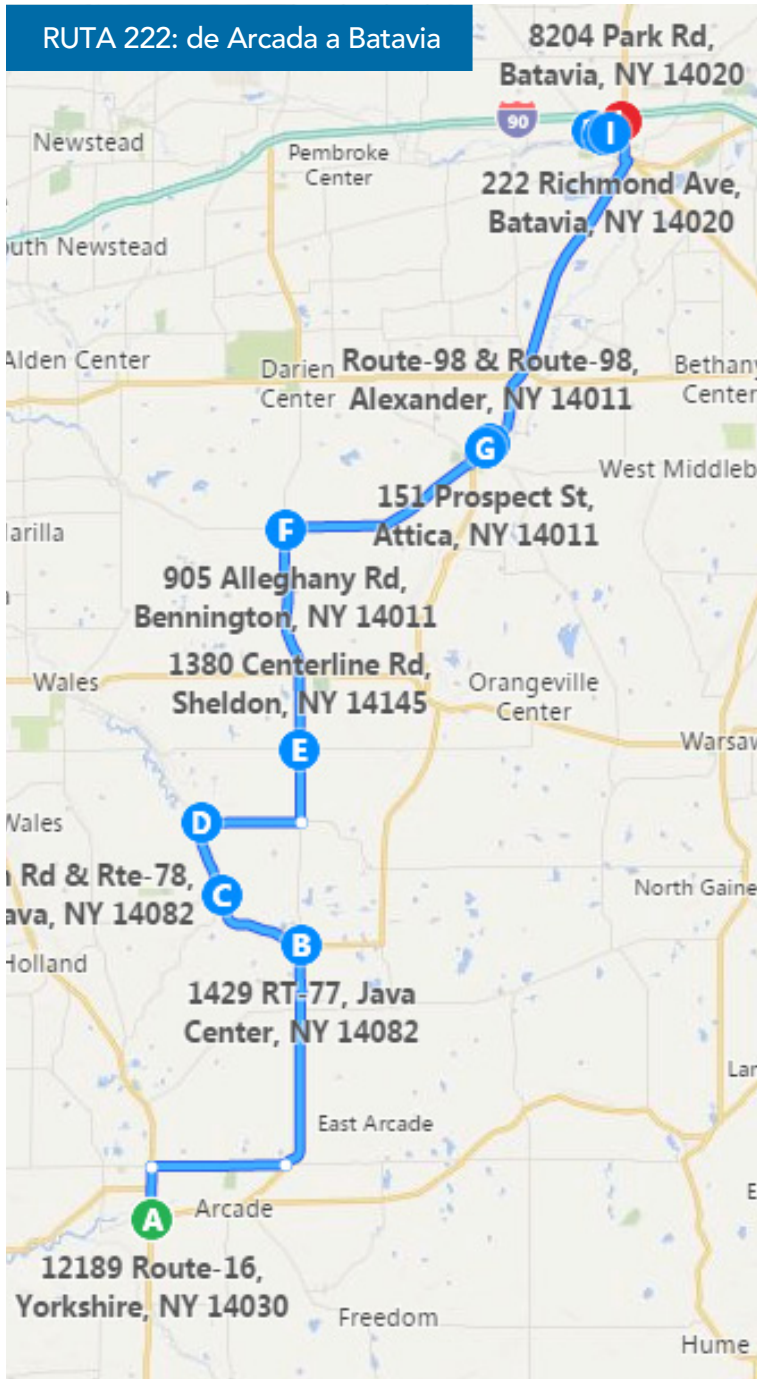

# RUTA 221: Pueblo de Warsaw

## RUTA 222: Batavia/Attica (Tuesday, Wednesday, Thursday only)

A - Big Lots, 12189 Ruta 16 Yorkshire	6:45 a.m.	10:10 a.m.	1:30 p.m.
B - Java Center, Ruta 78 y Ruta 98	7:10 a.m.	10:35 a.m.	2:00 p.m.
C - Java Village, Welch Rd. y 78	7:15 a.m.	10:45 a.m.	2:10 p.m.
D - Strykersville, Main St. y Perry Rd.	7:20 a.m.	10:50 a.m.	2:15 p.m.
E - Sheldon, 1380 Centerline Rd.	7:30 a.m.	11:00 a.m.	2:25 p.m.
F - Bennington, 905 Alleghany Rd.	7:45 a.m.	11:15 a.m.	2:35 p.m.
Attica, 19 High St.	...	...	...
Attica, 61 Sokol Dr.	...	...	...
G - TOPS, 151 Prospect St., Attica Se cruza con la Ruta 229.	8:05 a.m.	11:35 a.m.	2:53 p.m.
H - Alexander, 20A y 98	8:10 a.m.	11:40 a.m.	2:56 p.m.
I - Batavia VA Hosp., 222 Richmond Av.	8:25 a.m.	11:53 a.m.	3:11 p.m.
J - Batavia Downs	...	...	...
K - Kmart, 8363 Lewiston Rd. Se conecta con RTS Genesee	8:30 a.m.	11:55 a.m.	3:15 p.m.
L - 48 Express, 8204 Park Rd.	...	...	...
H - Alexander, 20A y 98	8:50 a.m.	12:15 p.m.	3:35 p.m.
G - TOPS, 151 Prospect St., Attica Se cruza con la Ruta 229.	8:55 a.m.	12:20 p.m.	3:40 p.m.
Attica, 61 Sokol Dr.	...	...	...
Attica, 19 High St.	...	...	...
F - Bennington, 905 Alleghany Rd.	9:05 a.m.	12:30 p.m.	3:50 p.m.
E - Sheldon, 1380 Centerline Rd.	9:15 a.m.	12:45 p.m.	4:00 p.m.
D - Strykersville, Main St. y Perry Rd.	9:20 a.m.	12:50 p.m.	4:05 p.m.
C - Java Village, Welch Rd. y 78	9:25 a.m.	12:55 p.m.	4:10 p.m.
B - Java Center, Ruta 78 y Ruta 98	9:30 a.m.	1:00 p.m.	4:15 p.m.
A - Big Lots, 12189 Ruta 16 Yorkshire	9:50 a.m.	1:20 p.m.	4:35 p.m.

Solo se ofrecen servicios en estas zonas con reserva previa.

RUTA 222: Dentro del pueblo de Attica

RUTA 222: Dentro de la ciudad de Batavia

## RUTA 222: de Arcada a Batavia