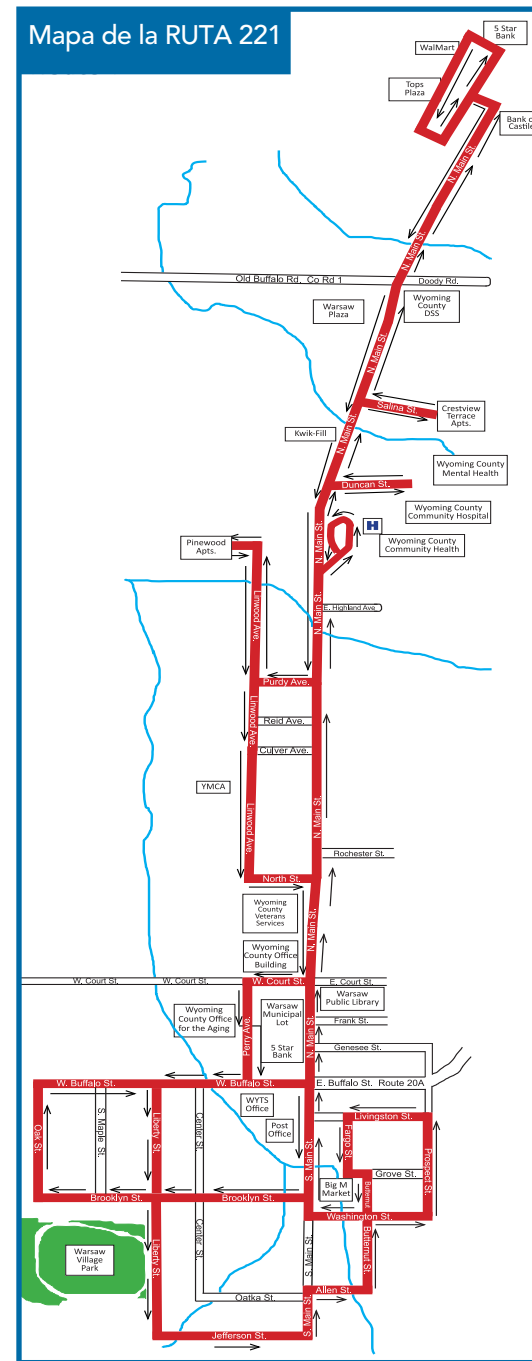

Paradas de autobús adicionales para la ruta 221

En dirección norte

Allen St. y Main St.
Allen St. y Butternut St.
Butternut St. y Washington St.
Washington St. y Prospect St.
Prospect St. y Livingston St.
Livingston St. y Fargo St.
Grove St. y Butternut St.
Washington St. y S. Main St.
Big M Market — S. Main St.
N. Main St. y Frank St.
N. Main St. y Elm St.
Rochester St. y Main St.
246 N. Main St.
N. Main St. y E. Highland Ave.
Wyoming Cty. Comm. Hosp.
400 N. Main St.
Wyoming Cty. Mental Health en 39 Duncan St.
408 N. Main St.
422 N. Main St.
Crestview Terr. Apts. (Salina St.)
Salina St. y N. Main St.
450 N. Main St.
Wyoming Cty. Dept. of Soc. Ser.
466 N. Main St.
2459 N. Main St. Walmart/Tops Plaza, N. Main St.

En dirección sur

Tops Markets/Tops Plaza, N. Main St.
Warsaw Plaza, N. Main St.
Kwik-Fill (frente a 422 N. Main St.)
N. Main St. y Purdy Ave.
Pinewood Apts. - 297 Linwood St.
Linwood Ave. y Purdy Ave.
Linwood Ave. y Reid Ave.
Linwood Ave. y Culver Ext.
YMCA, Linwood Ave.
Linwood Ave. y North St.
North St. y N. Main St.
Bus Shelter en W. Court St.
Municipal Lot, N. Main St.
5 Star Bank (atrás), N. Main St.
113 W. Buffalo St.
Liberty St. y W. Buffalo St.
Liberty St. y W. Brooklyn St.
W. Brooklyn St. y Maple St.
W. Brooklyn St. y Oak St.
50 Oak St.
Oak St. y W. Buffalo St.
W. Buffalo y Center St.
100 W. Buffalo St.
65 S. Main St.
W. Brooklyn y Center St.
Warsaw Village Park, Liberty St.
Liberty St. y Jefferson St.
Jefferson St. y Main St.

Mapa de la RUTA 221

Disponible a partir del 1 de Enero de 2018

RUTA 221: Pueblo de Warsaw

RUTA 222: Arcade/Batavia

En RTS Wyoming, no solo deseamos llevarlo a su destino de forma segura y puntual. También queremos que tenga un viaje agradable. Por eso, esperamos que disfrute del viaje sin importar adónde vaya.

18 West Buffalo Street
Warsaw, NY 14569

585-786-6050

myRTS.com/Wyoming