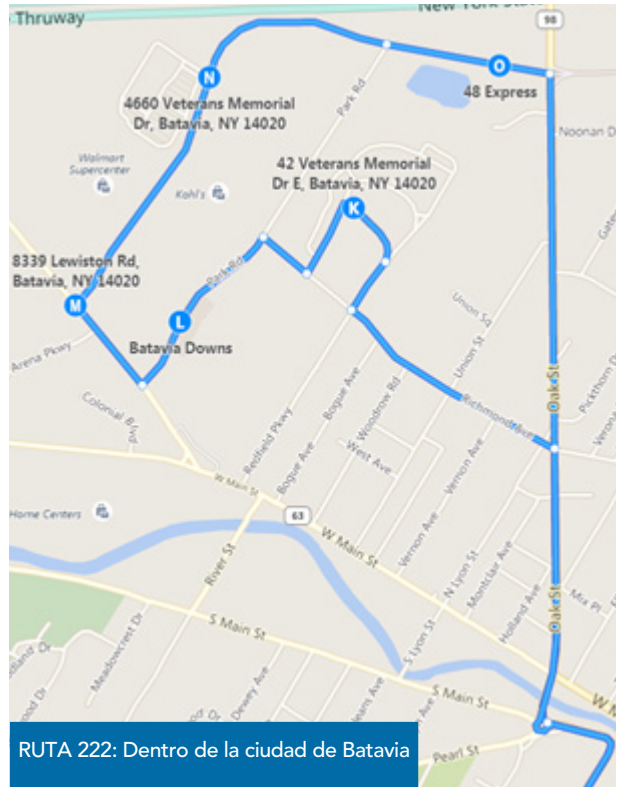

## RUTA 222: Batavia/Attica (Tuesday, Wednesday, Thursday only)

A - Big Lots, 12189 Ruta 16 Yorkshire	6:45 a.m.	10:10 a.m.	1:30 p.m.
B - Java Center, Ruta 78 y Ruta 98	7:10 a.m.	10:35 a.m.	2:00 p.m.
C - Java Village, Welch Rd. y 78	7:15 a.m.	10:45 a.m.	2:10 p.m.
D - Strykersville, Main St. y Perry Rd.	7:20 a.m.	10:50 a.m.	2:15 p.m.
E - Sheldon, 1380 Centerline Rd.	7:30 a.m.	11:00 a.m.	2:25 p.m.
F - Bennington, 905 Alleghany Rd.	7:45 a.m.	11:15 a.m.	2:35 p.m.
Attica, 19 High St.	...	...	...
Attica, 61 Sokol Dr.	...	...	...
G - TOPS, 151 Prospect St., Attica Se cruza con la Ruta 229.	8:05 a.m.	11:35 a.m.	2:53 p.m.
H - Alexander, 20A y 98	8:10 a.m.	11:40 a.m.	2:56 p.m.
I - Batavia VA Hosp., 222 Richmond Av.	8:25 a.m.	11:53 a.m.	3:11 p.m.
J - Batavia Downs	...	...	...
K - Kmart, 8363 Lewiston Rd. Se conecta con RTS Genesee	8:30 a.m.	11:55 a.m.	3:15 p.m.
L - 48 Express, 8204 Park Rd.	...	...	...
H - Alexander, 20A y 98	8:50 a.m.	12:15 p.m.	3:35 p.m.
G - TOPS, 151 Prospect St., Attica Se cruza con la Ruta 229.	8:55 a.m.	12:20 p.m.	3:40 p.m.
Attica, 61 Sokol Dr.	...	...	...
Attica, 19 High St.	...	...	...
F - Bennington, 905 Alleghany Rd.	9:05 a.m.	12:30 p.m.	3:50 p.m.
E - Sheldon, 1380 Centerline Rd.	9:15 a.m.	12:45 p.m.	4:00 p.m.
D - Strykersville, Main St. y Perry Rd.	9:20 a.m.	12:50 p.m.	4:05 p.m.
C - Java Village, Welch Rd. y 78	9:25 a.m.	12:55 p.m.	4:10 p.m.
B - Java Center, Ruta 78 y Ruta 98	9:30 a.m.	1:00 p.m.	4:15 p.m.
A - Big Lots, 12189 Ruta 16 Yorkshire	9:50 a.m.	1:20 p.m.	4:35 p.m.

Solo se ofrecen servicios en estas zonas con reserva previa.

RUTA 222: Dentro del pueblo de Attica

RUTA 222: Dentro de la ciudad de Batavia

## RUTA 222: de Arcada a Batavia