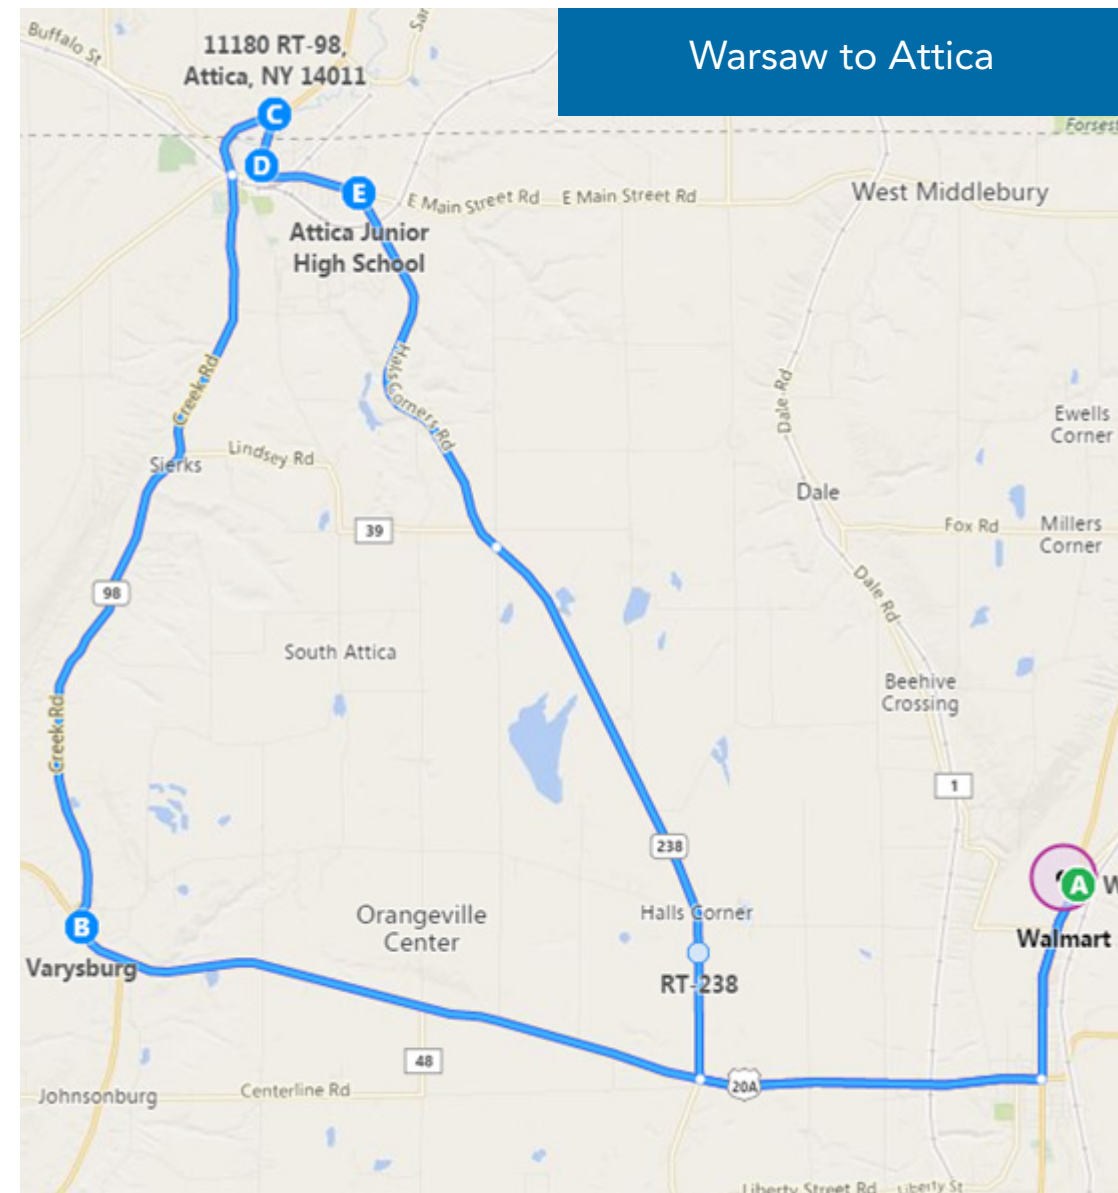

Route Deviation Service

We comply with the American Disabilities Act (ADA) via our Route Deviation Service. The bus may deviate from the route to serve points within ¾ mile off the route, curb to curb. Following an off route deviation, the bus will return to the point on the route it left. If you cannot reach regular bus stops, curb-to-curb route deviation may be a good option for you.

Connections to Genesee and Livingston Counties

RTS Wyoming connects to Genesee and Livingston Counties through service with RTS Genesee and Livingston. Please see the Route 222 schedule for Genesee connection information; see Route 227 for Livingston connection information.

So no matter where you're going, we hope you enjoy the ride!

18 West Buffalo Street
Warsaw, NY 14569

585-786-6050

myRTS.com/Wyoming

ROUTE 229: Warsaw to Attica

A	Walmart 2348 Rte. 19 N. Warsaw	7:20am	8:10am	10:50am	2:00pm
B	Varysburg Fire Hall 2446 Rte. 20A Varysburg	7:40am	8:30am	11:10am	2:28pm
C	TOPS Plaza 150 Prospect St. Attica	8:05am	8:55am	11:35am	2:53pm
D	Attica Elementary School Prospect St., Attica	8:10am	9:00am	11:40am	3:00pm
F	Attica Junior/Senior HS 3338 E Main St Attica	8:20am	9:10am	11:50am	3:10pm
G	Walmart 2348 Rte. 19 N. Warsaw	8:40am	9:30am	12:10pm	3:30pm

Connects with
Route 222

Warsaw to Attica

Inside Attica

For more information visit
myRTS.com