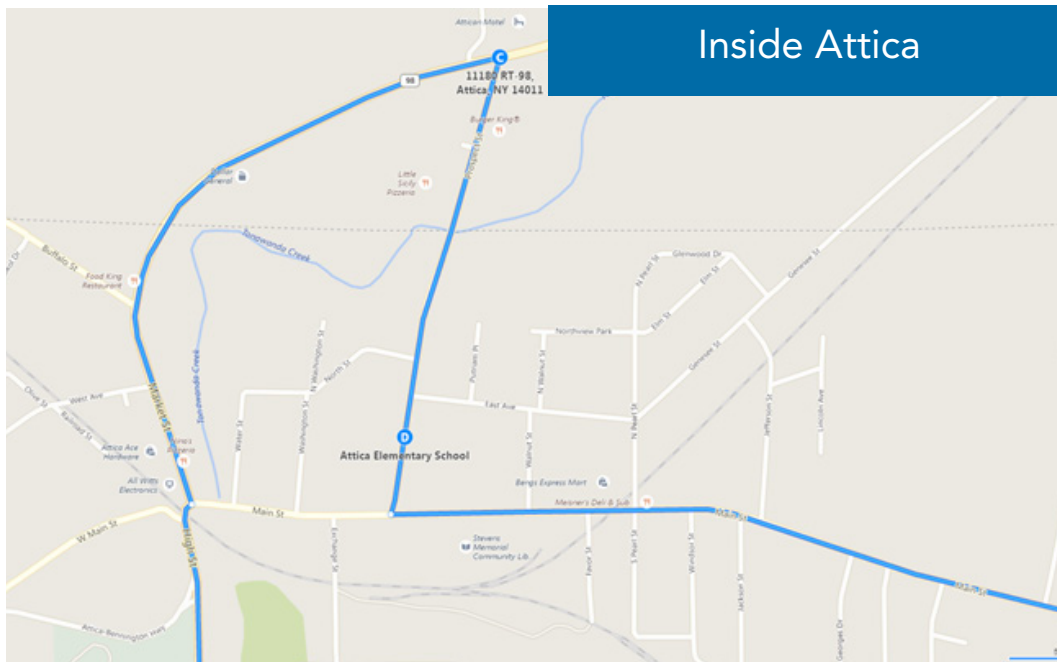

Route Deviation Service

We comply with the American Disabilities Act (ADA) via our Route Deviation Service. The bus may deviate from the route to serve points within ¾ mile off the route, curb to curb. Following an off route deviation, the bus will return to the point on the route it left. If you cannot reach regular bus stops, curb-to-curb route deviation may be a good option for you.

*When accompanied by a fare-paying adult.

Effective January 1, 2018

ROUTE 229: Attica to Warsaw

RTS Wyoming wants to do more than get you to your destination safely and on time. We want to make your ride enjoyable, too.

So no matter where you're going, we hope you enjoy the ride!

18 West Buffalo Street
Warsaw, NY 14569

585-786-6050

myRTS.com/Wyoming

ROUTE 229: Warsaw to Attica

A	Walmart 2348 Rte. 19 N. Warsaw	7:20am	8:10am	10:50am	2:00pm
B	Varysburg Fire Hall 2446 Rte. 20A Varysburg	7:40am	8:30am	11:10am	2:28pm
C	TOPS Plaza 150 Prospect St. Attica	8:05am	8:55am	11:35am	2:53pm
D	Attica Elementary School Prospect St., Attica	8:10am	9:00am	11:40am	3:00pm
F	Attica Junior/Senior HS 3338 E Main St Attica	8:20am	9:10am	11:50am	3:10pm
G	Walmart 2348 Rte. 19 N. Warsaw	8:40am	9:30am	12:10pm	3:30pm

Connects with
Route 222

Warsaw to Attica

Inside Attica

For more information visit
myRTS.com