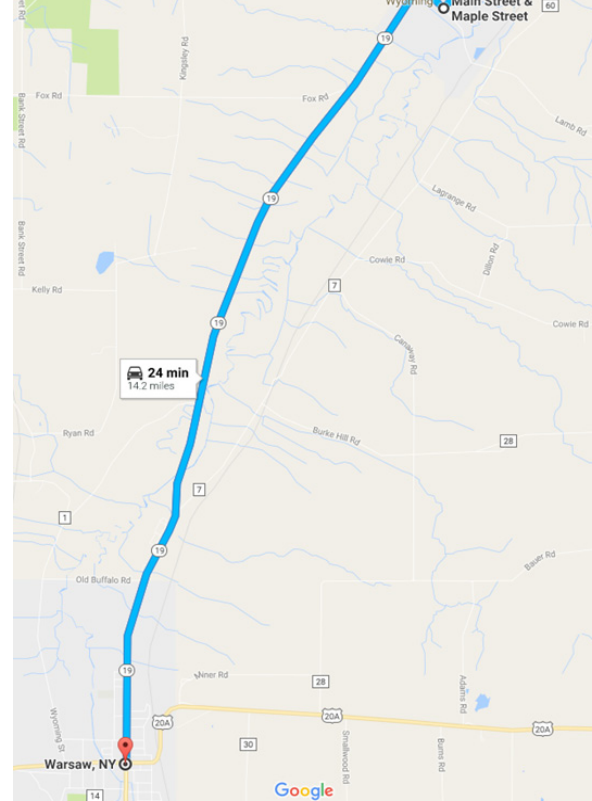

## ROUTE 226

## RUTA 228: Warsaw/Wyoming ( Servicio disponible por reservación)

Walmart, 2348 Rte. 19, N Warsaw	7:00am	9:00am	2:00pm
Saltvale Rd & Main St, Wyoming	7:06am	9:06am	2:06pm
Sherman & Maple, Wyoming	7:09am	9:09am	2:09pm
Dourie's Market, N Academy & Main, Wyoming	7:11am	9:11am	2:11pm
Walmart, 2348 Rte. 19, N. Warsaw	7:19am	9:19am	2:19pm
Allen & Main, Warsaw	7:30am	9:30am	2:30pm

## RUTA 228

### 226/227 Transfer location