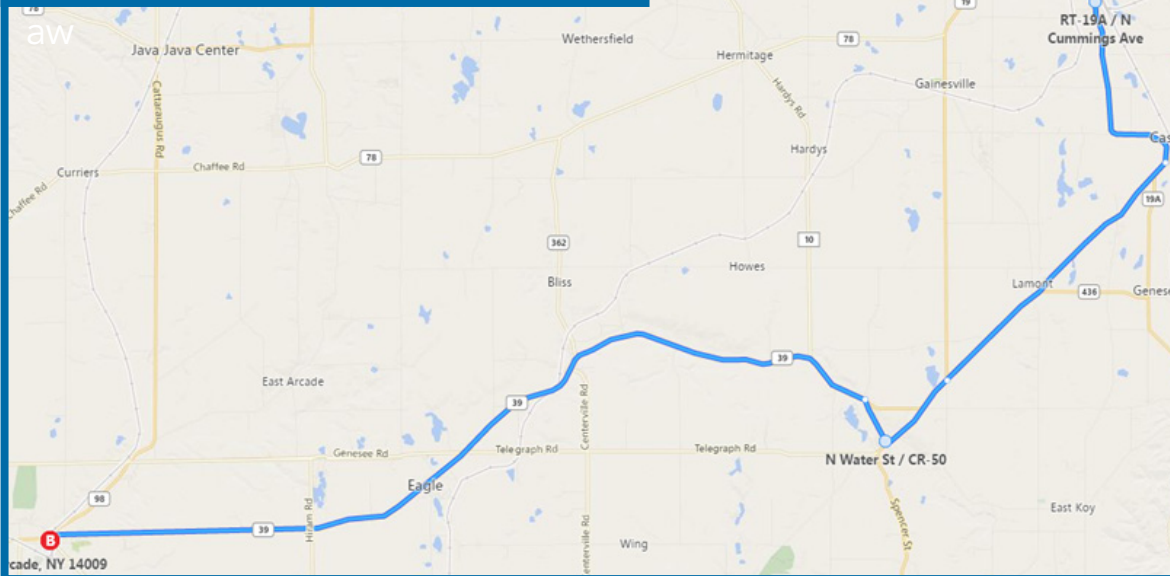

## ROUTE 224:

Arcade/ Bliss/ N.Java/Hermitage/ Warsaw

## ROUTE 223: Arcade Commuter

## Connections to Genesee and Livingston Counties

RTS Wyoming connects to Genesee and Livingston Counties through service with RTS Genesee and Livingston. Please see the Route 222 schedule for Genesee connection information; see Route 227 for Livingston connection information.

ROUTE 225: Service to SASI	Read Down ↓	Read Up ↑
Rock Glen, Rte. 19S	7:00AM	4:40PM
Gainesville, Rte.19S	7:15AM	4:30PM
Eagle/Bliss, Rte.39	7:30AM	3:50PM
Arcade, Centerline Rd & Telegraph Rd.	8:00AM	3:40PM
Arcade, Douglass Dr. Bus Shelter	8:15AM	3:20PM
Arcade, Main St.	8:25AM	3:15PM
Yorkshire, Rte.39	8:30AM	3:10PM
Sardinia, SASI	8:45AM	3:00PM
Delevan, SASI	8:30AM	2:45PM