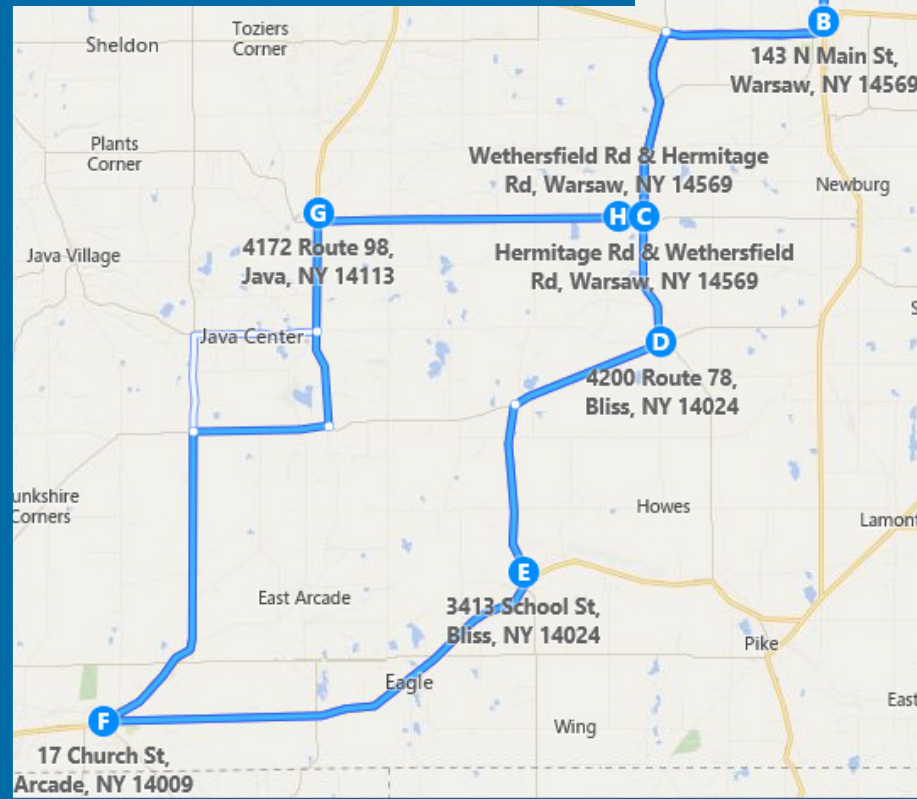

## ROUTE 224:

Arcade/ Bliss/ N.Java/Hermitage/ Warsaw

## ROUTE 223: Arcade Commuter

## Connections to Genesee and Livingston Counties

RTS Wyoming connects to Genesee and Livingston Counties through service with RTS Genesee and Livingston. Please see the Route 222 schedule for Genesee connection information; see Route 227 for Livingston connection information.

ROUTE 225: Service to SASI	Read Down ↓	Read Up ↑
Rock Glen, Rte. 19S	7:00AM	4:40PM
Gainesville, Rte.19S	7:15AM	4:30PM
Eagle/Bliss, Rte.39	7:30AM	3:50PM
Arcade, Centerline Rd & Telegraph Rd.	8:00AM	3:40PM
Arcade, Douglass Dr. Bus Shelter	8:15AM	3:20PM
Arcade, Main St.	8:25AM	3:15PM
Yorkshire, Rte.39	8:30AM	3:10PM
Sardinia, SASI	8:45AM	3:00PM
Delevan, SASI	8:30AM	2:45PM