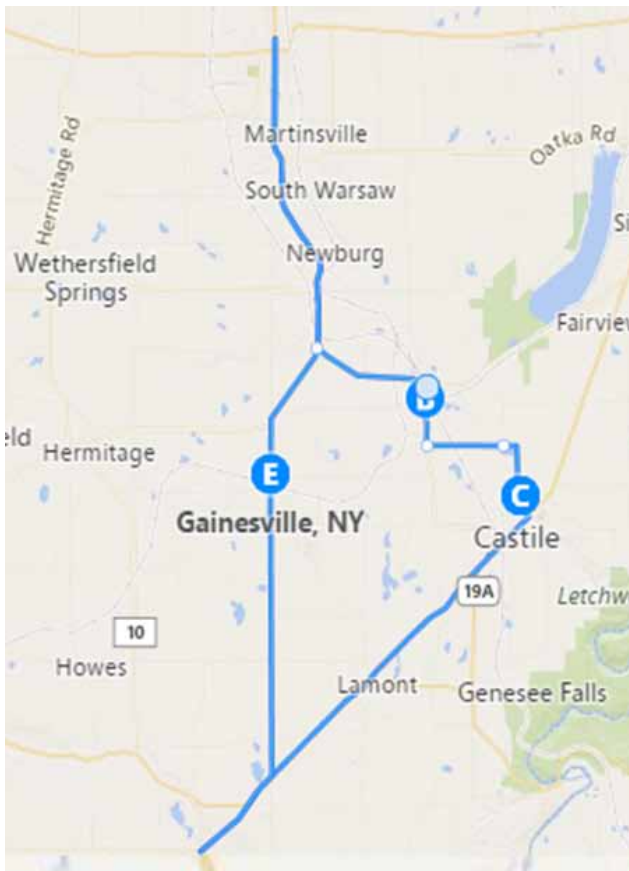

ROUTE 226: Warsaw/Silver Springs/Castile/Pike

A - Wyoming County Courthouse, 143 N Main St, Warsaw	6:50am	9:50am	11:00am	12:15pm	3:50pm	5:00pm
B - Gainesville Public Library, 10 Church St, Silver Springs	7:05am	10:05am	11:15am	12:30pm	4:05pm	5:15pm
C - Washington Park Apts., 39 Park Rd, W Castile	7:15am	10:15am	11:25am	12:40pm	4:15pm	5:25pm
D - Pizza Shed, 71 W Main St, Pike	7:30am	10:30am	11:40am	12:55pm	4:30pm	5:40pm
F - USPO, 2 S Main St, Gainesville	7:40am	10:40am	11:50am	1:05pm	4:40pm	5:50pm
F - Wyoming County Courthouse, 143 N Main St, Warsaw	7:55am	10:55am	12:05pm	1:20pm	4:55pm	6:05pm

ROUTE 228: Warsaw/Wyoming

Walmart, 2348 Rte. 19, N Warsaw	7:00am	9:00am	2:00pm
Saltvale Rd & Main St, Wyoming	7:06am	9:06am	2:06pm
Sherman & Maple, Wyoming	7:09am	9:09am	2:09pm
Dourie's Market, N Academy & Main, Wyoming	7:11am	9:11am	2:11pm
Walmart, 2348 Rte. 19, N. Warsaw	7:19am	9:19am	2:19pm
Allen & Main, Warsaw	7:30am	9:30am	2:30pm

Effective June 26, 2017

ROUTE 225: Service to SASI

ROUTE 226: Warsaw/Silver Springs/ Castile/Pike

ROUTE 227: Warsaw/Perry

ROUTE 228: Warsaw/Wyoming

RTS Wyoming wants to do more than get you to your destination safely and on time. We want to make your ride enjoyable, too.

So no matter where you're going, we hope you enjoy the ride!

ROUTE 226

ROUTE 228

Route Deviation Service

We comply with the American Disabilities Act (ADA) via our Route Deviation Service. The bus may deviate from the route to serve points within ¼ mile off the route, curb to curb. Following an off route deviation, the bus will return to the point on the route it left. If you cannot reach regular bus stops, curb-to-curb route deviation may be a good option for you.