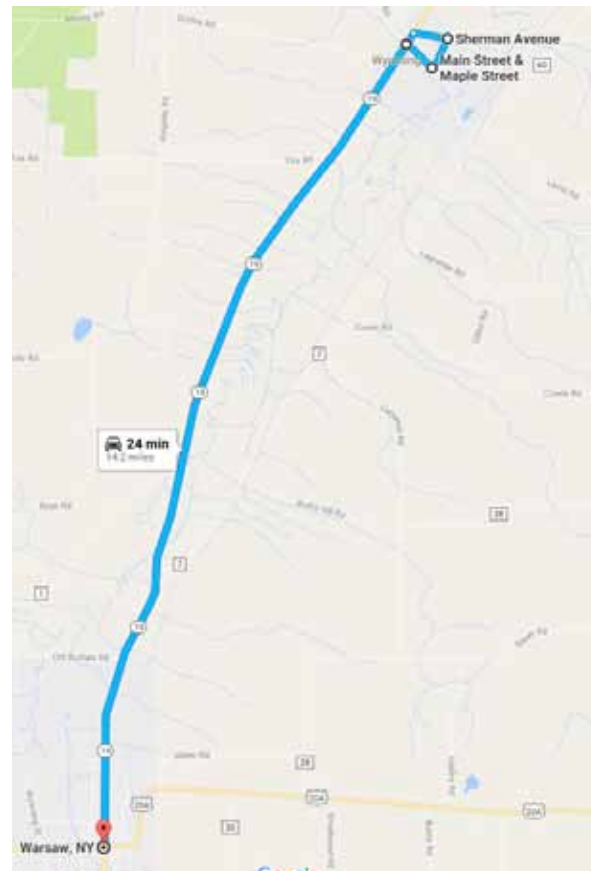

ROUTE 226: Warsaw/Silver Springs/Castile/Pike

A - Wyoming County Courthouse, 143 N Main St, Warsaw	6:50am	9:50am	11:00am	12:15pm	3:50pm	5:00pm
B - Gainesville Public Library, 10 Church St, Silver Springs	7:05am	10:05am	11:15am	12:30pm	4:05pm	5:15pm
C - Washington Park Apts., 39 Park Rd, W Castile	7:15am	10:15am	11:25am	12:40pm	4:15pm	5:25pm
D - Pizza Shed, 71 W Main St, Pike	7:30am	10:30am	11:40am	12:55pm	4:30pm	5:40pm
F - USPO, 2 S Main St, Gainesville	7:40am	10:40am	11:50am	1:05pm	4:40pm	5:50pm
F - Wyoming County Courthouse, 143 N Main St, Warsaw	7:55am	10:55am	12:05pm	1:20pm	4:55pm	6:05pm

ROUTE 228: Warsaw/Wyoming

Walmart, 2348 Rte. 19, N Warsaw	7:00am	9:00am	2:00pm
Saltvale Rd & Main St, Wyoming	7:06am	9:06am	2:06pm
Sherman & Maple, Wyoming	7:09am	9:09am	2:09pm
Dourie's Market, N Academy & Main, Wyoming	7:11am	9:11am	2:11pm
Walmart, 2348 Rte. 19, N. Warsaw	7:19am	9:19am	2:19pm
Allen & Main, Warsaw	7:30am	9:30am	2:30pm

Effective June 26, 2017

ROUTE 225: Service to SASI

ROUTE 226: Warsaw/Silver Springs/ Castile/Pike

ROUTE 227: Warsaw/Perry

ROUTE 228: Warsaw/Wyoming

RTS Wyoming wants to do more than get you to your destination safely and on time. We want to make your ride enjoyable, too.

So no matter where you're going, we hope you enjoy the ride!

ROUTE 226

ROUTE 228

Route Deviation Service

We comply with the American Disabilities Act (ADA) via our Route Deviation Service. The bus may deviate from the route to serve points within ¼ mile off the route, curb to curb. Following an off route deviation, the bus will return to the point on the route it left. If you cannot reach regular bus stops, curb-to-curb route deviation may be a good option for you.