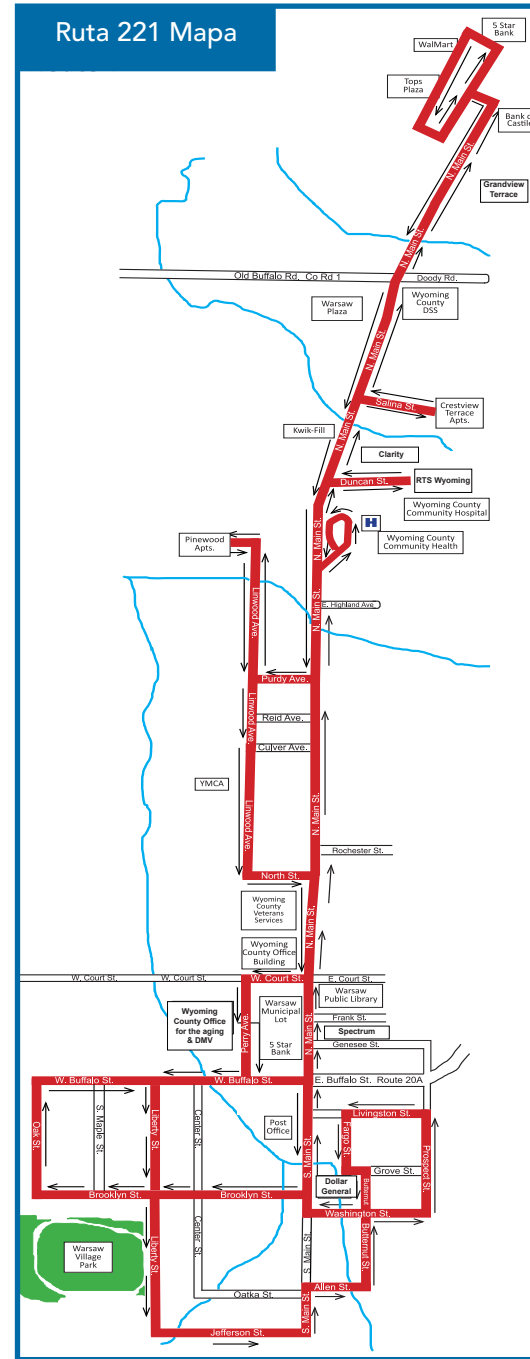

En dirección norte

Allen / Butternut
Butternut / Washington
Washington / Prospect
Prospect / Livingston
Livingston / Fargo
Grove / Butternut
Washington / S. Main
N. Main / Frank
N. Main / Elm
Rochester / N. Main
246 N. Main
N. Main / E. Highland
Clarity @ 39 Duncan
408 N. Main
422 N. Main
Salina / N. Main
450 N. Main
UES @ 2469 Route 19 N

En dirección sur

Kwik-Fill (opp. 422 N. Main)
N. Main / Purdy
Pinewood Apts. - 297 Linwood
Linwood / Purdy
Linwood / Reid
Linwood / Culver Ext.
Linwood / North
North / N. Main
Municipal Lot (rear Five Star Bank)
113 W. Buffalo / Perry
Liberty / W. Buffalo
Liberty / Brooklyn
Brooklyn / S. Maple
Humphrey Hollows (50 Oak)
Oak / W. Buffalo
W. Buffalo / Center
Warsaw P.D. -100 W. Buffalo
Brooklyn / Center
Warsaw Village Park (Liberty)
Liberty / Jefferson

Paradas de autobús adicionales para la ruta 221

Disponible a partir del 6 de Septiembre del 2022

RUTA 221: Pueblo de Warsaw

RUTA 222: Warsaw/Batavia

En RTS Wyoming, no solo deseamos llevarlo a su destino de forma segura y puntual. También queremos que tenga un viaje agradable. Por eso, esperamos que disfrute del viaje sin importar adónde vaya.

38 Duncan Street
Warsaw, NY 14569

585-786-6050

myRTS.com/Wyoming