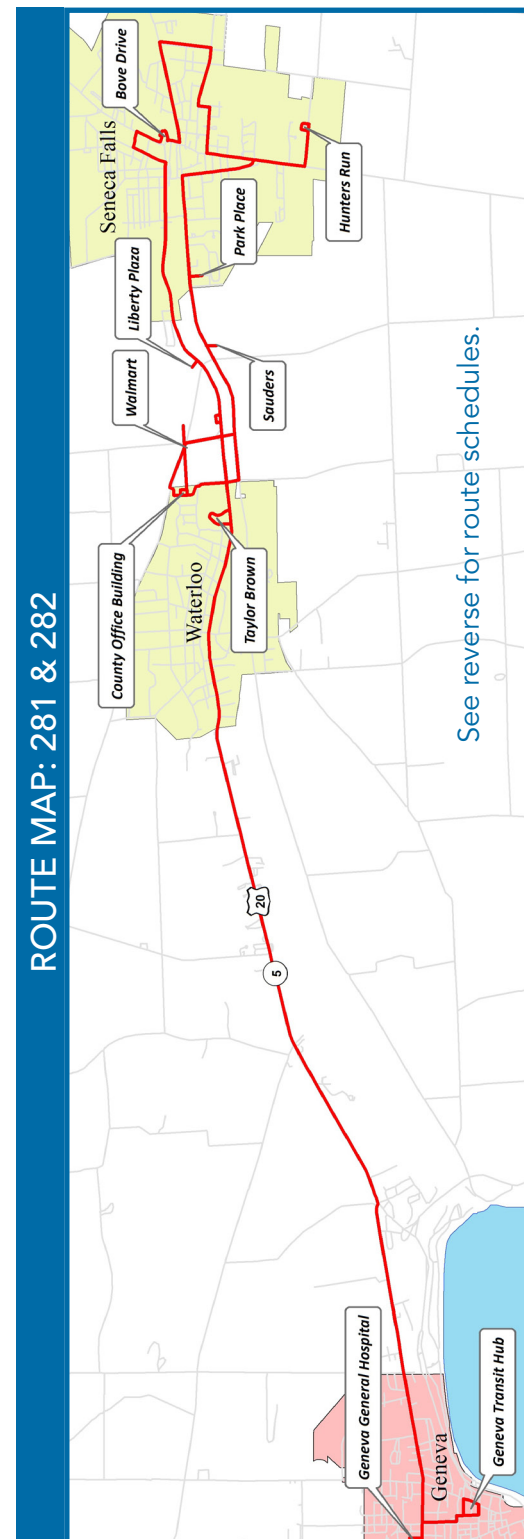

Value Passes

Save extra money with a Value Pass! Value Passes can be purchased on board any RTS Seneca bus and are valid on RTS Seneca, Ontario, Wayne, Genesee, Orleans, Livingston and Wyoming routes.

Dial-A-Ride Service

We offer Dial-A-Ride service for travel outside ¼ mile of route service curb to curb on a first come, first served basis, Monday through Friday from 6:30am to 6pm within Seneca County. To schedule a Dial-A-Ride, please call 315-539-1844 one business day prior to the ride between the hours of 8am and 4pm.

Dial-A-Ride Fares (one-way)

Adults	$3.00

Connections to Ontario and Wayne Counties

RTS Seneca connects to Ontario and Wayne counties through RTS Ontario and RTS Wayne. Schedule information for all RTS routes is available at myRTS.com or by calling 585-786-6050.

Route Deviation Service

We provide Route Deviation Service. The bus may deviate from the route to serve points within ¼ mile off the route, curb to curb. Following an off route deviation, the bus will return to the point on the route it left. If you cannot reach regular bus stops, route deviation may be a good option for you. All of our buses are ADA accessible.

To reserve a ride, call during our regular business hours at least one day before your desired trip, and up to one week in advance. Monday reservations must be called in by 3:00pm on Friday. **Route deviation fares are charged twice the route fare without discounts.**

Effective June 1, 2018
ROUTES 281 & 282

Enjoy the ride!

RTS Seneca wants to do more than get you to your destination safely and on time. We want to make your ride enjoyable too. So whether you're riding our route service or our Dial-A-Ride service – we hope you enjoy the ride.

1 DiPronio Drive
Waterloo, NY 13165
315-539-1844
myRTS.com