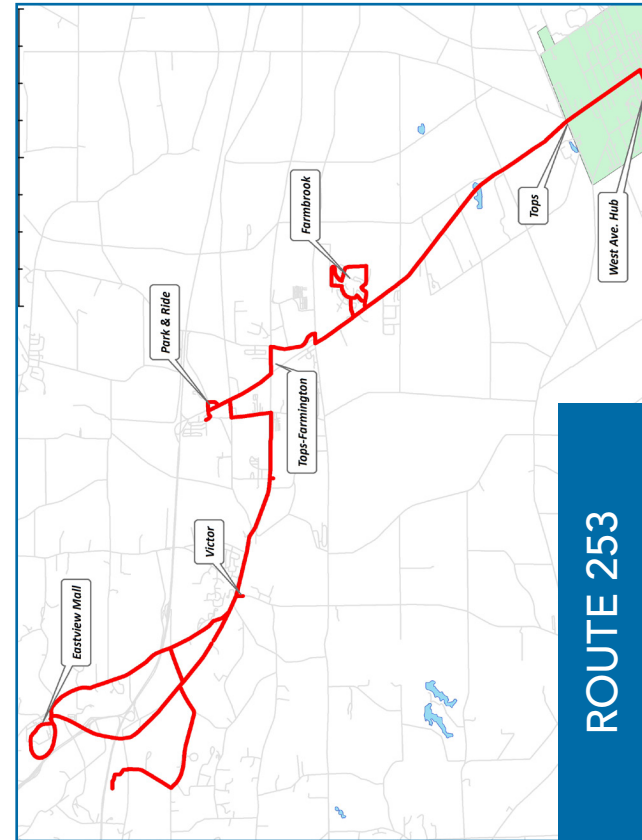

### Within Ontario County

Weekdays

- Canandaigua Transit Hub (West Ave Plaza): RTS Ontario Routes 250, 252, 254 and 255; see reverse for times.

Weekends

- Canandaigua Transit Hub (West Ave Plaza): RTS Ontario Routes 250, 252 and 255; see reverse for times.

### With RTS in Monroe County

Weekdays and Weekends

- Connects to RTS in Monroe County Route 84 at Eastview Mall; see reverse for times.

## ROUTE 253

Canandaigua – Eastview Mall

Effective July 31, 2017

## Canandaigua - Victor | Northbound