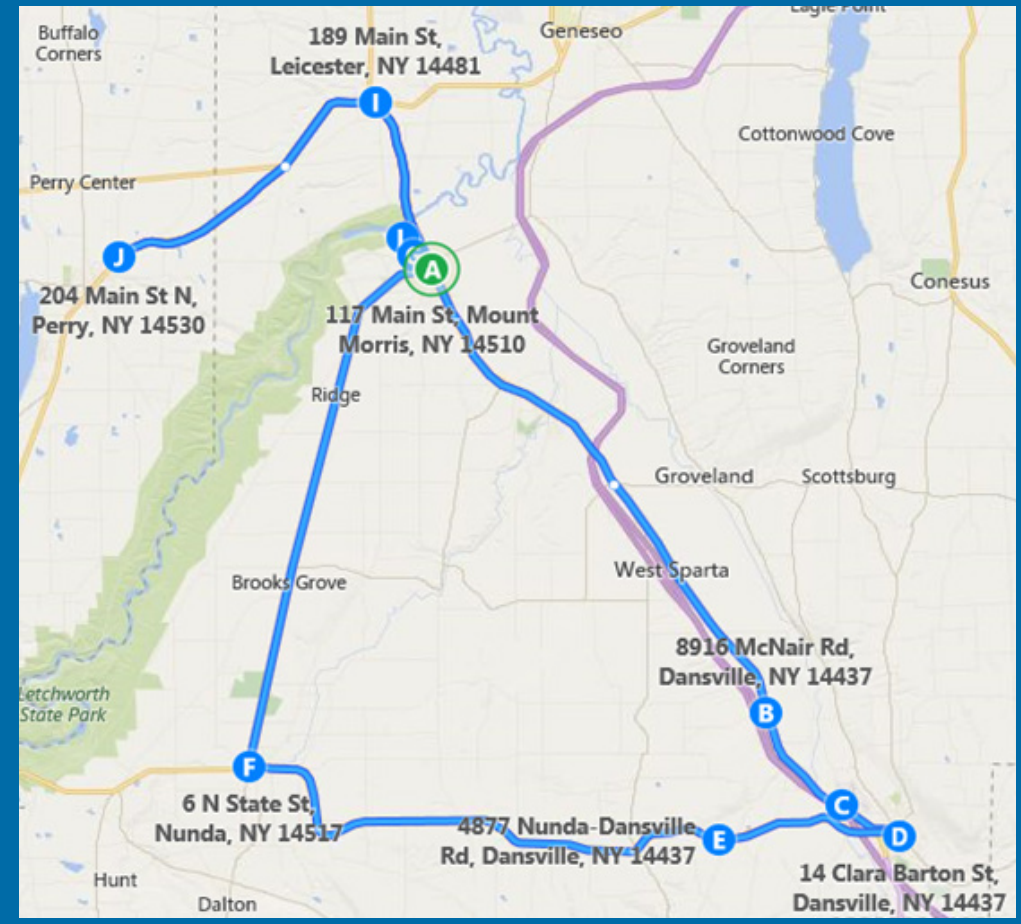

RTS Livingston operates routes that originate at SUNY Geneseo campus, including routes that service the town of Geneseo (daily) and weekend shuttles to Rochester destinations. *See separate schedules for specific times and locations.*

ROUTES 231 & 232

Enjoy the ride!

RTS Livingston wants to do more than get you to your destination safely and on time. We want to make your ride enjoyable too. So whether you're riding our route service. Dial-A-Ride or medical shuttle – we hope you enjoy the ride.

Effective March 1, 2020

4390 Gypsy Lane
Mt. Morris, NY 14510
585-658-4690
myRTS.com

ROUTE 232

Connects with RTS Wyoming Route 227

Mt. Morris				
G	Liv. Co. CNR 11 Murray Hill Dr	•••••	9:30am	••••• 3:20pm
A	Village Pkg. Lot 117 Main St	6:40am	9:40am	••••• 3:10pm
West Sparta				
B	Corner Rte. 36 @ Stoner Hill Rd.	6:55am	9:55am	12:25pm •••••
Dansville				
C	Pkg. Lot 9503 Airport Plaza Rte. 36	7:00am	10:00am	12:30pm •••••
D	Town Hall 14 Clara Barton St.	7:05am	10:05am	12:35pm •••••
Ossian				
E	Corner of Rte 436 @ Valley Rd.	7:12am	10:12am	12:43pm •••••
Nunda				
F	M & T Bank 6 State St.	7:40am	10:30am	12:55pm 4:00pm
Mt. Morris				
G	Liv. Co. CNR 11 Murray Hill Dr	8:05am	•••••	1:13pm 4:15pm
A	Village Pkg. Lot 117 Main St	8:15am	10:45am	1:20pm •••••
Leicester				
I	7 - 11 189 Main St. - N	8:20am	10:55am	1:30pm 4:25pm
Perry				
J	Cornerstone 204 N. Main St.	8:35am	•••••	••••• 4:35pm
Leicester				
I	7 - 11 189 Main St.	8:45am	•••••	••••• •••••
Mt. Morris				
G	Liv. Co. CNR 11 Murray Hill Dr	8:55am	11:05am	••••• •••••
A	Village Pkg. Lot 117 Main St	9:05am	11:10am	••••• 4:55pm