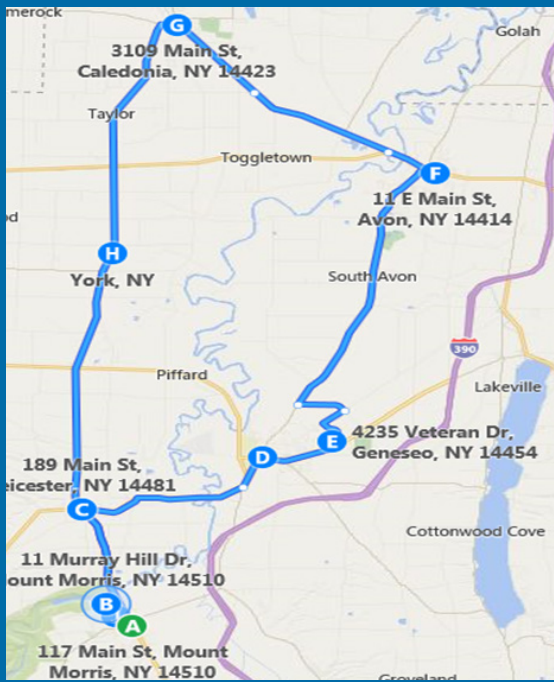

Geneseo

D	7 - 11 137 Main St.	7:55am	11:25am	1:25pm	4:55pm
E	Walmart 4235 Veteran Dr.	8:01am	11:33am	1:33pm	4:45pm

Avon

F	Mini Mart 11 E. Main St	8:20am	11:55pm	1:50pm	4:30pm
---	-------------------------	--------	---------	--------	--------

Leicester

I	7 - 11 189 Main St. - S	8:55am	12:30pm	2:25pm	5:05pm
---	-------------------------	--------	---------	--------	--------

Mt. Morris

B	Liv. Co. CNR 11 Murray Hill Dr.	9:20am	12:38pm	2:35pm	5:12pm
A	Village Pkg. Lot 117 Main St	9:30am	12:45pm	2:45pm	5:20pm

ROUTE 231 MAP

Connections to Wyoming County

RTS Livingston connects to Wyoming County via RTS Wyoming.

Schedule information for all RTS routes is available at myRTS.com or by calling 585-658-4690.

SUNY Geneseo Schedules

RTS Livingston operates routes that originate at SUNY Geneseo campus, including routes that service the town of Geneseo (daily) and weekend shuttles to Rochester destinations. *See separate schedules for specific times and locations.*