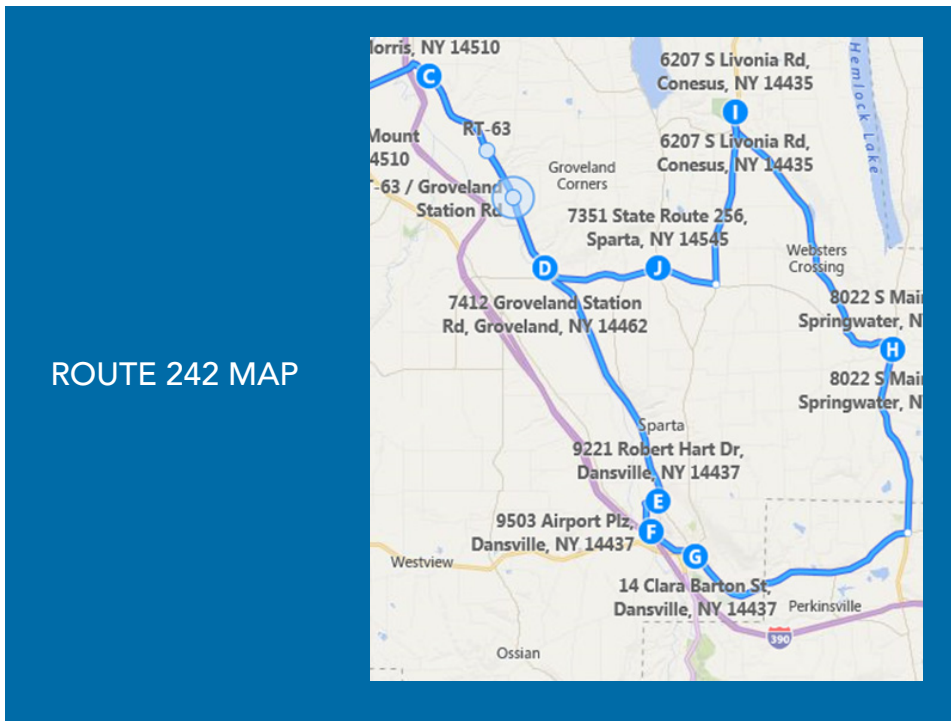

ROUTE 242			
Mt. Morris			
A	Liv. Co. CNR 11 Murray Hill Dr.	6:30am	12:00pm 3:10pm
B	Village Pkg. Lot 117 Main St	6:35am	12:07pm 3:40pm
Groveland			
D	Whistle Stop 7412 Groveland Station Rd.	6:47am	12:22pm 3:52pm
Danville			
E	9221 Robert Hart Dr.	6:57am	12:32pm 4:02pm
F	Pkg. Lot at 9503 Airport Plaza Rte. 36	7:01am	12:36pm 4:06pm
G	Town Hall 14 Clara Barton St.	7:06am	12:41pm 4:11pm
Springwater			
H	Town Hall 8022 Main St.	7:36am	1:01pm 4:36pm
Conesus			
I	Methodist Church 6207 S. Livonia Rd.	7:50am	1:15pm 4:50pm
Sparta			
J	Sparta Comm. Ctr. 7351 State Rte. 256	8:00am	1:25pm 5:00pm
Groveland			
D	Whistle Stop 7412 Groveland Station Rd.	8:05am	1:30pm 5:04pm
Mt. Morris			
A	Liv. Co. CNR 11 Murray Hill Dr.	8:20am	1:45pm 5:15pm
B	Village Pkg. Lot 117 Main St	8:30am	1:53pm 5:20pm

ROUTE 242 MAP

Route Fares

(one-way)

Adults	\$1.00
Seniors 60+	\$0.50
Persons w. Disabilities	\$0.50
Children (under 5)	FREE*

*One child free with a fare paying adult

Route Service

We offer services throughout Livingston County Monday through Friday. Keep in mind that the bus stops shown on all RTS Livingston routes are only the major stops. There are additional stops along the route.

RTS Livingston operates routes that originate at SUNY Geneseo campus, including routes that service the town of Geneseo (daily) and weekend shuttles to Rochester destinations. See separate schedules for specific times and locations.

Dial-A-Ride Service Times

Service is available during the following times:

Avon (Tuesday - Friday) 10:00 am - 2:00 pm

Dansville (Monday - Friday) 8:00 am - 4:00 pm

Mt. Morris (Monday - Thursday) 10:00 am - 3:00 pm