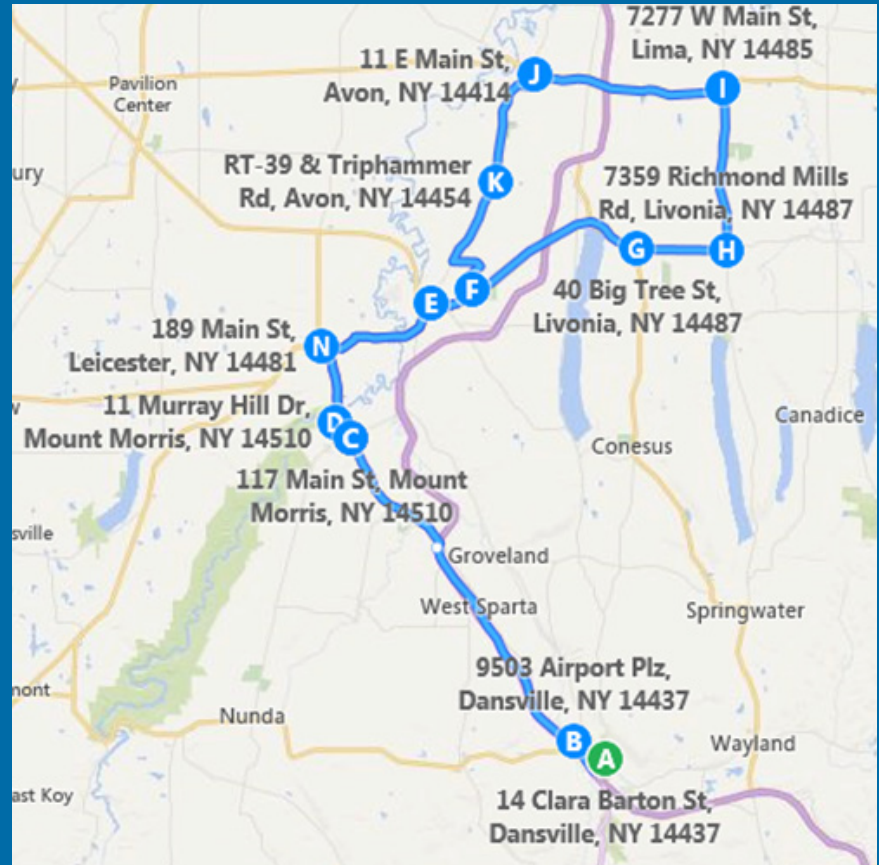

Effective June 1, 2018

ROUTES 242 & 243

Enjoy the ride!

RTS Livingston wants to do more than get you to your destination safely and on time. We want to make your ride enjoyable too. So whether you're riding our route service, Dial-A-Ride or medical shuttle – we hope you enjoy the ride.

4390 Gypsy Lane
Mt. Morris, NY 14510
585-658-4690
myRTS.com

ROUTE 243

Dansville					
A	Town Hall 14 Clara Barton St.	6:55am	•••••	•••••	5:55pm
B	Pkg. Lot 9503 Airport Plaza Rte. 36	7:03am	•••••	•••••	5:50pm
Mt. Morris					
C	Village Pkg. Lot 117 Main St	7:25am	11:00am	1:40pm	3:45pm
D	Liv. Co. CNR 11 MurrayHill Dr.	7:30am	11:05am	1:45pm	3:40pm
Geneseo					
E	7 - 11 137 Main St.	7:45am	11:18am	2:00pm	3:55pm
	Wegmans	7:48am	11:25am	2:02pm	•••••
F	Walmart 4235 Veteran Dr.	7:53am	11:29am	2:10pm	4:04pm
Lakeville					
G	Westin Mini Mart 5953 Big Tree Rd.	8:05am	11:40am	2:19pm	4:59pm
Livonia					
H	Shur Fine 40 Big Tree Rd.	8:15am	11:46am	2:22pm	4:55pm
	Turn at Richmond Mills Rd. & Plank Rd.	•••••	•••••	•••••	•••••
Lima					
I	Pkg. Lot @ 7277 W. Main St	8:35am	12:00pm	2:35pm	4:40pm
Avon					
J	Mini Mart 11 E. Main St	8:55am	12:15pm	2:47pm	4:20pm
	Travel route Rte. 39 & Triphammer Rd.	•••••	•••••	•••••	•••••
Geneseo					
F	Walmart 4235 Veteran Dr.	9:15am	12:32pm	3:07pm	5:13pm
	Wegmans	•••••	•••••	•••••	5:09pm
E	7 - 11 137 Main St.	9:25am	12:38pm	3:12pm	5:21pm
Leicester					
N	7 - 11 189 Main St.	9:33am	12:46pm	3:21pm	•••••
Mt. Morris					
D	Liv. Co. CNR 11 MurrayHill Dr.	10:00am	12:55pm	3:31pm	•••••
C	Village Pkg. Lot 117 Main St	9:45am	1:01pm	•••••	5:31pm

RTS Livingston operates routes that originate at SUNY Geneseo campus, including routes that service the town of Geneseo (daily) and weekend shuttles to Rochester destinations. See separate schedules for specific times and locations.