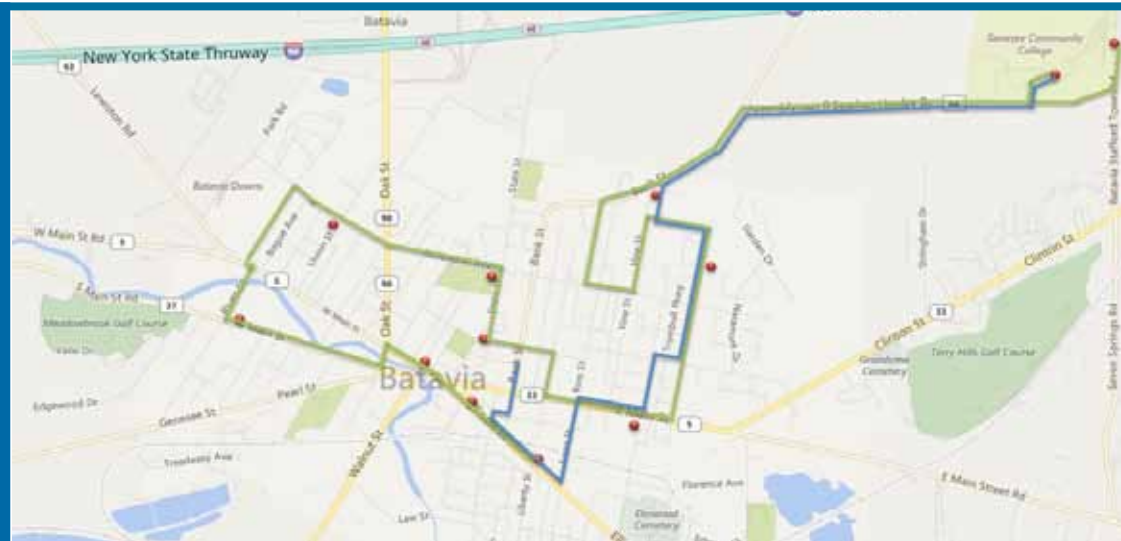

Value Passes

\$10 Value Pass	11 rides
\$20 Value Pass	23 rides

Route Deviation Service

We comply with the American Disabilities Act (ADA) via our Route Deviation Service. The bus may deviate from the route to serve points within $\frac{3}{4}$ mile off the route, providing curb to curb service. Following an off route deviation, the bus will return to the point on the route it left. If you cannot reach regular bus stops, route deviation may be a good option for you.

RTS Genesee Connects

RTS Genesee connects to Orleans and Wyoming Counties through service with RTS. Regional Connectivity schedule information is available at myRTS.com or by calling 585-343-3079.

ROUTE 212

ROUTE 213

Effective June 26, 2017

ROUTE 212

City of Batavia

ROUTE 213

GCC Express

Enjoy the Ride!

RTS Genesee wants to do more than get you to your destination safely and on time. We want to make your ride enjoyable too!

153 Cedar Street
Batavia, NY 14020

585-343-3079
myRTS.com

ROUTE 212: DSS - Walmart (Westbound) via the Southside of the City

	Depart DSS	Vine & E. Main	400 Towers	Ellicott & Liberty	Jackson & Chestnut	Jackson & School	City Center	Main & Dellinger (Walk Bridge)	Dewey & Birchwood	Big Tree Glen	Valu Plaza	Tops	Batavia Downs/K-Mart	Arrive Walmart
1	•••••	•••••	•••••	6:50a	→	6:54a	6:56a	→	7:02a	•••••	7:06a	7:09a	7:12a	7:15a
3	•••••	•••••	•••••	7:52a	→	7:56a	7:59a	→	8:05a	8:13a	8:18a	8:21a	8:24a	8:27a
5	9:25a	→	9:32a	9:34a	→	9:38a	9:41a	→	9:47a	9:55a	10:00a	10:03a	10:06a	10:09a
7	11:05a	→	11:12a	11:14a	→	11:18a	11:21a	→	11:27a	11:35a	11:40a	11:43a	11:47a	12:03p
9	12:56p	→	1:07p	1:09p	→	1:13p	1:15p	→	1:21p	1:25p	1:30p	1:33p	1:36p	1:40p
11	•••••	→	2:23p	2:25p	→	2:29p	2:32p	→	2:38p	2:45p	2:50p	2:53p	2:55p	3:03p
13	4:05p						4:12p					4:25p	4:28p	4:31p