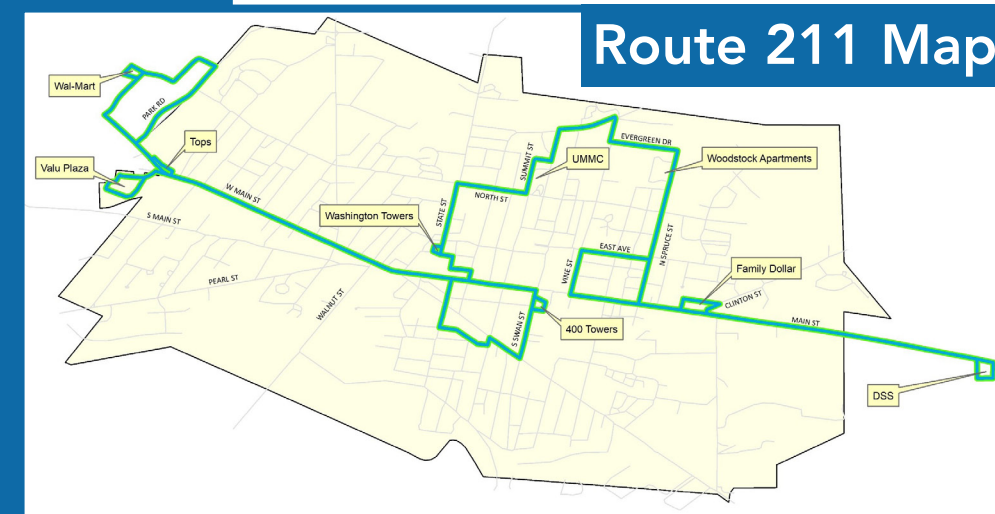

Follow us on Social!

Keyword: [enjoyRTS](#)

Route 211

Bus Stops	Where to be	1	2	3	4	5	6	7	8	9	10	11	12
Family Dollar	Bus Stop sign at Family Dollar	8:00a	8:45a	9:30a	10:15a	11:00a	11:45a	12:30p	1:15p	2:00p	2:45p	2:57p	3:42p
Woodstock	Bus Stop sign, N. Spruce Apts side	8:03a	8:48a	9:33a	10:18a	11:03a	11:48a	12:33p	1:18p	2:03p	2:48p	3:00p	3:45p
UMMC	Summit St, across from Lipson Center	8:07a	8:52a	9:37a	10:22a	11:07a	11:52a	12:37p	1:22p	2:07p	2:52p	3:04p	3:49p
Washington Towers	Main Entrance	8:10a	8:55a	9:40a	10:25a	11:10a	11:55a	12:40p	1:25p	2:10p	2:55p	3:07p	3:52p
City Center	Bus stop sign, near Sunny's Restaurant	8:13a	8:58a	9:43a	10:28a	11:13a	11:58a	12:43p	1:28p	2:13p	2:58p	3:10p	3:55p
Save-A-Lot	Jackson St. Entrance	8:16a	9:01a	9:46a	10:31a	11:16a	12:01p	12:46p	1:31p	2:16p	3:01p	3:13p	3:58p
Southside Deli	On Central, same side as St. Anthony's	8:19a	9:04a	9:49a	10:34a	11:19a	12:04p	12:49p	1:34p	2:19p	3:04p	3:16p	4:01p
400 Towers	Main Entrance	8:22a	9:07a	9:52a	10:37a	11:22a	12:07p	12:52p	1:37p	2:22p	3:07p	3:19p	4:04p
Value Plaza	Bus Stop sign, Great Cutz	8:30a	9:15a	10:00a	10:45a	11:30a	12:15p	1:00p	1:45p	2:30p	3:15p		
Tops	Bus Stop sign, Bakery Entrance	8:33a	9:18a	10:03a	10:48a	11:33a	12:18p	1:03p	1:48p	2:33p	3:18p		
Walmart	Bus Stop sign, Main Entrance	8:36a	9:21a	10:06a	10:51a	11:36a	12:21p	1:06p	1:51p	2:36p	3:21p		
Target	Target Entrance	8:39a	9:24a	10:09a	10:54a	11:39a	12:24p	1:09p	1:54p	2:39p	3:24p		
Batavia Downs	Front Entrance/ Parking Lot Side	8:42a	9:27a	10:12a	10:57a	11:42a	12:27p	1:12p	1:57p	2:42p	3:27p		
400 Towers	Main Entrance	8:50a	9:35a	10:20a	11:05a	11:50a	12:35p	1:20p	2:05p	•••••	•••••		
Southside Deli	On Liberty, parking lot by Central Ave	8:53a	9:38a	10:23a	11:08a	11:53a	12:38p	1:23p	2:08p	•••••	•••••		
Save-A-Lot	Jackson St, just before School St	8:56a	9:41a	10:26a	11:11a	11:56a	12:41p	1:26p	2:11p	•••••	•••••		
City Center	To the left of Sunnys Restaurant	8:59a	9:44a	10:29a	11:14a	11:59a	12:44p	1:29p	2:14p	•••••	•••••		
Washington Towers	Main Entrance	9:02a	9:47a	10:32a	11:17a	12:02p	12:47p	1:32p	2:17p	•••••	•••••		
UMMC	Summit St, same side as Lipson Center	9:05a	9:50a	10:35a	11:20a	12:05p	12:50p	1:35p	2:20p	•••••	•••••		
Woodstock	Passenger Shelter, Woodstock Apts	9:09a	9:54a	10:39a	11:24a	12:09p	12:54p	1:39p	2:24p	•••••	•••••		
DSS	Main Entrance	9:16a	10:01a	10:46a	11:31a	12:16p	1:01p	1:46p	2:31p	2:53p	3:38p		
DSS (Depart)	Main Entrance	9:26a	10:11a	10:56a	11:41a	12:26p	1:11p	1:56p	2:41p	2:53p	3:38p		