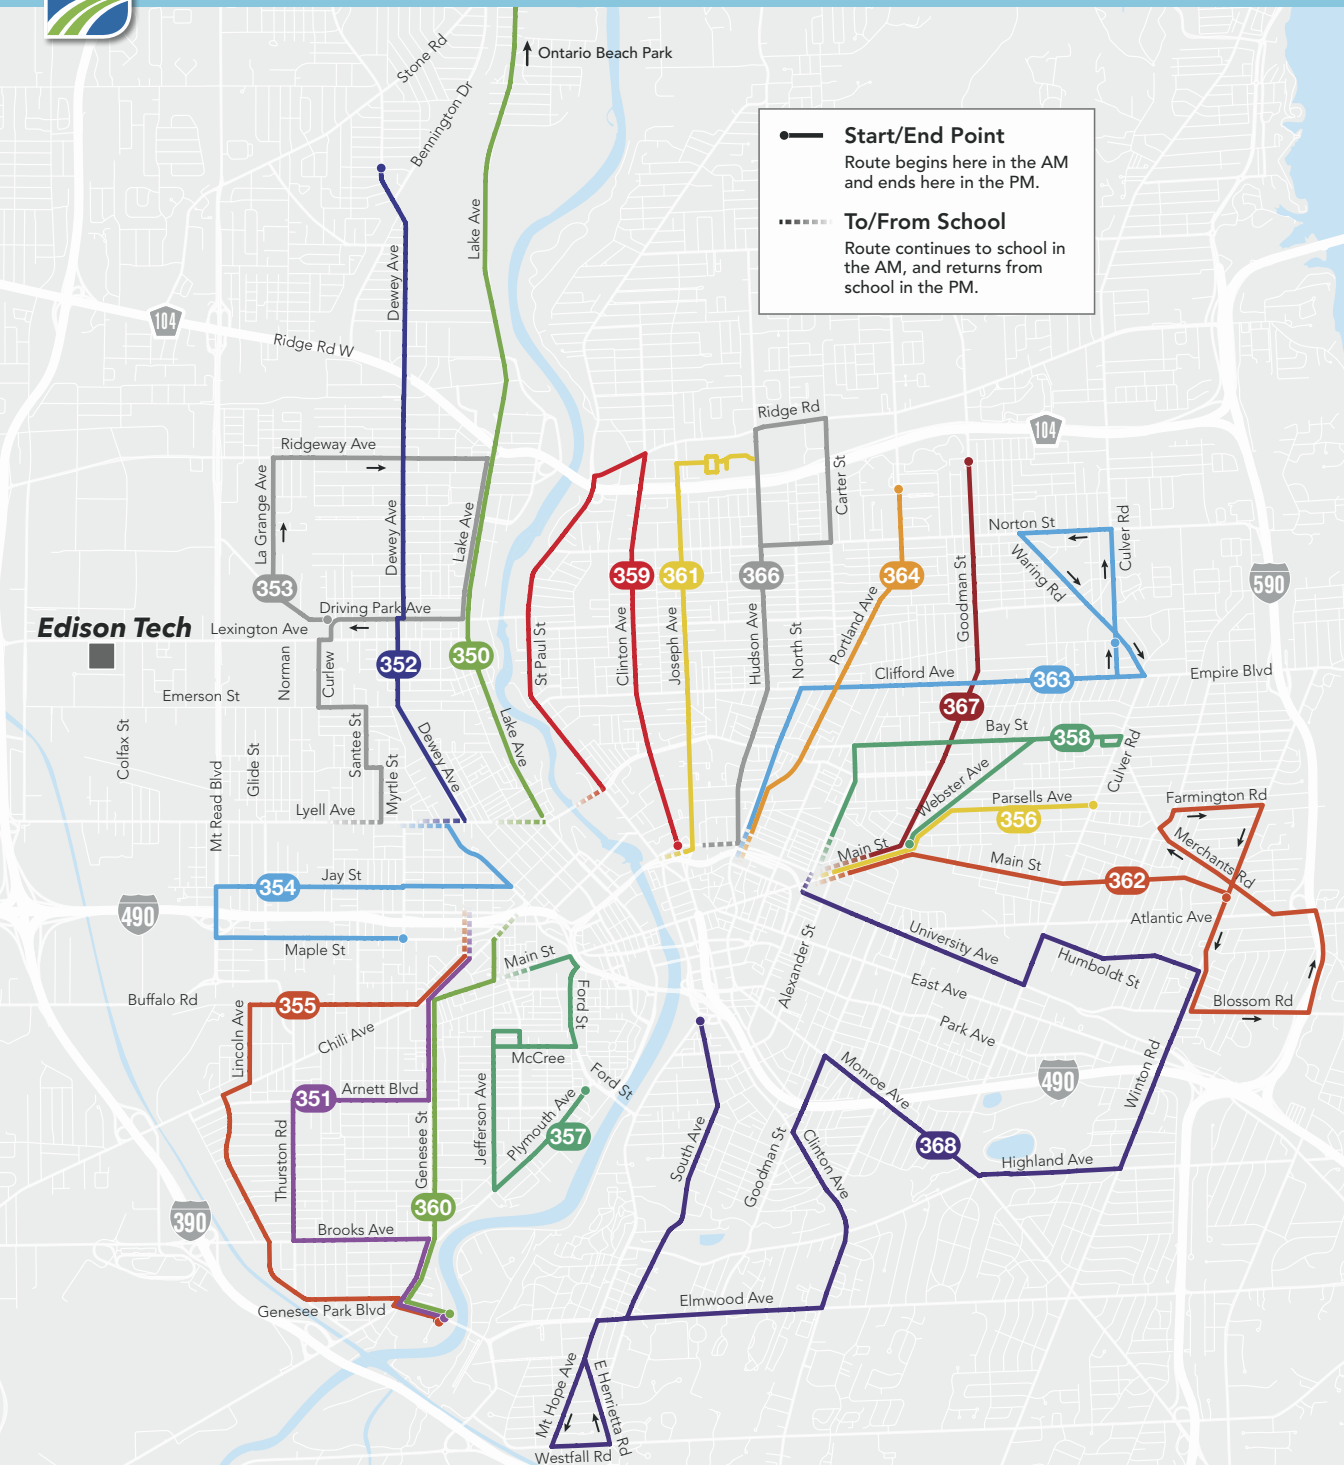

\* This part of the PM route is not in the order shown by the arrow.

## Edison Tech Colfax Street

Open to the Public

Effective July 1, 2024

Routes run Monday-Friday,  
7/1/2024 - 8/16/2024

Neighborhood Direct Service (NDS) Routes  
operate on school days only

**— Start/End Point**  
Route begins here in the AM and ends here in the PM.

**- - - - - To/From School**  
Route continues to school in the AM, and returns from school in the PM.