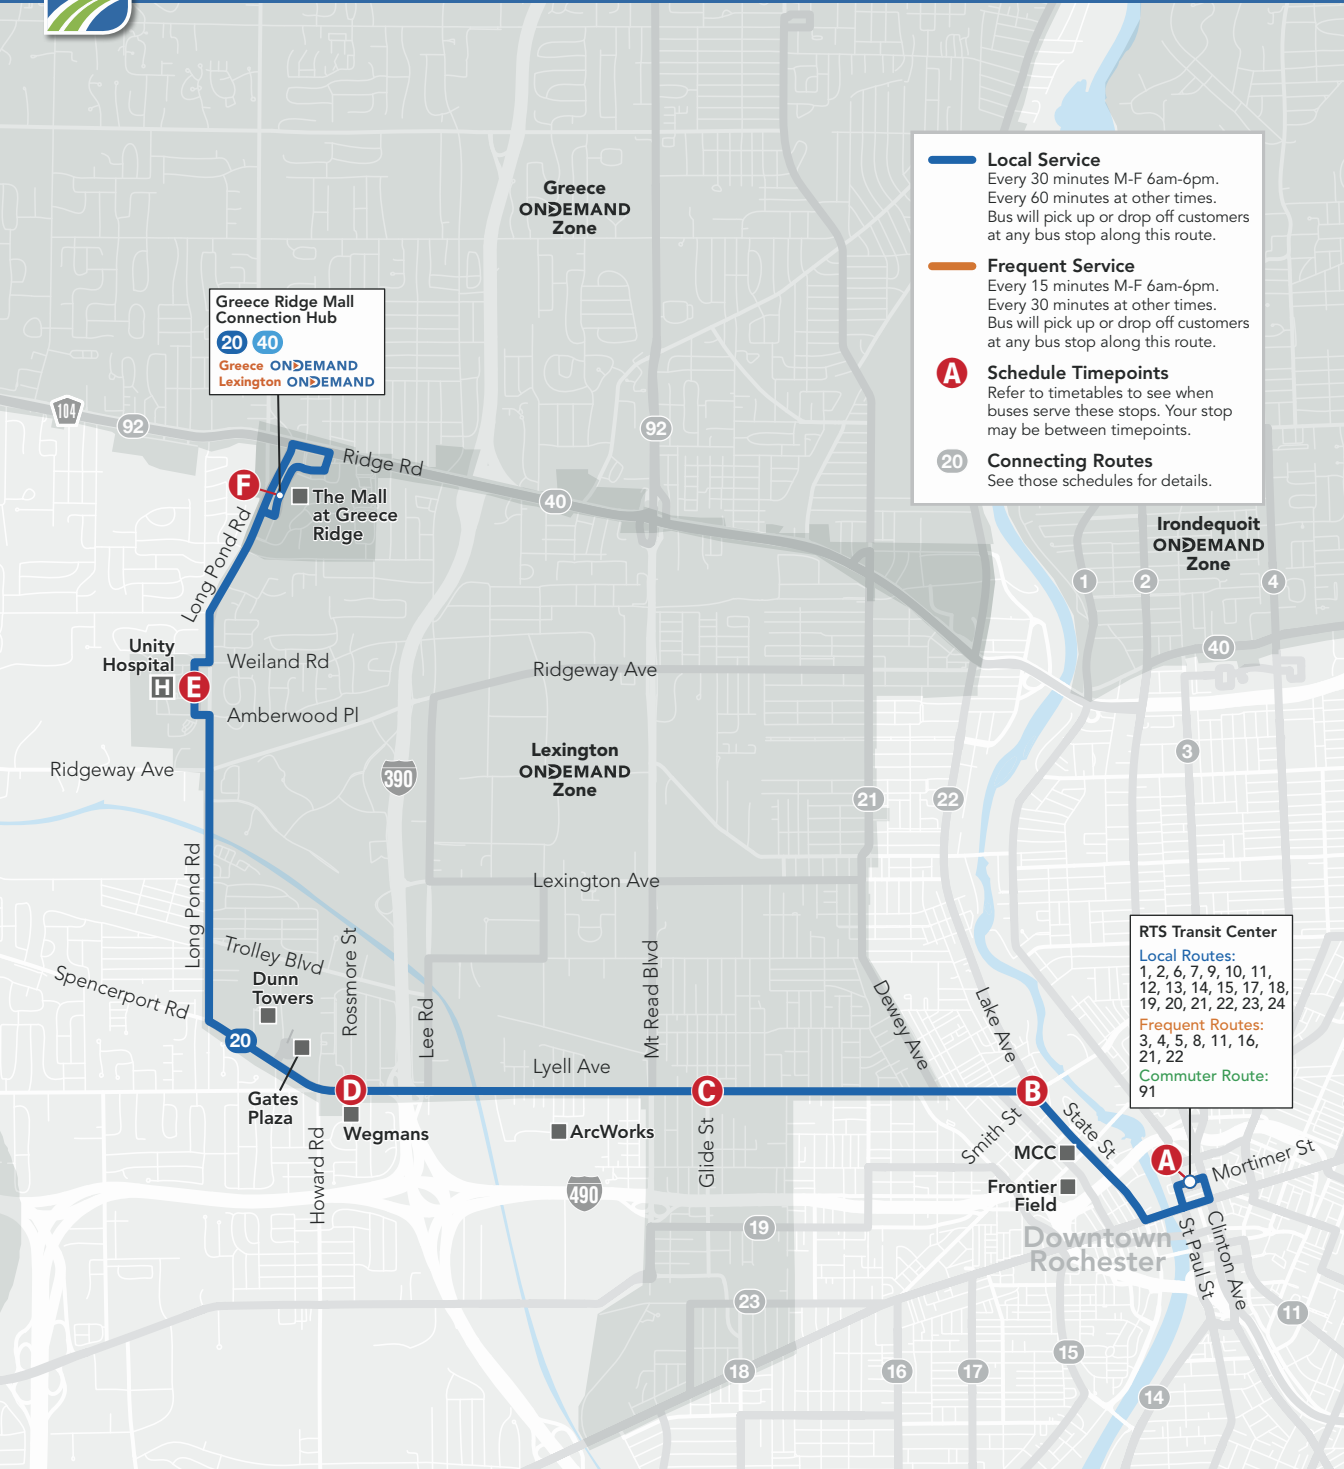

## Lyell Local Route

Effective July 1, 2024

Runs 7 days a week

Hours of Service:

Weekdays 5am - Midnight

Weekends 6am - Midnight

### Local Route

30-minute frequency 6am-6pm weekdays  
60-minute frequency other times

### Serving:

RTS Transit Center  
Frontier Field  
MCC Downtown Campus  
High Falls  
ArcWorks  
Wegmans - Lyell Ave  
Dunn Towers  
Unity Hospital  
Greece Ridge Mall Connection Hub  
Greece On Demand Zone  
Lexington On Demand Zone