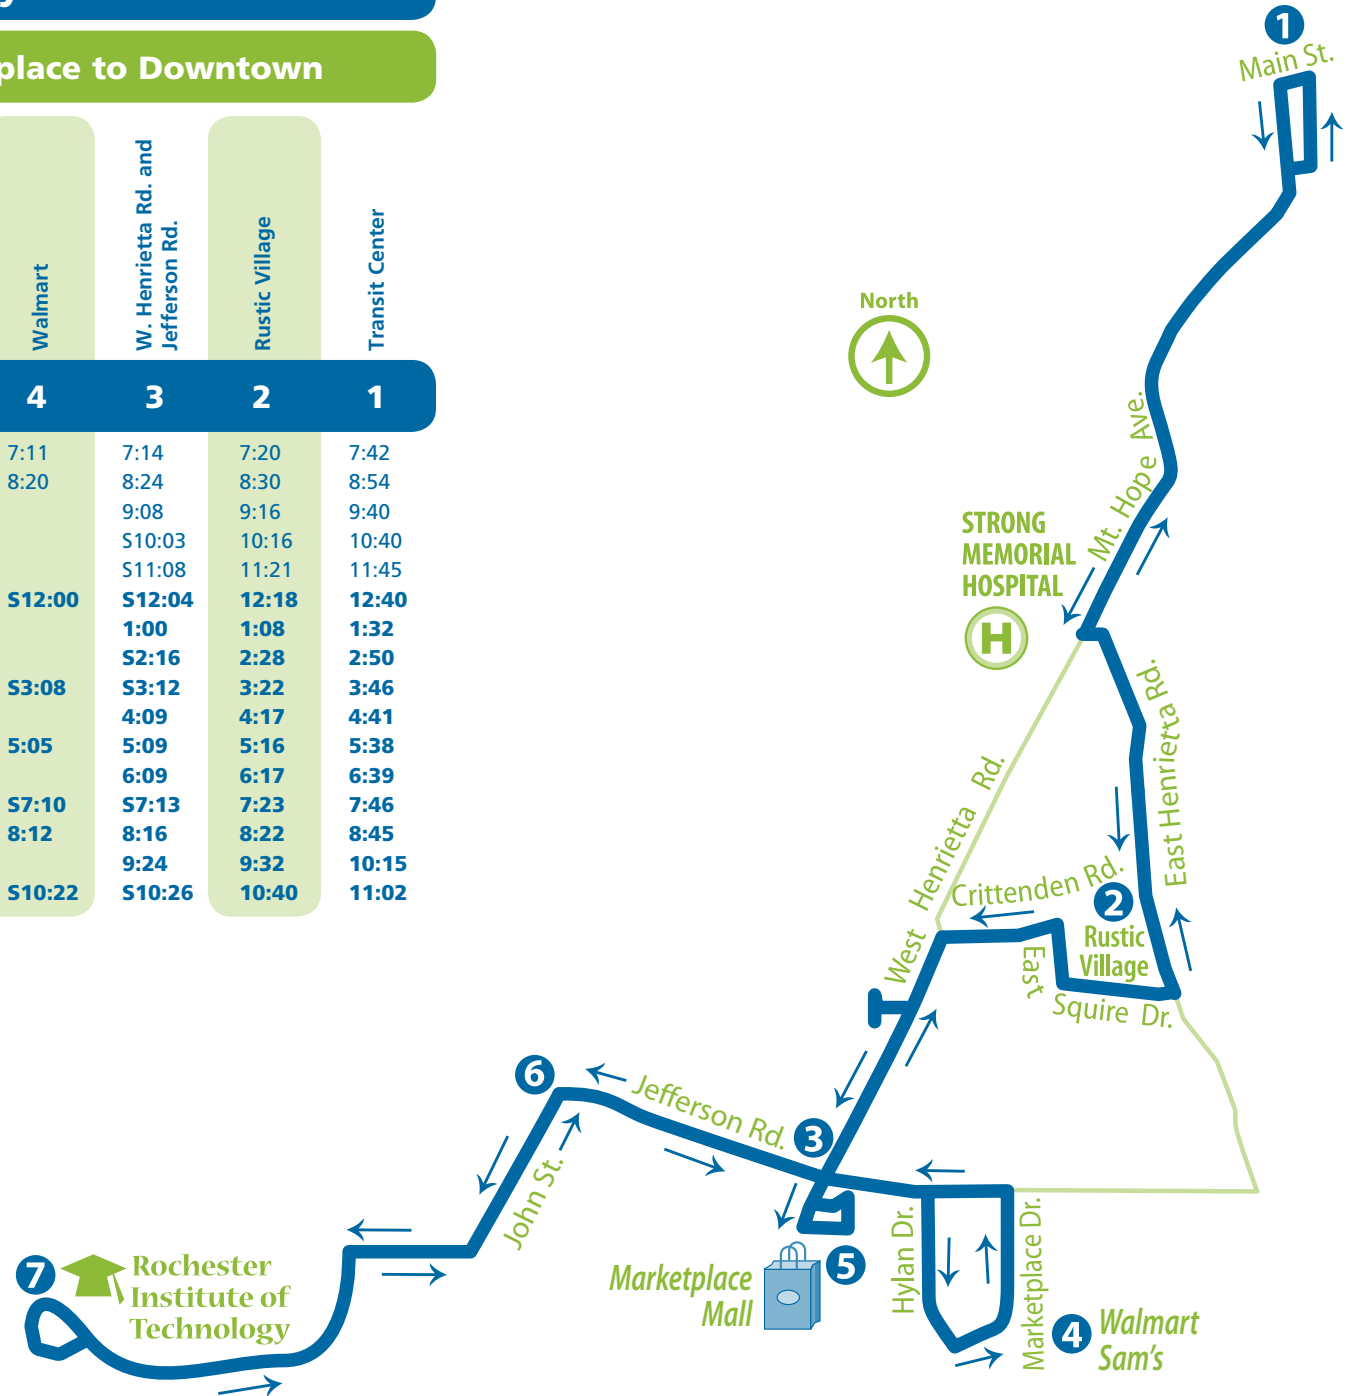

P.M. Times In Bold

RIT/Marketplace to Downtown

Route	RIT Gleason Circle	Marketplace Mall	Walmart	W. Henrietta Rd. and Jefferson Rd.	Rustic Village	Transit Center
7	H6:59					7:42
5						
4						
3						
2						
1						
		9:05			9:16	9:40
		S10:00			10:16	10:40
		S11:05			11:21	11:45
		12:57			1:08	1:32
		S2:12			2:28	2:50
		S3:00			3:22	3:46
		4:06			4:17	4:41
		4:57			5:16	5:38
		5:05			6:17	6:39
	5:56	6:07			7:23	7:46
		S7:02			8:22	8:45
		8:04			9:32	10:15
		8:12			10:40	11:02
		S10:22				
		S10:26				

P.M. Times In Bold

Special Travel Codes

- **B** Bus operates to/from Bryant & Stratton at 9:51 PM.
- **H** Bus picks up/drops off on Hylan Drive ONLY. Does not pull into Marketplace Mall Food Court Entrance.
- **M** Bus operates to/from MCC Rear Loop at 9:38 PM.
- **S** Bus operates to Strong Ties, 2613 W. Henrietta Rd at the following times 6:25 AM, 7:34 AM, 8:34 AM, 9:34 AM, 10:08 AM, 10:34 AM, 11:13 AM, 12:08 PM, 1:39 PM, 2:22 PM 3:16 PM, 3:34 PM, 4:34 PM, 7:17 PM and 10:30 PM.
- **U** Bus operates via Diamond Manufacturing on Commerce Drive.

All timetables subject to change due to weather conditions and traffic congestion.