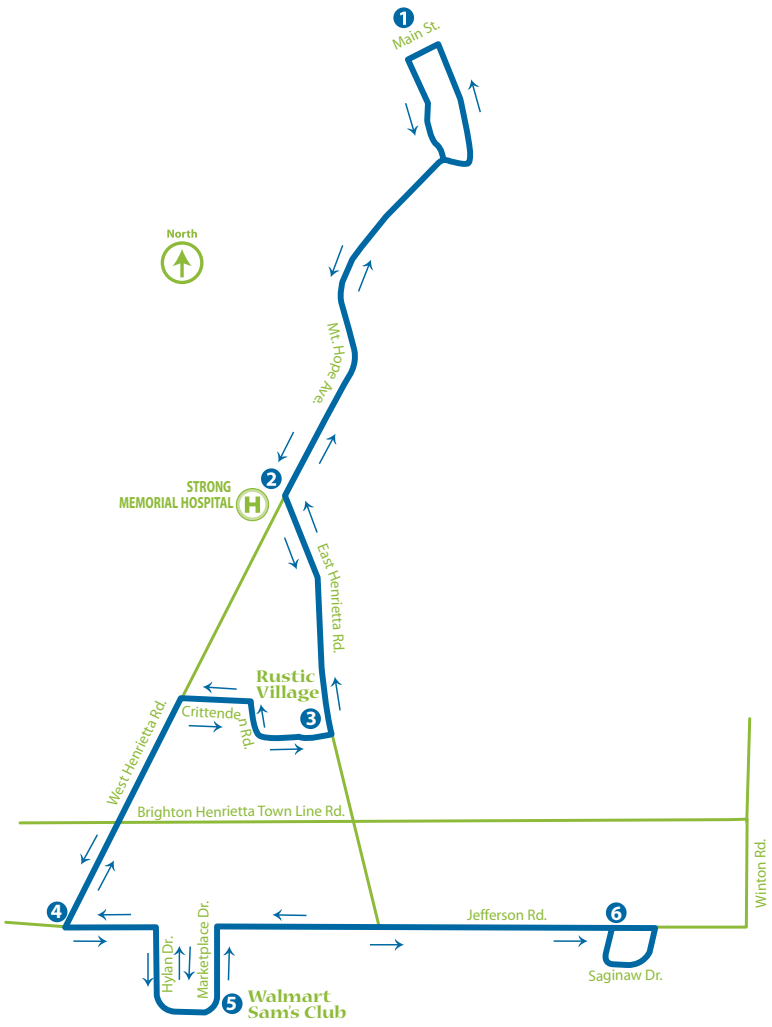

Route 23 Jefferson Rd - Sundays & Holidays

Downtown to Jefferson Rd

Jefferson Rd to Downtown

Mt. Hope & Elmwood	Rustic Village	W. Henrietta Rd. & Jefferson Rd.	Walmart	Jefferson Rd. & Saginaw Dr.	
1	2	3	4	5	
M6:00	M6:11	6:22	6:29	6:33	6:42
M8:05	M8:17	8:29	8:36	8:42	8:52
M10:05	M10:17	10:29	10:36	10:42	10:52
M12:05	M12:17	12:29	12:36	12:42	12:52
M2:05	M2:17	2:29	2:36	2:42	2:52
M4:05	M4:17	4:29	4:36	4:42	4:52
M6:05	M6:17	6:29	6:36	6:42	6:51
M8:00	M8:10	8:20	8:26	8:31	8:40

Jefferson Rd. & Saginaw Dr.	Walmart	W. Henrietta Rd. & Jefferson Rd.	Rustic Village	Mt. Hope & Elmwood	Transit Center
6	5	4	3	2	1
7:03	7:11	7:15	M7:21	7:30	7:40
9:13	9:21	9:25	M9:31	9:40	9:50
11:13	11:21	11:25	M11:31	11:40	11:50
1:08	1:18	1:23	M1:30	1:40	1:50
3:08	3:18	3:23	M3:30	3:40	3:50
5:08	5:18	5:23	M5:30	5:40	5:50
7:09	7:19	7:24	M7:31	7:40	7:50
8:29	8:38	8:42	M8:48	8:56	9:05

P.M. Times in Bold

Bus Fares

RTS costs just $1 a ride. Want to save even more? Passes can save you money and time. Purchase them at the RTS Transit Center, on the bus, online, or other locations. For more information, visit myRTS.com, or call 585-288-1700.

$1.00	Adult Fare
$3.00	All-Day Unlimited Pass
$12.00	Stored-Value Pass
$14.00	Adult 5-Day Unlimited Pass
$56.00	Adult 31-Day Unlimited Pass
$0.50*	Seniors 65+ and persons with disabilities
$1.50*	Senior/Disabled Day Pass
$7.00*	Senior/Disabled 5-Day Pass
$28.00*	Senior/Disabled 31-Day Pass
$0.50	Children age 6-11
FREE	Children age 5 and under
	(Limit 3 children per fare-paying adult)

* Seniors 65+ and persons with disabilities pay half fare with a Medicare, SCAC Low-Fare, or RTS Half-Fare Card – Monday-Friday from 9:00AM-3:30PM and after 6:30PM. And all day Saturday, Sunday, and holidays.

RTS operates on a Sunday schedule on New Year's Day, Memorial Day, Independence Day, Labor Day, Thanksgiving, and Christmas Day. Holidays not listed above operate on a regular RTS schedule.

Customer Service Information
Call: 585-288-1700 or 888-288-3777
(TDD Customers: 585-654-0210)

Online:
Visit our website at myRTS.com or visit myRTS.com/Contact-Us
Write:
RTS Customer Service Center
1372 East Main Street
Rochester, NY 14609

Lose Something?
Call Lost & Found at 585-654-0610

Text RTS to 22828 to join our email newsletter!

We are happy to provide schedules in other languages. Please call RTS at 585-288-1700.

Para atención en español, por favor llamar al (585) 288-1700.

Keyword: enjoyRTS

myRTS.com