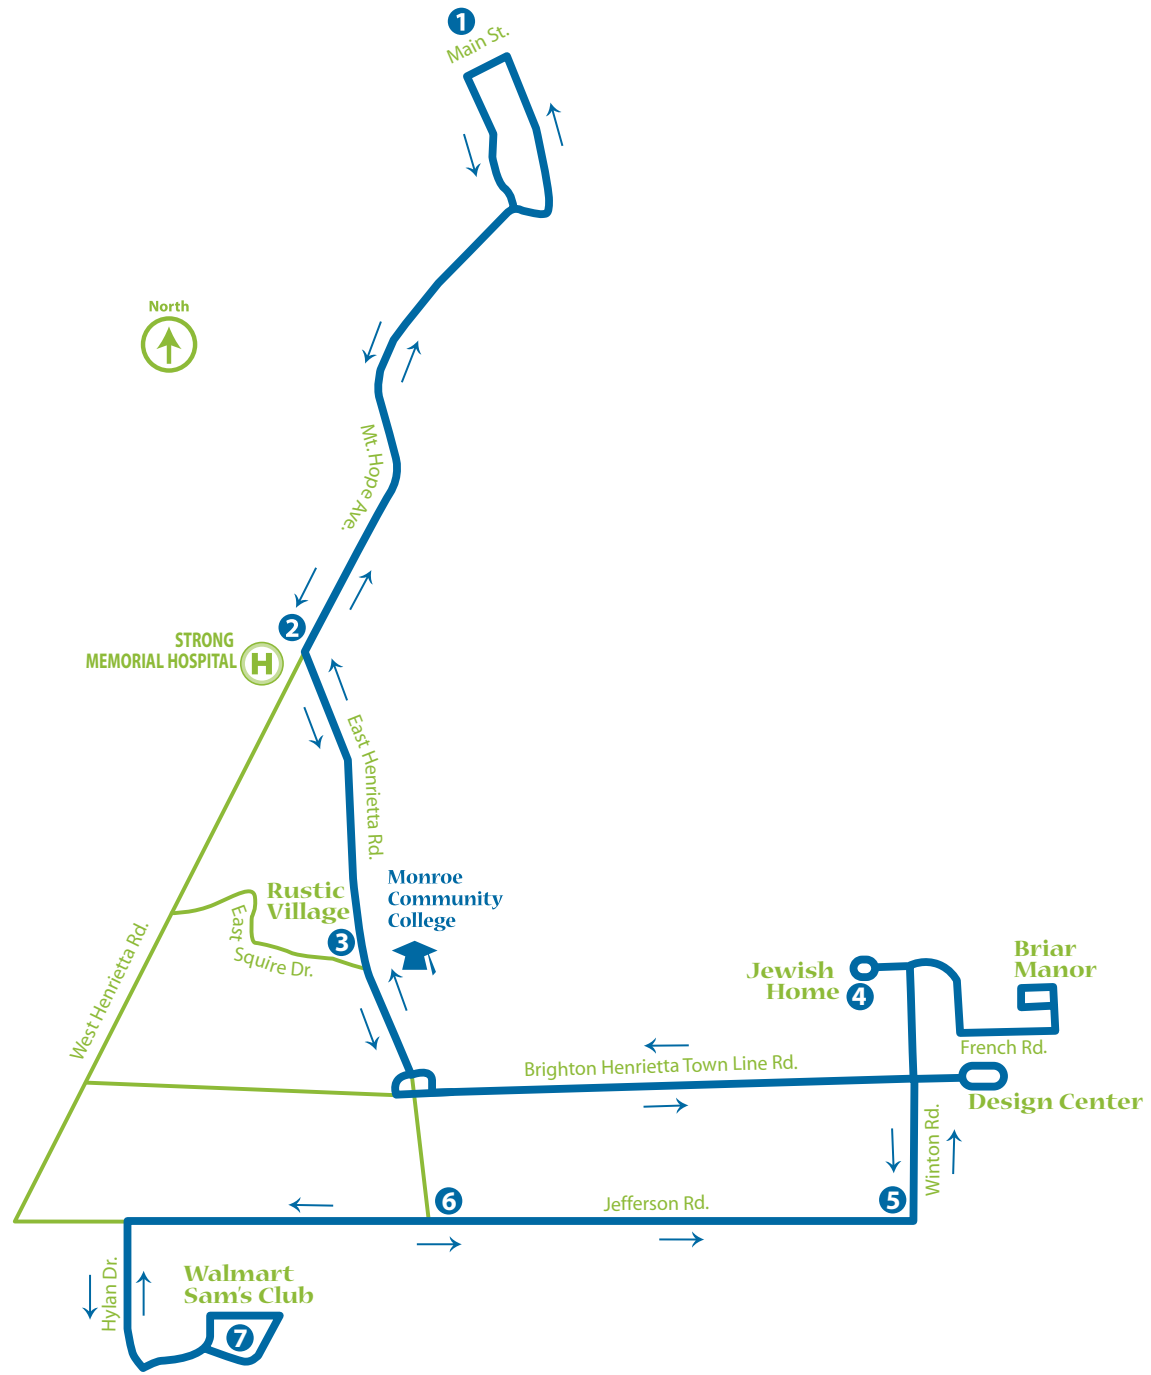

1. **Special Travel Codes**
2. **B** Bus operates to/from Briar Manor at 6:50 AM (Rt. 47), 7:35 AM, 5:05 PM and 6:05 PM.
   - **D** Bus operates to/from the Design Center at 7:27 AM, 7:59 AM, 5:13 PM, 6:13 PM and 11:42 PM.
   - **L** Bus operates to/from Lifetime Care at 6:48 AM, 8:01 AM, 4:38 PM, 5:57 PM and 6:55 PM.
   - **J** Bus operates to Jewish Home on Winton Rd. as part of Rt. 51, arriving at 10:58 PM and departing at 11:08 PM.
   - **M** Bus operates to/from MCC main entrance shelter (Campus Dr.).

All timetables subject to change due to weather conditions and traffic congestion.

P.M. Times In Bold

P.M. Times In Bold