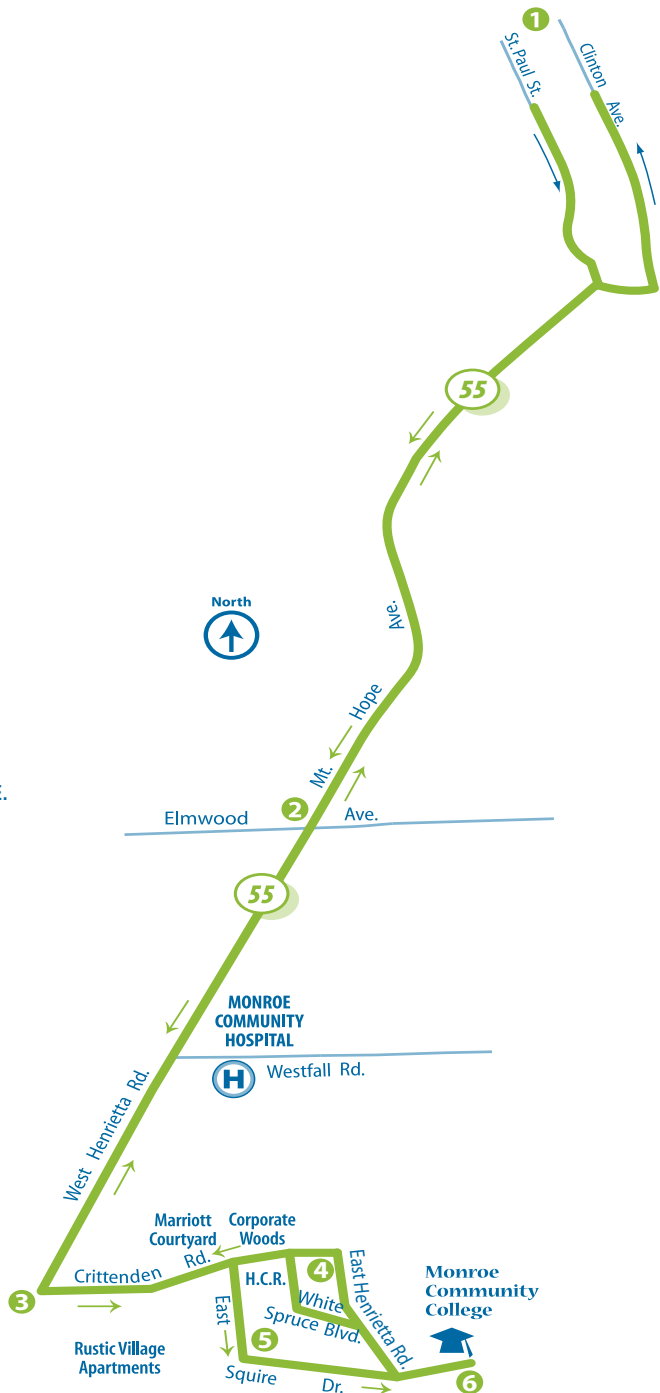

MCC - Rear Loop	Rustic Village	Southview Commons	Crittenden & W Henrietta	Mt Hope & Elmwood	Transit Center
6	5	4	3	2	1
6:24	6:29		6:31	6:39	6:50
7:24	7:29		7:31	7:39	7:50
8:00	8:05		8:07	8:15	8:26
8:24	8:29		8:31	8:39	8:50
9:00	9:05		9:07	9:15	9:26
10:00	10:05		10:07	10:15	10:26
11:00	11:05		11:07	11:15	11:26
12:00	12:05		12:07	12:15	12:26
1:00		1:05	1:07	1:15	1:26
1:59	2:04		2:06	2:14	2:24
3:00		3:05	3:07	3:15	3:26
4:00	4:05		4:07	4:15	4:26
5:00	5:05		5:07	5:15	5:26
M7:03				M7:11	M7:22
M7:37				M7:45	M7:55
M8:50				M8:57	M9:07
M11:52				M11:59	M12:09

P.M. Times In Bold

P.M. Times In Bold

M Trip operates to/from MCC Brighton as part of Route 23 Jefferson Rd. Consult the Route 23 timetable for full details.

ADDITIONAL SERVICE TO MT. HOPE AVE. AND RUSTIC VILLAGE AVAILABLE ON THE ROUTE 24 TIMETABLE.

FOR EVENING AND WEEKEND SERVICE TO MCC PLEASE SEE ROUTE 23 TIMETABLE.

All timetables subject to change due to weather conditions and traffic congestion.