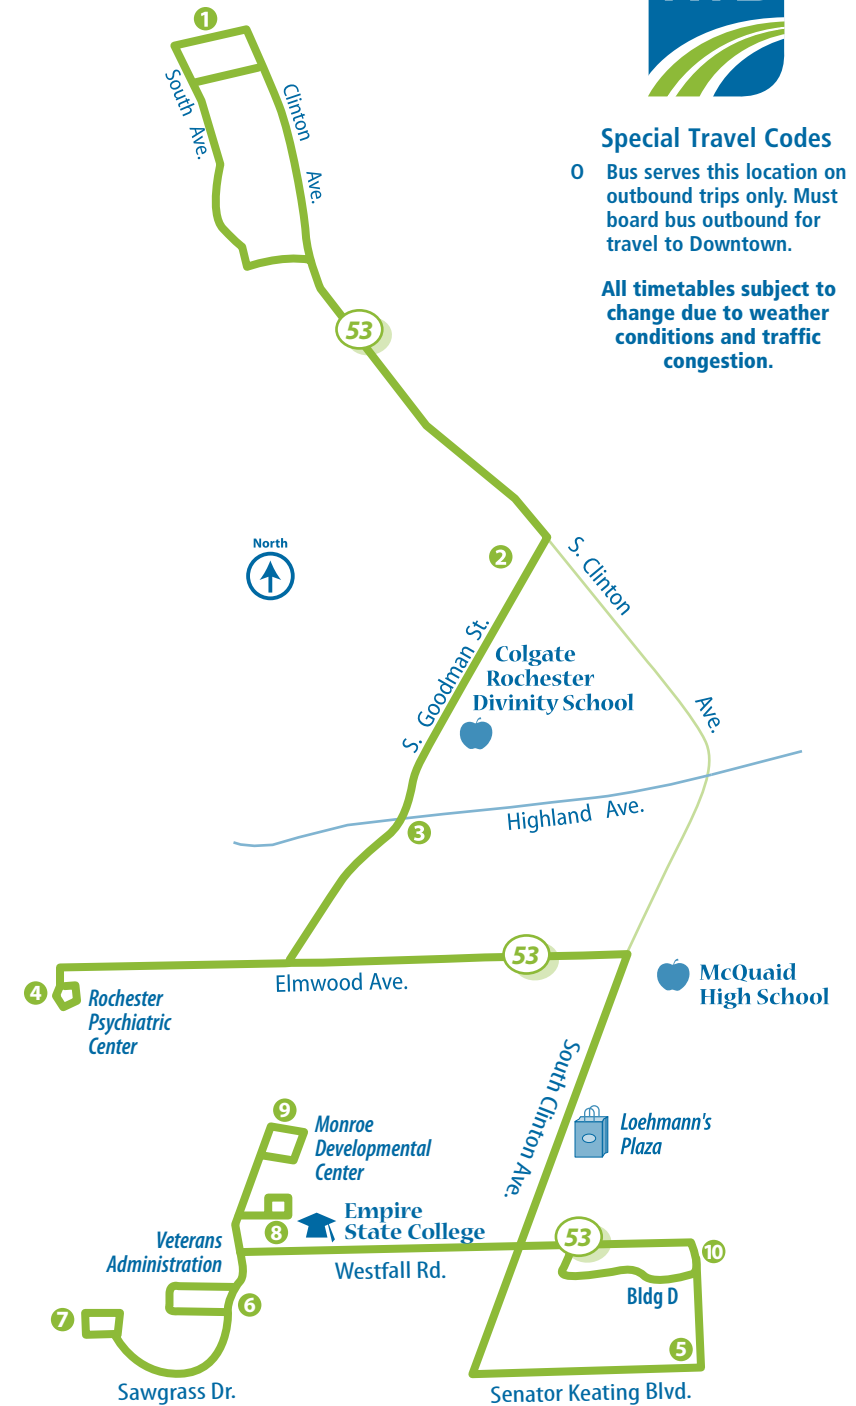

53 South Goodman — Weekdays

Downtown to South Goodman

Transit Center	Clinton & Goodman	Goodman & Highland	Rochester Psych Center	Lac De Ville & Senator Keating	Veterans Administration	Sawgrass Dr.	Empire State College	Monroe Dev. Ctr
1	2	3	4	5	6	7	8	9
6:00	6:09	6:11	6:15	6:23		6:31	6:32	6:34
7:00	7:09	7:11	7:15	7:23	7:31	7:35	7:38	7:40
8:00	8:09	8:11	8:15	8:23	8:31	8:35	8:38	8:40
9:10	9:19	9:21	9:25	9:33	9:41		9:42	9:44
10:45	10:54	10:56	11:00	11:08	11:16	11:20	11:23	11:25
12:20	12:29	12:31	12:35	12:43	12:51		12:52	12:54
1:50	1:59	2:01	2:05	2:13	2:21	2:25	2:28	2:30
3:15	3:24	3:26	3:30	3:38	3:46	3:50	3:53	3:55
4:35	4:44	4:46	4:50	4:58	5:06	5:10	5:13	5:15
5:30	5:39	5:41	5:45	5:53	6:01		6:02	6:04
6:30	6:39	6:41	6:45	6:53	7:01		7:02	7:04
7:30	7:39	7:41	7:45	7:53	8:01		8:02	8:04

P.M. Times In Bold

South Goodman to Downtown

Monroe Dev. Ctr	Clinton Crossings (Bldg D)	Rochester Psych Center	Goodman & Highland	Clinton & Goodman	Transit Center
9	10	4	3	2	1
6:36	6:41	6:49	6:55	6:59	7:07
7:59	8:04	8:12	8:18	8:22	8:30
8:59	9:04	9:12	9:18	9:22	9:30
9:52	9:57	10:05	10:11	10:15	10:23
11:27	11:32	11:40	11:46	11:50	11:58
12:56	1:01	1:09	1:15	1:19	1:27
2:32	2:37	2:45	2:51	2:55	3:03
3:57	4:02	4:10	4:16	4:20	4:28
5:20	5:25	5:33	5:39	5:43	5:51
6:20	6:25	6:33	6:39	6:43	6:51
7:10	7:15	7:23	7:29	7:33	7:41
8:10	8:15	8:23	8:29	8:33	8:41

P.M. Times In Bold

Special Travel Codes

- 0 Bus serves this location on outbound trips only. Must board bus outbound for travel to Downtown.

All timetables subject to change due to weather conditions and traffic congestion.