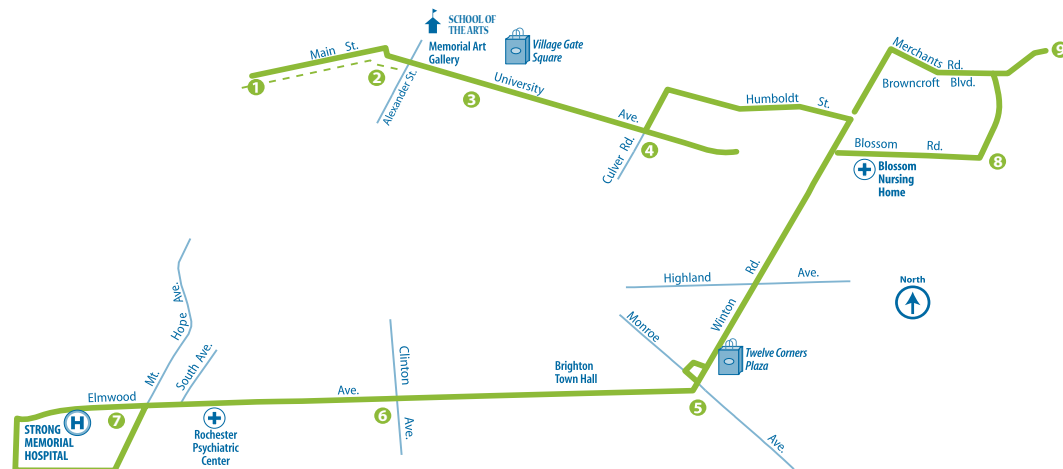

P.M. Times In Bold

48 University — Sundays & Holidays

48/48X Downtown to University

Transit Center	University & Culver	Blossom & Newcastle	Landing Heights
1	4	8	9
6:00	6:09	6:17	6:21
7:00	7:09	7:21	7:24
8:00	8:09	8:17	8:21
9:00	9:09	9:21	9:24
10:00	10:10	10:18	10:22
11:00	11:09	11:21	11:24
12:00	12:10	12:18	12:22
1:00	1:09	1:21	1:24
2:00	2:10	2:18	2:22
3:00	3:09	3:21	3:24
4:00	4:10	4:18	4:22
5:00	5:09	5:21	5:24
6:00	6:09	6:17	6:21
7:00	7:09	7:21	7:24
B8:00	B8:09	8:24	8:27
B9:15	B9:24	9:39	9:42
B10:30	B10:39	10:54	10:57
B11:45	B11:54	12:09	12:12
Z1:00			Z1:27

P.M. Times In Bold

48/48X University to Downtown

Landing Heights	Blossom & Newcastle	University & Culver	Transit Center
9	8	4	1
5:32	5:36	5:45	5:54
6:25	6:29	6:45	6:54
7:32	7:36	7:45	7:54
8:23	8:27	8:43	8:54
9:30	9:34	9:43	9:54
10:23	10:27	10:43	10:54
11:30	11:34	11:43	11:54
12:23	12:27	12:43	12:54
1:30	1:34	1:43	1:54
2:23	2:27	2:43	2:54
3:30	3:34	3:43	3:54
4:23	4:27	4:43	4:54
5:30	5:34	5:43	5:54
6:23	6:27	6:43	6:54
7:24	7:28	7:44	7:54
8:37	8:41	8:57	9:07
9:52	9:56	10:12	10:22
11:07	11:11	11:27	11:37
12:22	12:26	12:42	12:52
1:27	1:32	1:41	

P.M. Times In Bold

Bus Fares

RTS costs just $1 a ride. Want to save even more? Passes can save you money and time. Purchase them at the RTS Transit Center, on the bus, online, or other locations. For more information, visit myRTS.com, or call 585-288-1700.

$1.00	Adult Fare
$3.00	All-Day Unlimited Pass
$12.00	Stored-Value Pass
$14.00	Adult 5-Day Unlimited Pass
$56.00	Adult 31-Day Unlimited Pass
$0.50*	Seniors 65+ and persons with disabilities
$1.50*	Senior/Disabled Day Pass
$7.00*	Senior/Disabled 5-Day Pass
$28.00*	Senior/Disabled 31-Day Pass
$0.50	Children age 6-11
FREE	Children age 5 and under (Limit 3 children per fare-paying adult)

* Seniors 65+ and persons with disabilities pay half fare with a Medicare, SCAC Low-Fare, or RTS Half-Fare Card – Monday-Friday from 9:00AM-3:30PM and after 6:30PM. And all day Saturday, Sunday, and holidays.

RTS operates on a Sunday schedule on New Year's Day, Memorial Day, Independence Day, Labor Day, Thanksgiving, and Christmas Day. Holidays not listed above operate on a regular RTS schedule.

Customer Service Information

Call: 585-288-1700 or 888-288-3777
(TDD Customers: 585-654-0210)

Online:

Visit our website at myRTS.com or visit myRTS.com/Contact-Us

Write:

RTS Customer Service Center
1372 East Main Street
Rochester, NY 14609

Lose Something?

Call Lost & Found at 585-654-0610

Text RTS to 22828 to join our email newsletter!

We are happy to provide schedules in other languages. Please call RTS at 585-288-1700.

Para atención en español, por favor llamar al (585) 288-1700.

Keyword: enjoyRTS

myRTS.com