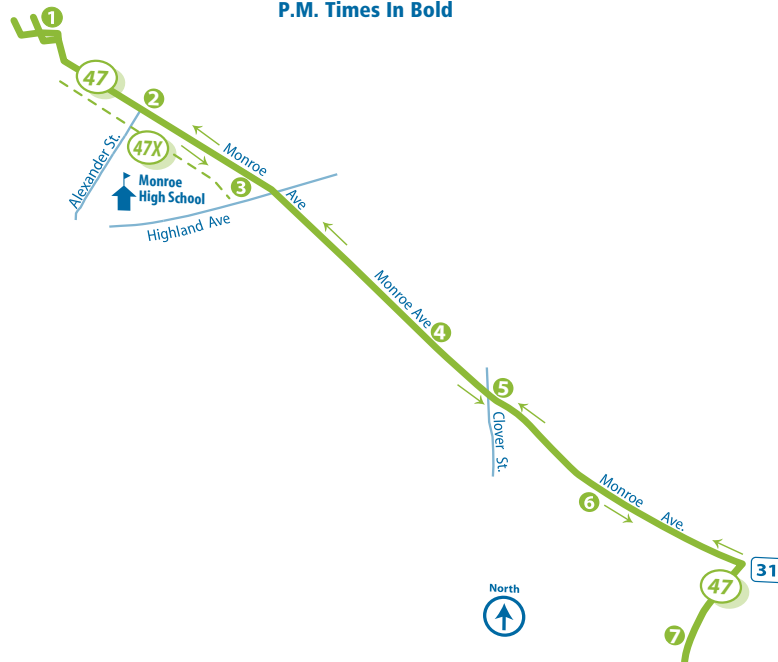

1. **Special Travel Codes**
2. **B** Bus operates to/from Briar Manor at 6:50 AM.
   - **F** Bus operates on Friday School Days Only.
   - **G** Bus operates via Sisters of St. Joseph Motherhouse on French Rd. Buses stop at 6:25 AM and 3:19 PM.
   - **H** Service to/from Sisters of St. Joseph Motherhouse on French Rd. Buses arrive and leave at 7:19 PM. No service to Pittsford Village.
   - **K** Bus pulls into Concentrix, 3750 Monroe Ave. at 6:55 AM, 7:15 AM, 8:19 AM and 8:41 AM.
   - **M** Operates to/from Monroe High School on Alexander St.
   - **N** Bus operates to/from Nazareth Arts Center at time indicated. No Service to Pittsford Loop.
   - **R** Bus operates Monday - Thursday School Days Only.
   - **T** Bus operates to/from Pittsford Mendon High School School Days Only.
   - **X** Express Transfer Service (ETS) Routes - operate on School Days Only. ETS Routes operate on an earlier schedule on the following dates: 12/7/2018, 1/11, 3/21 & 4/26/2019.
   - **Y** Bus operates via Pittsford Sutherland High School School Days Only.
3. **All timetables subject to change due to weather conditions and traffic congestion.**

P.M. Times In Bold

P.M. Times In Bold