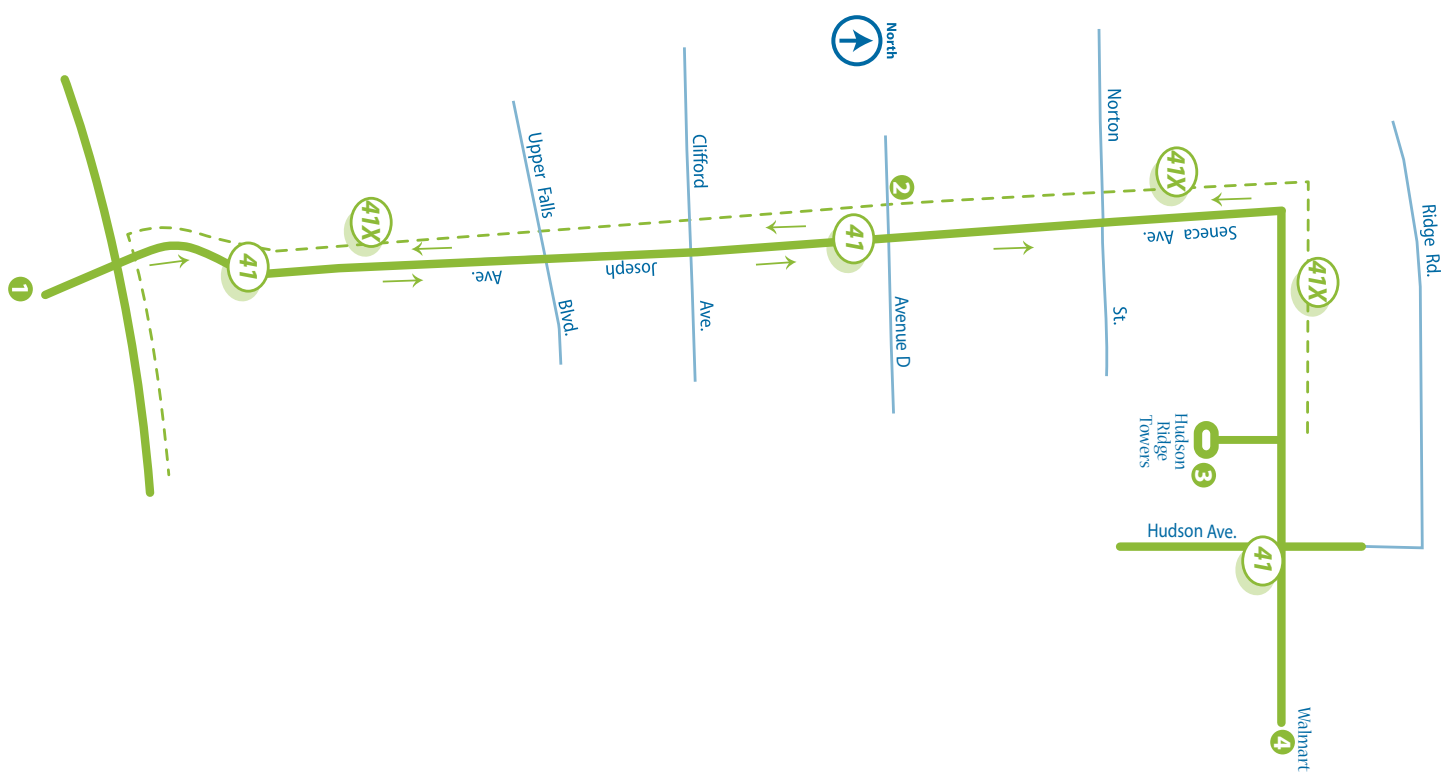

Special Travel Codes

- **A** Bus operates outbound via Joseph Ave. to Hudson Ridge Towers. Bus leaves Hudson Ridge Towers and operates inbound via Hudson Ave.
- **B** Trip operates to Behavioral Health on East Ridge Rd.
- **C** Bus operates to/from Joseph Ave. and Central Ave.
- **F** Bus operates on Friday School Days Only.
- **R** Bus operates Monday - Thursday School Days Only.
- **X** Express Transfer Service (ETS) Routes - operate on School Days Only. ETS Routes operate on an earlier schedule on the following dates: 12/7/2018, 1/11, 3/21 & 4/26/2019.

All timetables subject to change due to weather conditions and traffic congestion.

P.M. Times In Bold

P.M. Times In Bold