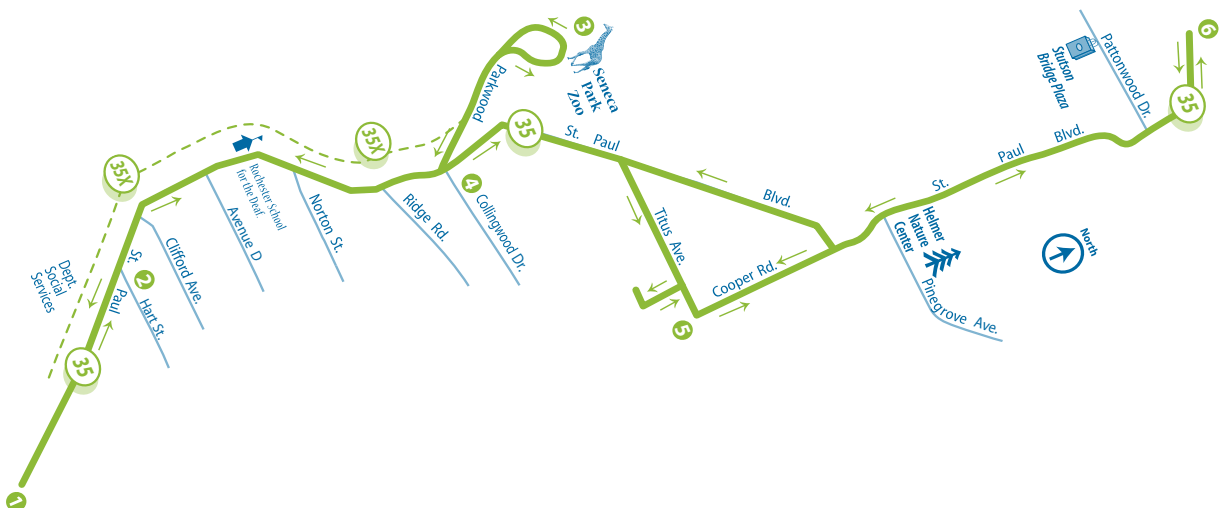

P.M. Times In Bold

Special Travel Codes

- A Bus operates outbound via Clinton Ave. to Ridge Rd. Bus leaves Ridge Rd. and operates inbound via St. Paul St.
- C Bus operates via Cooper Loop at 3:18 PM.
- D Bus operates to/from Summerville via Cooper Rd. (Does not pull into Cooper Loop).
- F Bus operates on Friday School Days Only.
- J Bus operates to/from Seneca Park Zoo at time indicated.
- R Bus operates Monday - Thursday School Days Only.
- X Express Transfer Service (ETS) Routes - operate on School Days Only. ETS Routes operate on an earlier schedule on the following dates: 12/7/2018, 1/11, 3/21 & 4/26/2019.
- Bus operates to/from St. Paul St. and Ridge Rd. at time indicated.

All timetables subject to change due to weather conditions and traffic congestion.