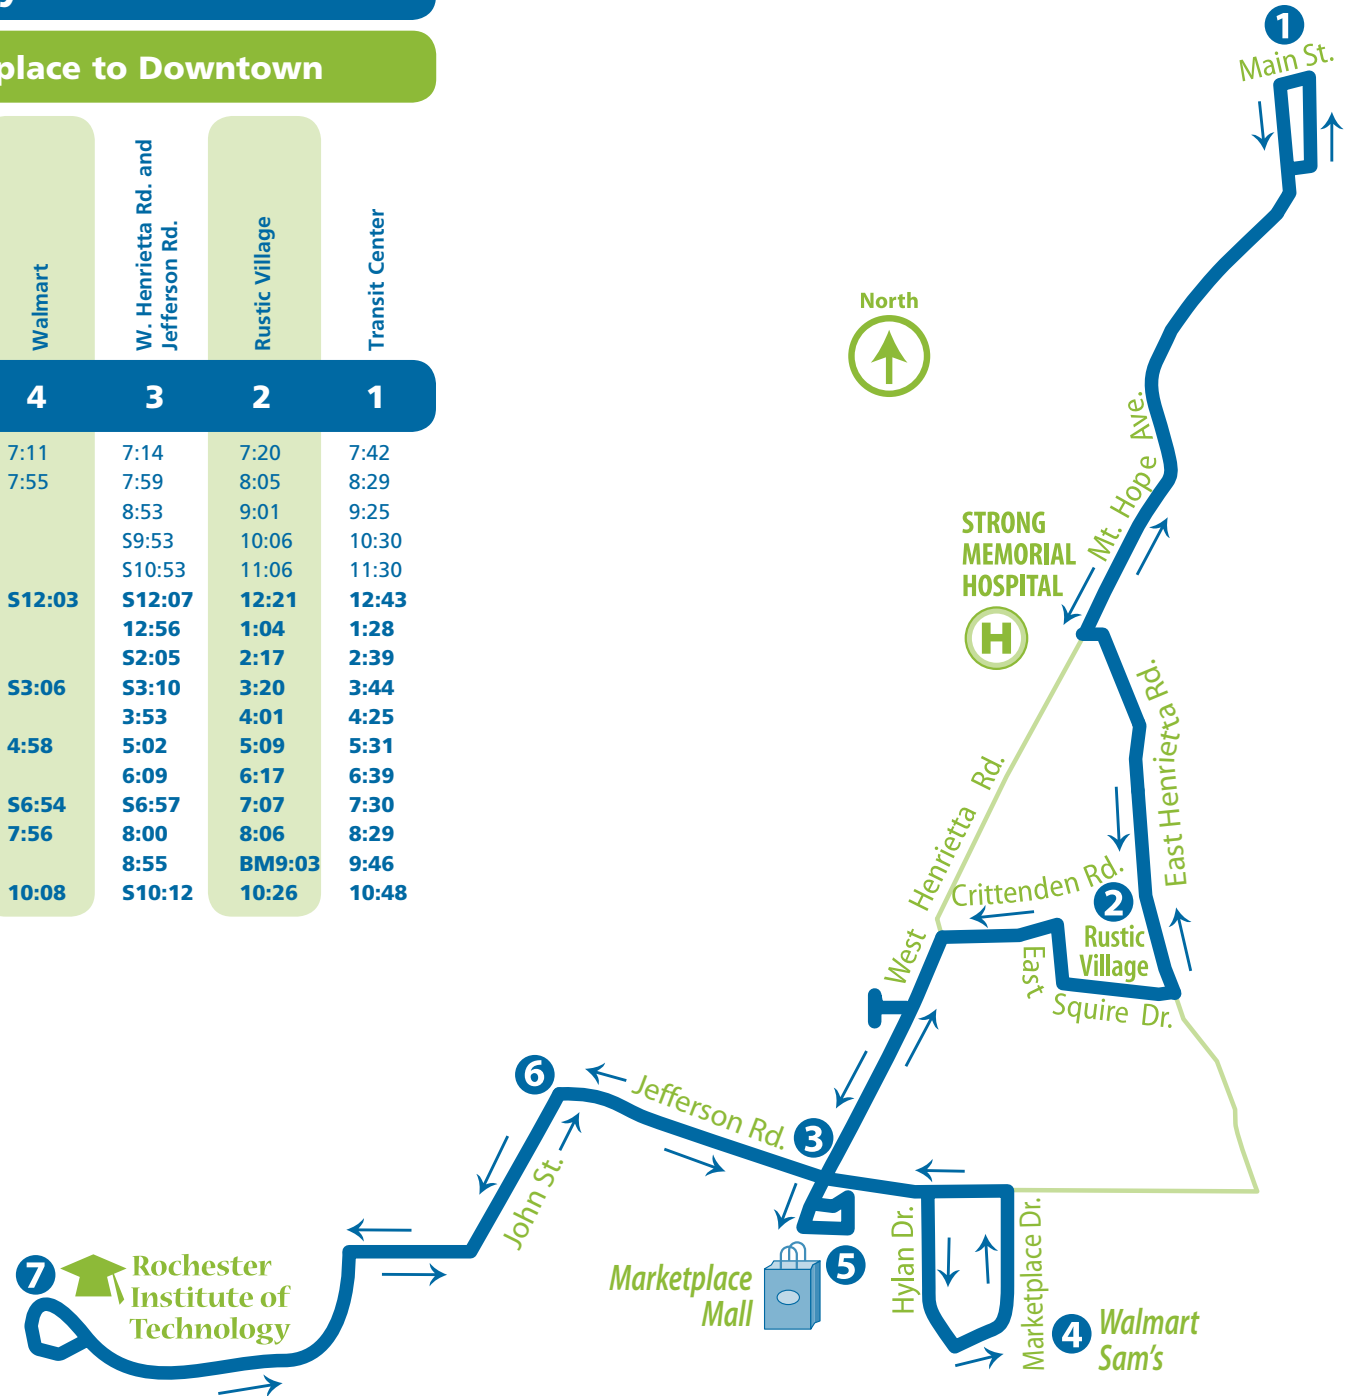

24 Marketplace Mall/RIT - Weekdays

Downtown to Marketplace/RIT

Route	Transit Center	Rustic Village	W. Henrietta Rd. and Jefferson Rd.	Walmart	Marketplace Mall	RIT Gleason Circle
1	H6:00					6:55
2	SH6:19					
3	H6:32					
4	U6:38					
5						
7						
	H7:00	SH7:25	H7:43	7:50		
	8:00	S8:28	8:40		8:45	
	9:00	S9:28	9:40		9:45	
	10:00	S10:28	10:40		10:45	
	H11:00	H11:26	H11:37	11:45		
	12:05	12:30	12:40		12:48	
	1:05	S1:33	1:45		1:50	
	2:05	2:30	2:40		2:48	
	3:00	S3:28	3:40		3:45	
	4:00	S4:28	4:40		4:45	
	H5:00	H5:25	H5:38	5:43		5:55
	6:00	6:25	6:35		6:43	
	7:00	7:25	7:35		7:43	
	8:05	8:30	8:40		8:48	
	H9:20	H9:46	H9:56	10:03		

P.M. Times In Bold

RIT/Marketplace to Downtown

Route	RIT Gleason Circle	Marketplace Mall	Walmart	W. Henrietta Rd. and Jefferson Rd.	Rustic Village	Transit Center
7	H6:59					7:42
5						
4						
3						
2						
1						
		8:50		8:53	9:01	9:25
		S9:50		S9:53	10:06	10:30
		S10:50		S10:53	11:06	11:30
		12:53		12:56	1:04	1:28
		S2:01		S2:05	2:17	2:39
		S2:58		S3:10	3:20	3:44
		3:50		3:53	4:01	4:25
		4:50		5:02	5:09	5:31
	5:56	6:07		6:09	6:17	6:39
		S6:46		S6:57	7:07	7:30
		7:48		8:00	8:06	8:29
		8:53		8:55	BM9:03	9:46
		10:08		S10:12	10:26	10:48

All timetables subject to change due to weather conditions and traffic congestion.

24 Marketplace Mall/RIT - Saturdays

Downtown to Marketplace/RIT

Transit Center	Rustic Village	W. Henrietta Rd. and Jefferson Rd.	Marketplace Mall	RIT Barnes & Noble	RIT Gleason Circle
1	2	3	5	6	7
6:05	6:26	6:34	6:37	6:45	
8:05	8:26	8:34	8:38	8:46	
9:05	9:26	9:34	9:38		9:49
10:05	10:27	10:35	10:39	10:47	
11:05	11:27	11:35	11:39		11:51
12:05	12:27	12:35	12:40	12:49	
1:05	1:27	1:35	1:39		1:51
2:05	2:26	2:34	2:38	2:47	
3:05	3:26	3:34	3:38	3:47	
4:05	4:26	4:34	4:38	4:47	
5:05	5:26	5:34	5:38	5:47	
6:05	6:23	6:30	6:34	6:42	
7:05	7:23	7:30	7:34	7:42	
8:05	8:23	8:29	8:32	8:39	
9:20	9:38	9:44	9:47		9:59