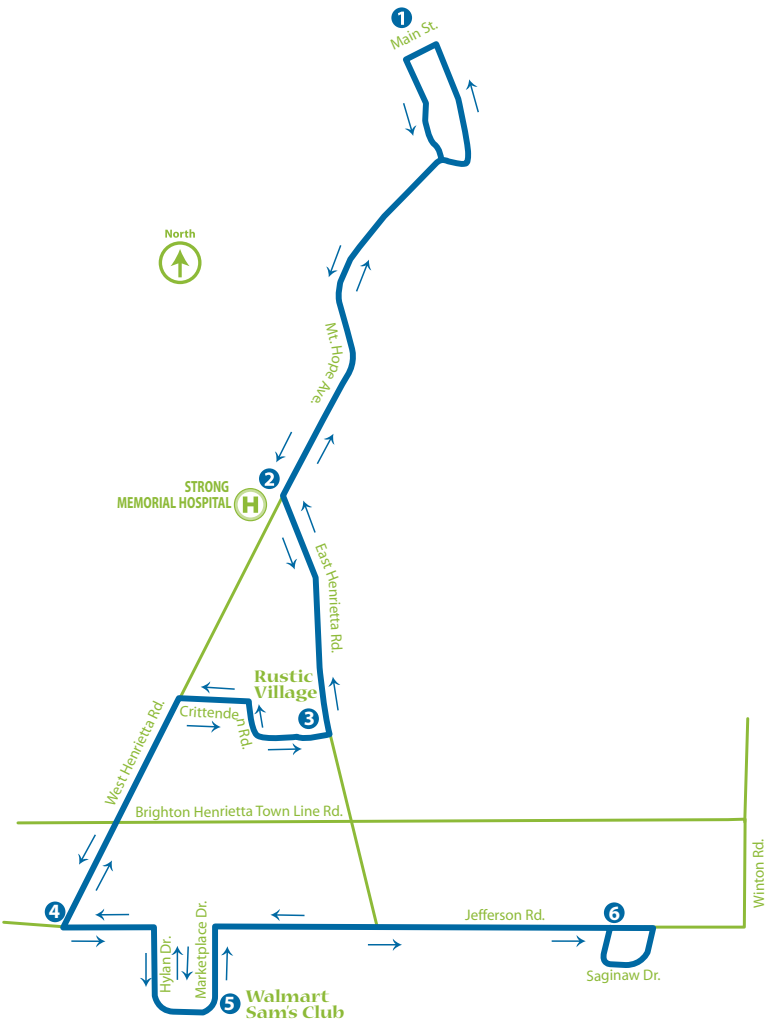

Jefferson Rd. & Saginaw Dr.	Walmart	W. Henrietta Rd. & Jefferson Rd.	Rustic Village	Mt. Hope & Elmwood	Transit Center
6	5	4	3	2	1
8:08	8:16	8:19	M8:25	8:35	8:45
10:28	10:37	10:42	M10:49	11:00	11:10
11:28	11:38	11:42	M11:49	12:00	12:10
12:27	12:37	12:42	M12:49	1:00	1:10
1:26	1:36	1:41	M1:48	2:00	2:10
2:27	2:37	2:42	M2:49	3:00	3:10
3:25	3:36	3:41	M3:48	3:59	4:10
4:25	4:37	4:42	M4:49	5:00	5:10
5:08	5:20	5:25	M5:32	5:44	5:54
6:05	6:17	6:22	M6:29	6:40	6:50
8:08	8:16	8:20	M8:26	8:36	8:45
8:31	8:40	8:44	M8:50	9:00	9:09
11:06	11:14	11:17	M11:23	11:31	11:40

Route 23 Jefferson Rd - Sundays & Holidays

Downtown to Jefferson Rd

Jefferson Rd to Downtown

M6:00	M6:12	6:24	6:31	6:35	6:45
M8:05	M8:17	8:30	8:37	8:43	8:54
M10:05	M10:17	10:29	10:37	10:44	10:54
M12:05	M12:16	12:29	12:36	12:42	12:52
M2:05	M2:18	2:30	2:37	2:43	2:53
M4:05	M4:18	4:30	4:37	4:43	4:53
M6:05	M6:17	6:29	6:36	6:42	6:52
M8:00	M8:11	8:22	8:28	8:33	8:42

7:03	7:11	7:14	M7:20	7:29	7:40
9:12	9:20	9:24	M9:30	9:40	9:50
11:11	11:19	11:23	M11:29	11:39	11:50
1:07	1:18	1:22	M1:29	1:40	1:50
3:07	3:17	3:22	M3:29	3:39	3:50
5:05	5:16	5:21	M5:28	5:40	5:50
7:05	7:15	7:20	M7:27	7:39	7:50
8:29	8:38	8:42	M8:48	8:58	9:07

P.M. Times in Bold

Bus Fares

RTS costs just $1 a ride. Want to save even more? Passes can save you money and time. Purchase them at the RTS Transit Center, on the bus, online, or other locations. For more information, visit myRTS.com, or call 585-288-1700.

$1.00	Adult Fare
$3.00	All-Day Unlimited Pass
$12.00	Stored-Value Pass
$14.00	Adult 5-Day Unlimited Pass
$56.00	Adult 31-Day Unlimited Pass
$0.50*	Seniors 65+ and persons with disabilities
$1.50*	Senior/Disabled Day Pass
$7.00*	Senior/Disabled 5-Day Pass
$28.00*	Senior/Disabled 31-Day Pass
$0.50	Children age 6-11
FREE	Children age 5 and under (Limit 3 children per fare-paying adult)

* Seniors 65+ and persons with disabilities pay half fare with a Medicare, SCAC Low-Fare, or RTS Half-Fare Card – Monday-Friday from 9:00AM-3:30PM and after 6:30PM. And all day Saturday, Sunday, and holidays.

RTS operates on a Sunday schedule on New Year's Day, Memorial Day, Independence Day, Labor Day, Thanksgiving, and Christmas Day. Holidays not listed above operate on a regular RTS schedule.

Customer Service Information
Call: 585-288-1700 or 888-288-3777
(TDD Customers: 585-654-0210)

Online:
Visit our website at myRTS.com or visit myRTS.com/Contact-Us

Write:
RTS Customer Service Center
1372 East Main Street
Rochester, NY 14609

Lose Something?
Call Lost & Found at 585-654-0610

Text RTS to 22828 to join our email newsletter!

We are happy to provide schedules in other languages. Please call RTS at 585-288-1700.

Para atención en español, por favor llamar al (585) 288-1700.

Keyword: enjoyRTS

myRTS.com